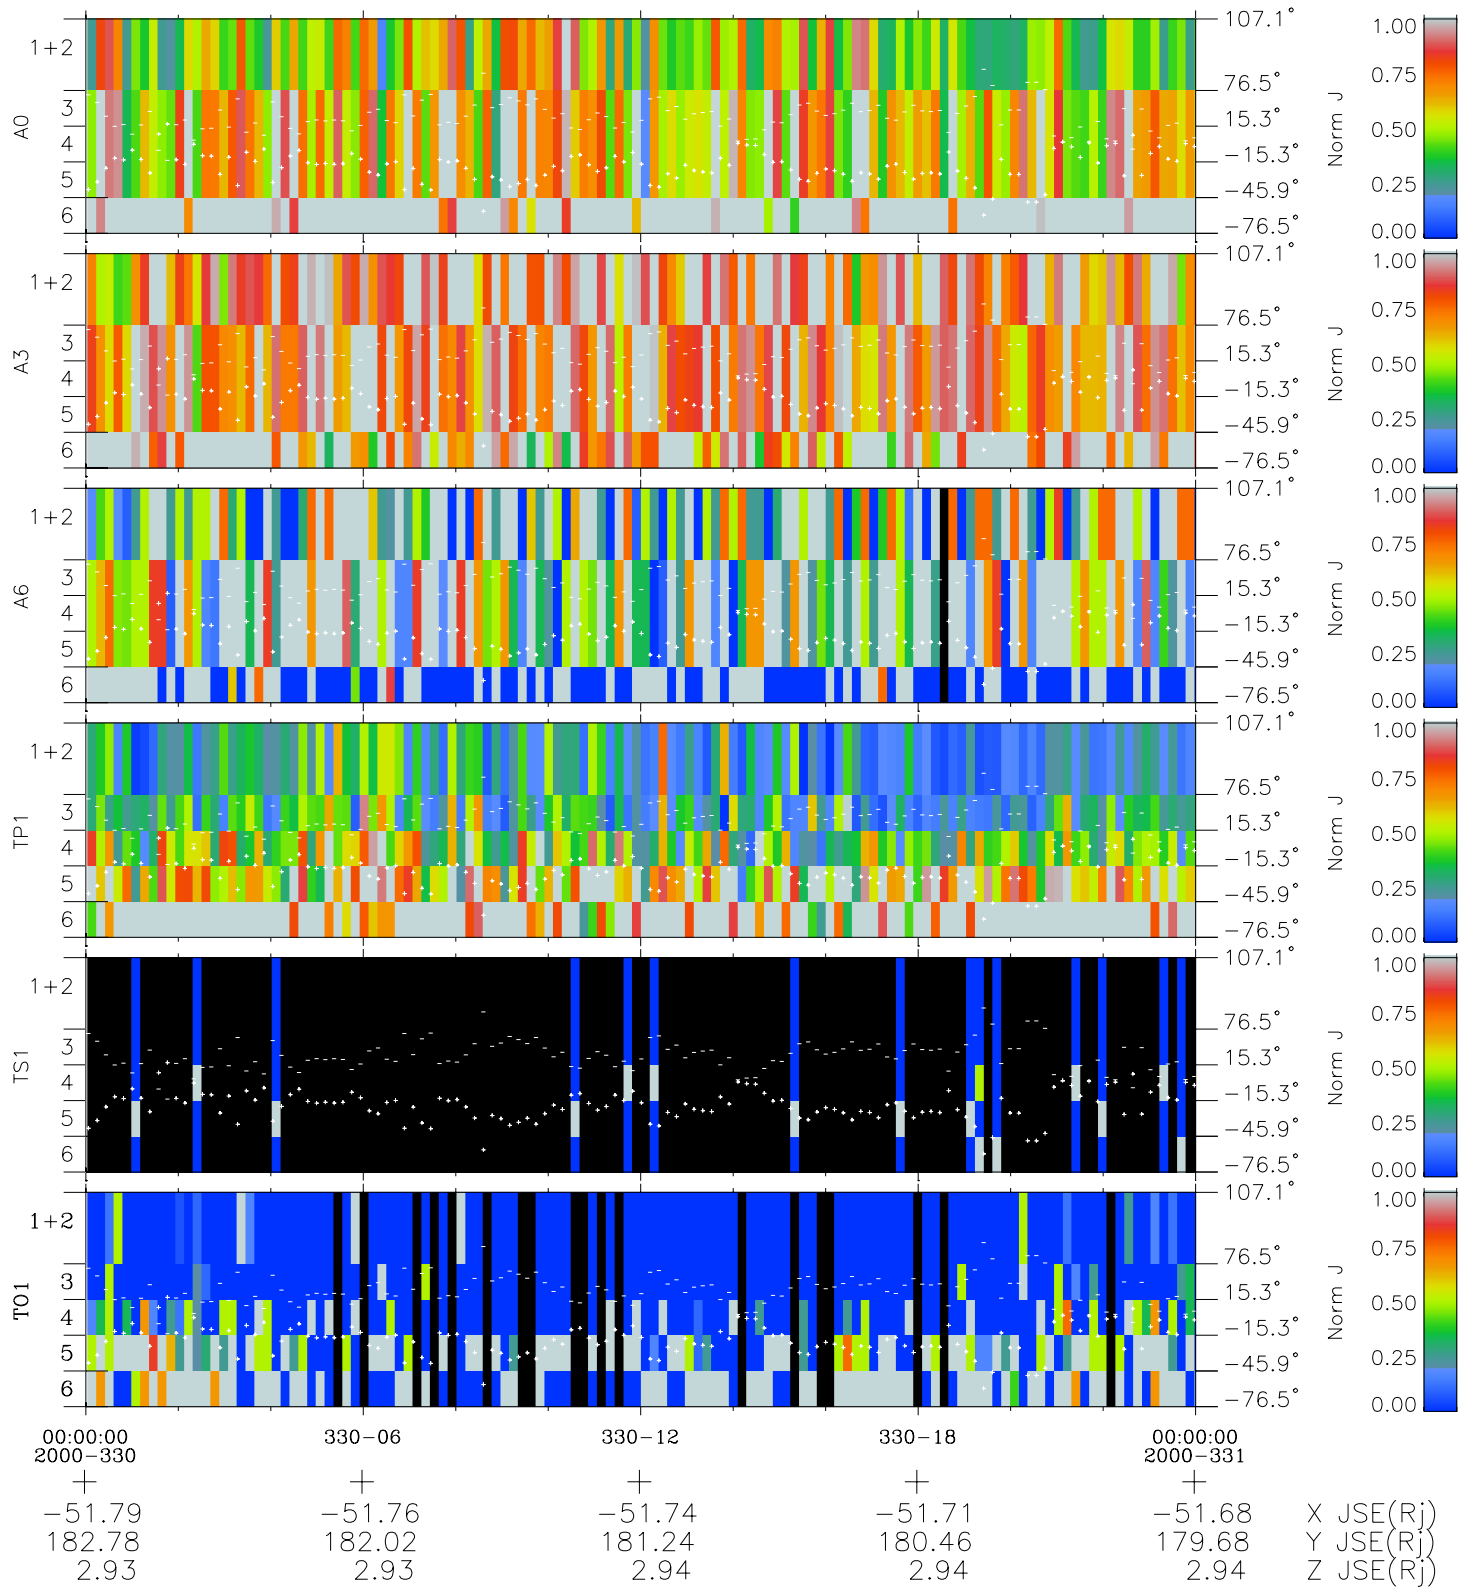

# Galileo EPD Real Elevation Anisotropies 00330

Software Version: RTELEV\_NORM V 1.20  
Data Production: 18-05-01  
Plot Production: Mon Sep 17 16:18:01 2001  
Color File: wondr3  
Geofactor File: 1.1

- ◇ = Jupiter look direction
- = Corotation look direction