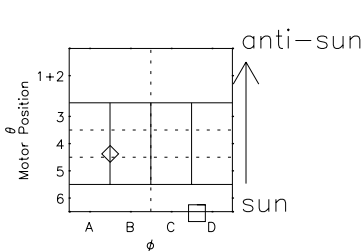

Galileo EPD Real Time R6 Electrons Spectra 00329

Software Version: RTSPEC_R6 V 1.20
 Data Production: 18-05-01
 Plot Production: Mon Sep 17 16:08:19 2001
 Color File: wondr3
 Geofactor File: 1.1

- ◇ = Jupiter look direction
- = Corotation look direction