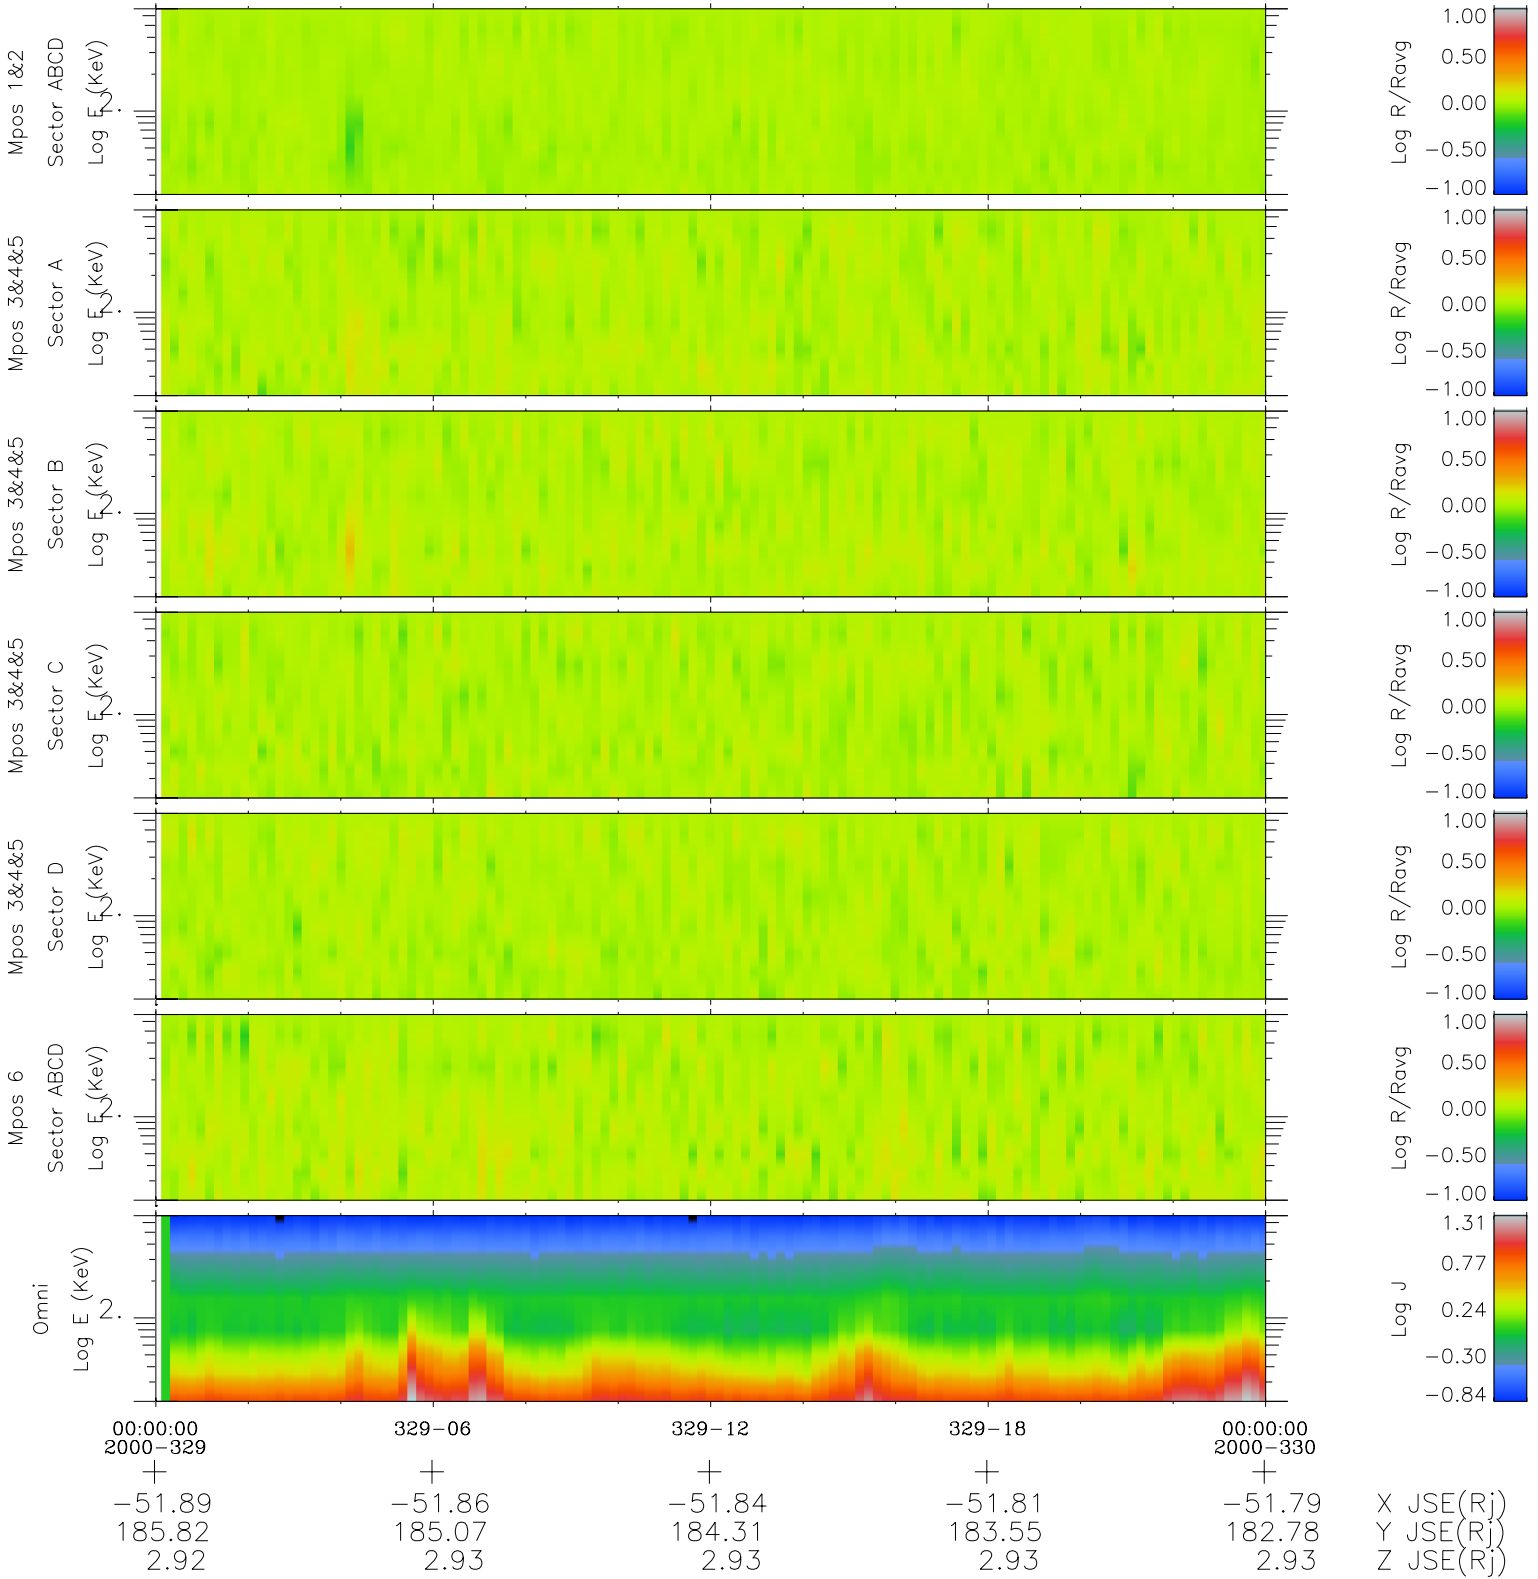

Galileo EPD Real Time R6 Electrons Spectra 00329

Software Version: RTSPEC_R6 V 1.20
 Data Production: 18-05-01
 Plot Production: Mon Sep 17 16:08:19 2001
 Color File: wondr3
 Geofactor File: 1.1

- ◇ = Jupiter look direction
- = Corotation look direction