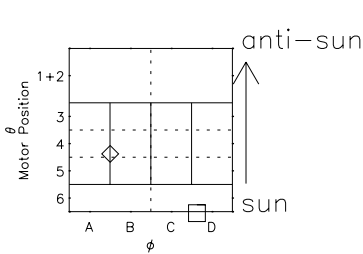

Galileo EPD Real Time All-Sky Anisotropies 00329

Software Version: RTSKY_FLUX V 1.20
 Data Production: 18-05-01
 Plot Production: Mon Sep 17 16:08:55 2001
 Color File: wondr3
 Geofactor File: 1.1

- ◇ = Jupiter look direction
- = Corotation look direction