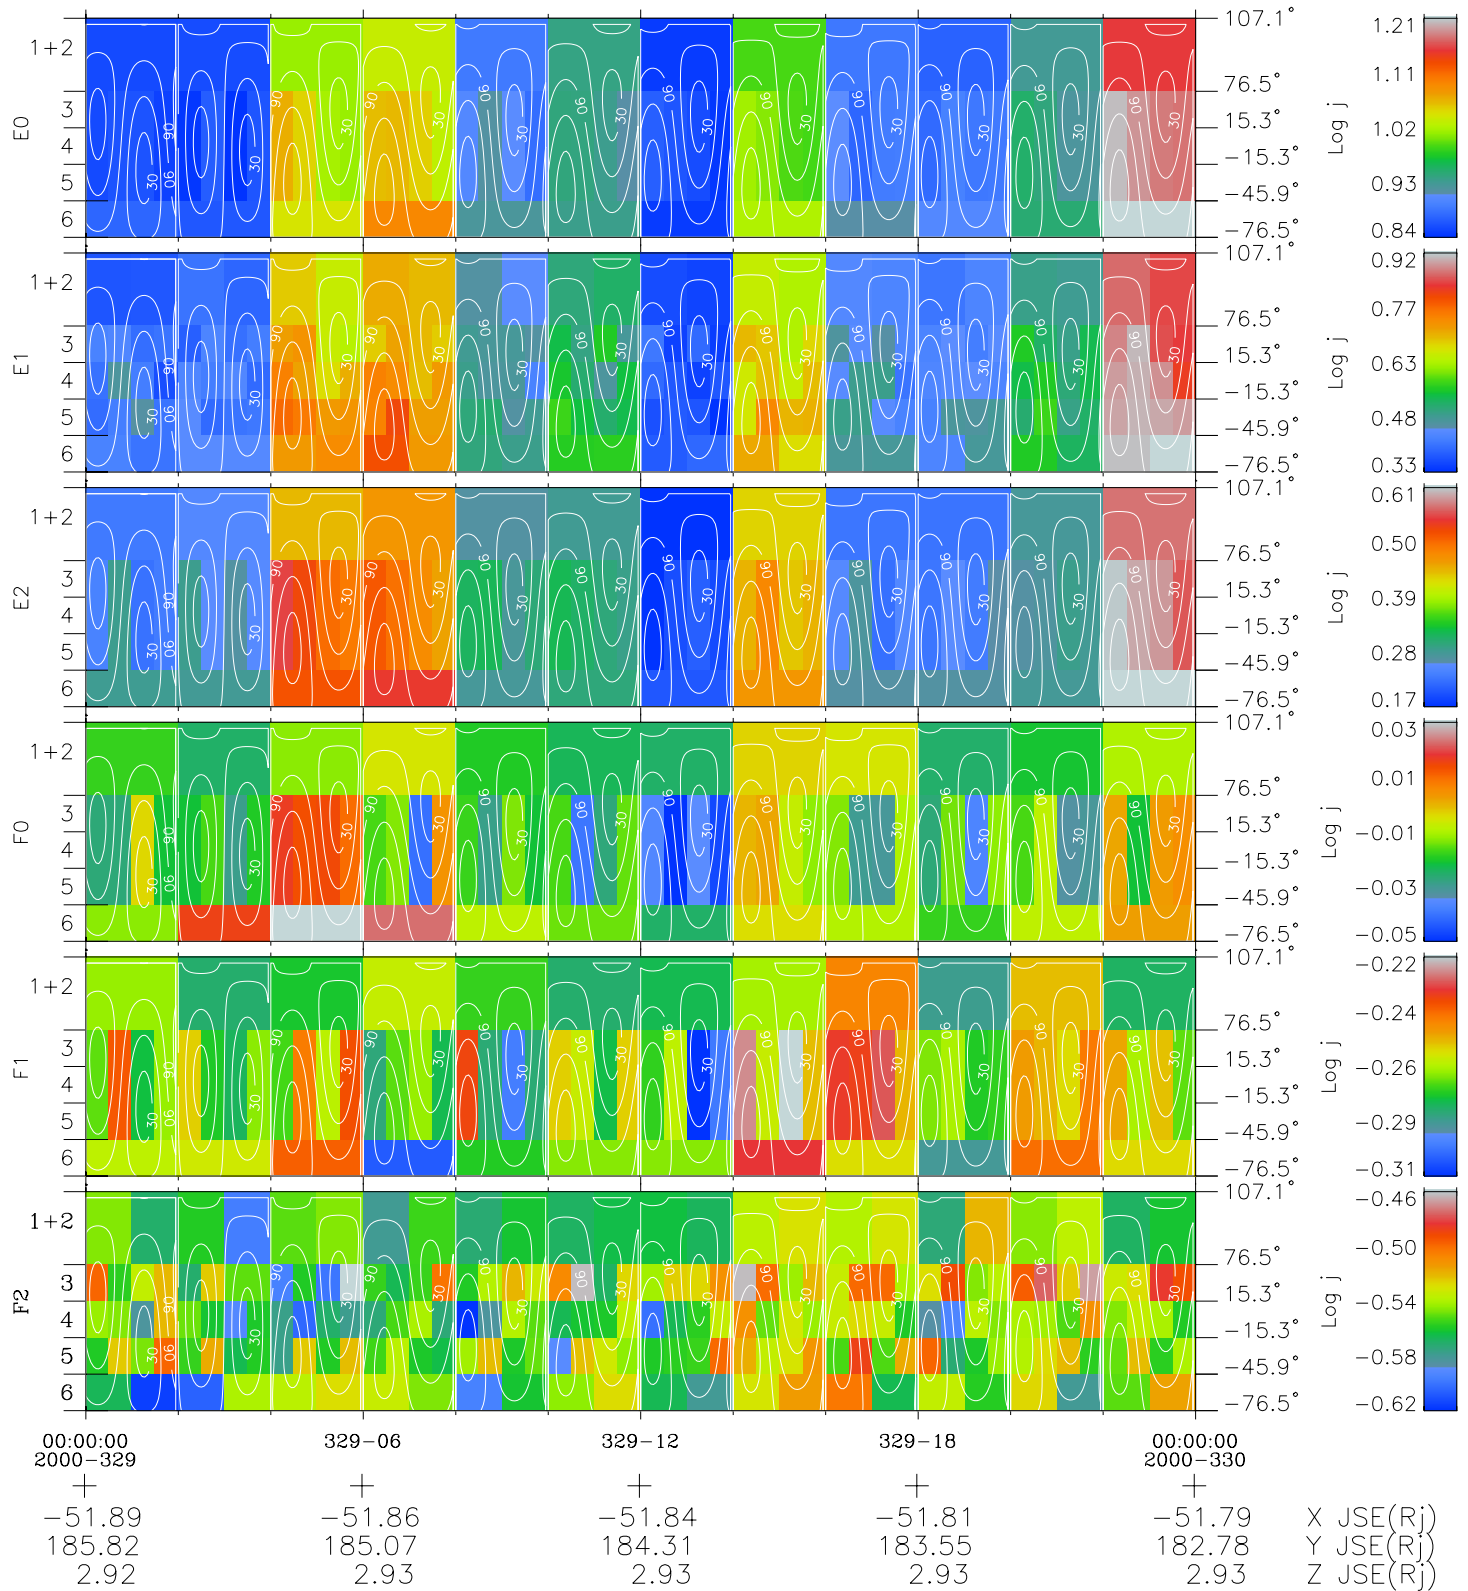

Galileo EPD Real Time All-Sky Anisotropies 00329

Software Version: RTSKY_FLUX V 1.20
 Data Production: 18-05-01
 Plot Production: Mon Sep 17 16:08:55 2001
 Color File: wondr3
 Geofactor File: 1.1

- ◇ = Jupiter look direction
- = Corotation look direction