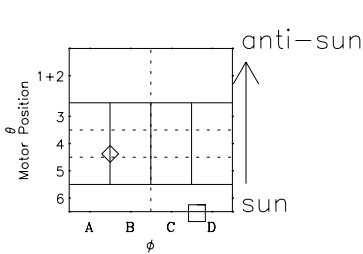

Galileo EPD Real-Time Six-Sector 00329

Software Version: RTLINE_R6 V 1.20
Data Production: 18-05-01
Plot Production: Mon Sep 17 16:10:31 2001

◇ = Jupiter look direction
□ = Corotation look direction