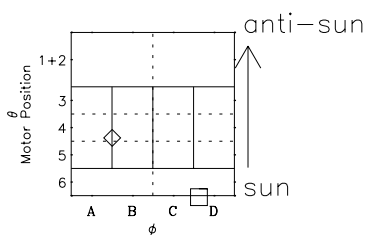

Galileo EPD Real-Time Six-Sector 00329

Software Version: RTLINE_R6 V 1.20
Data Production: 18-05-01
Plot Production: Mon Sep 17 16:10:30 2001

◇ = Jupiter look direction
□ = Corotation look direction