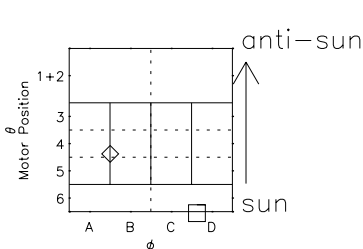

Galileo EPD Real Elevation Anisotropies 00329

Software Version: RTELEV_MEAN V 1.20
 Data Production: 18-05-01
 Plot Production: Mon Sep 17 16:09:21 2001
 Color File: wondr3
 Geofactor File: 1.1

- ◇ = Jupiter look direction
- = Corotation look direction