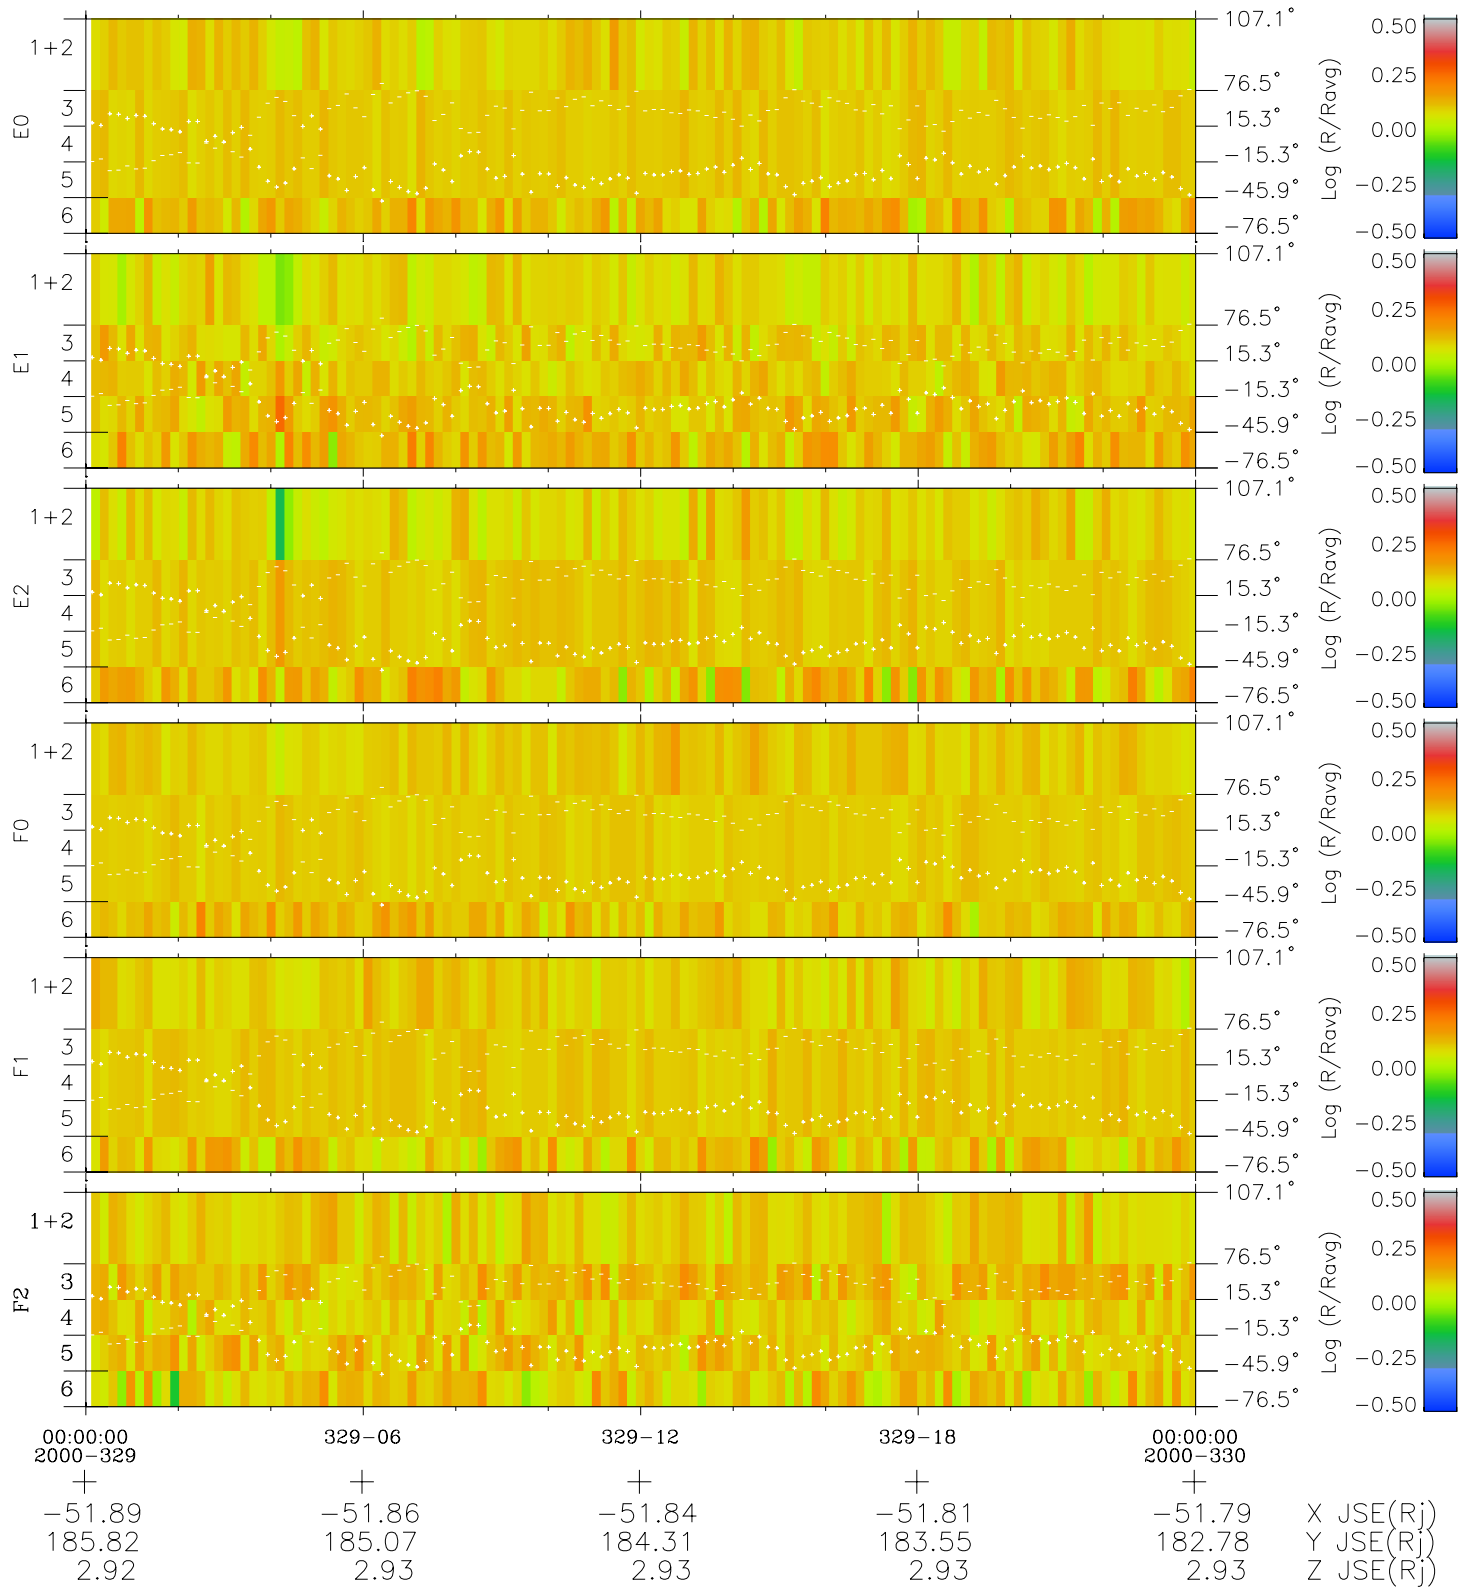

Galileo EPD Real Elevation Anisotropies 00329

Software Version: RTELEV_MEAN V 1.20
 Data Production: 18-05-01
 Plot Production: Mon Sep 17 16:09:21 2001
 Color File: wondr3
 Geofactor File: 1.1

- ◇ = Jupiter look direction
- = Corotation look direction