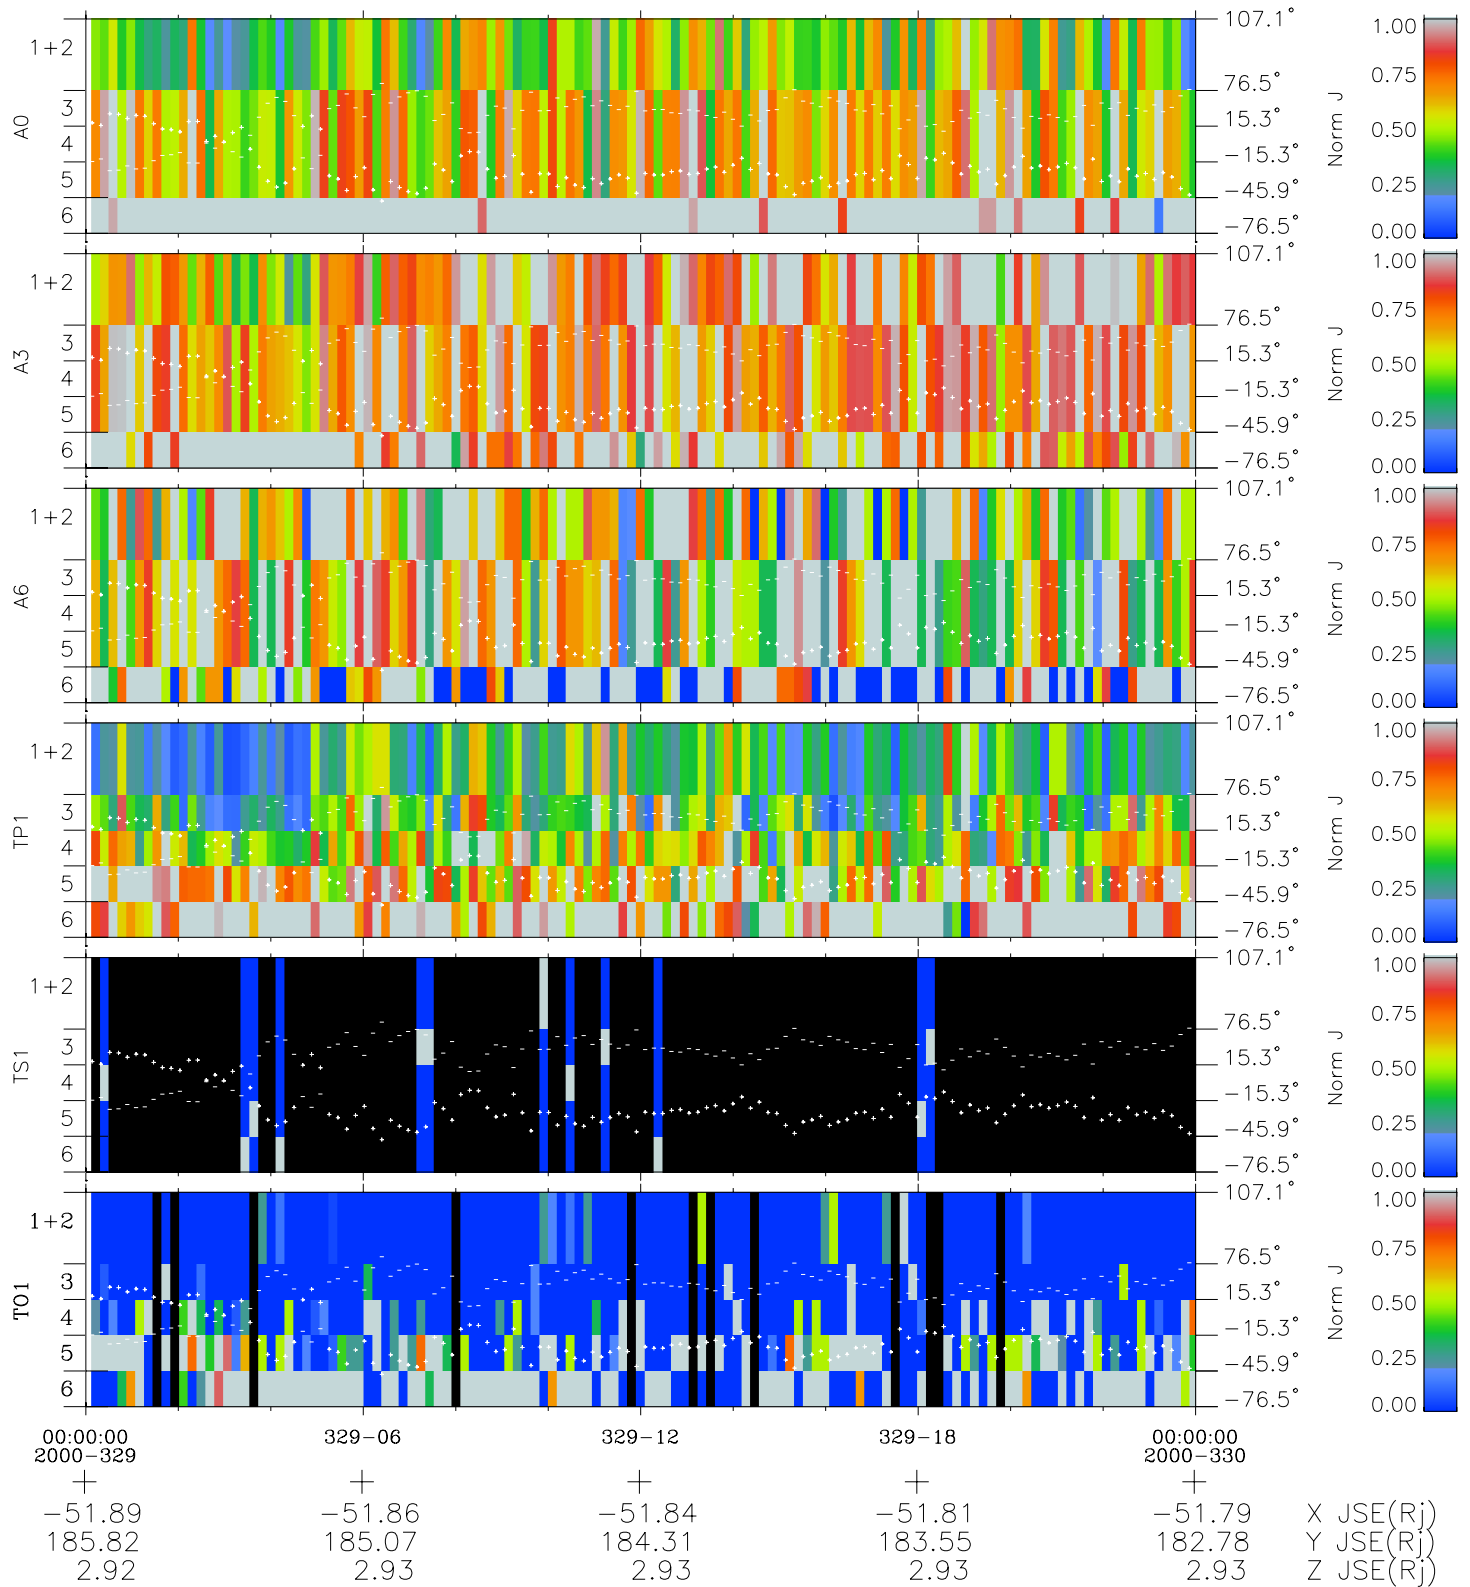

Galileo EPD Real Elevation Anisotropies 00329

Software Version: RTELEV_NORM V 1.20
Data Production: 18-05-01
Plot Production: Mon Sep 17 16:09:39 2001
Color File: wondr3
Geofactor File: 1.1

- ◇ = Jupiter look direction
- = Corotation look direction