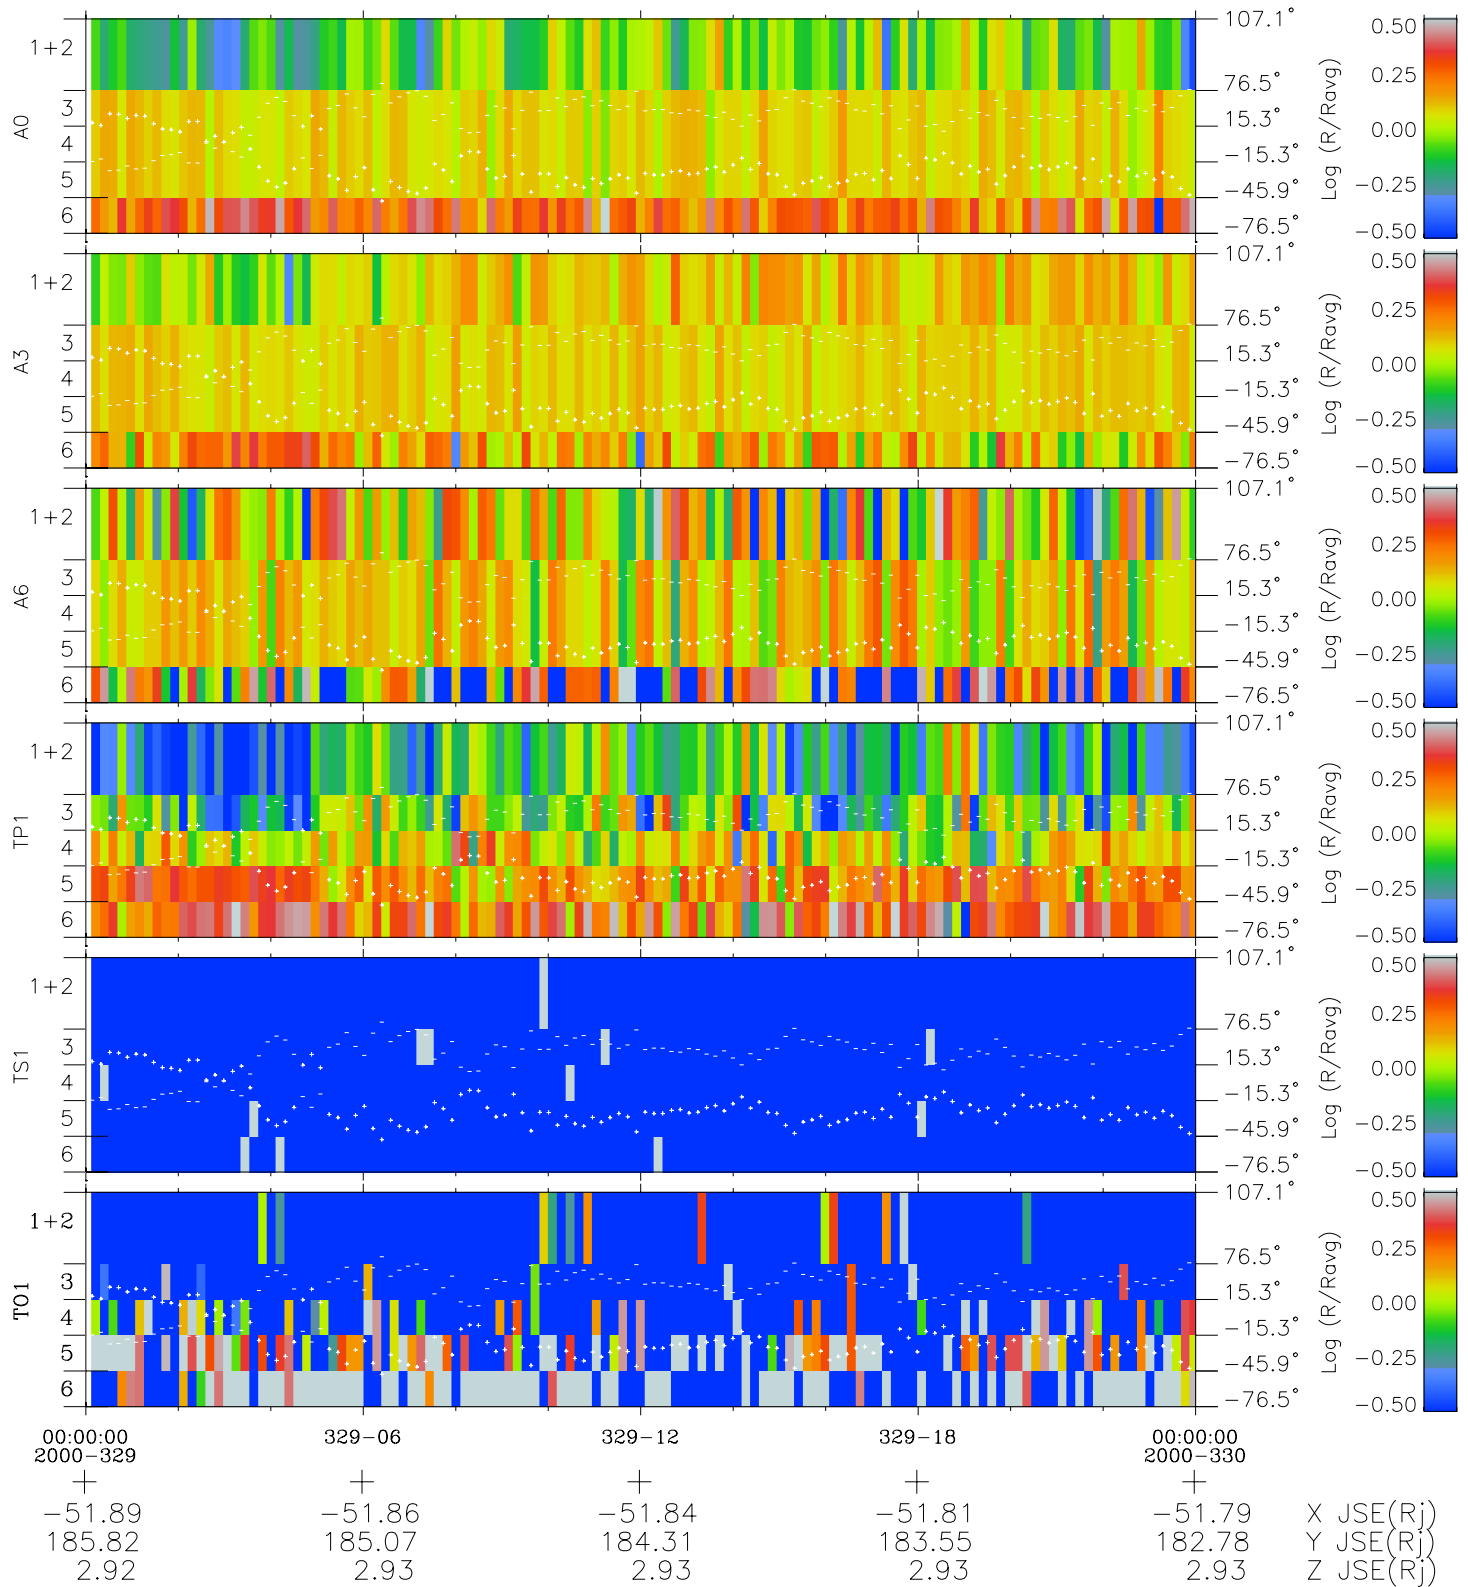

Galileo EPD Real Elevation Anisotropies 00329

Software Version: RTELEV_MEAN V 1.20
Data Production: 18-05-01
Plot Production: Mon Sep 17 16:09:16 2001
Color File: wondr3
Geofactor File: 1.1

- ◇ = Jupiter look direction
- = Corotation look direction