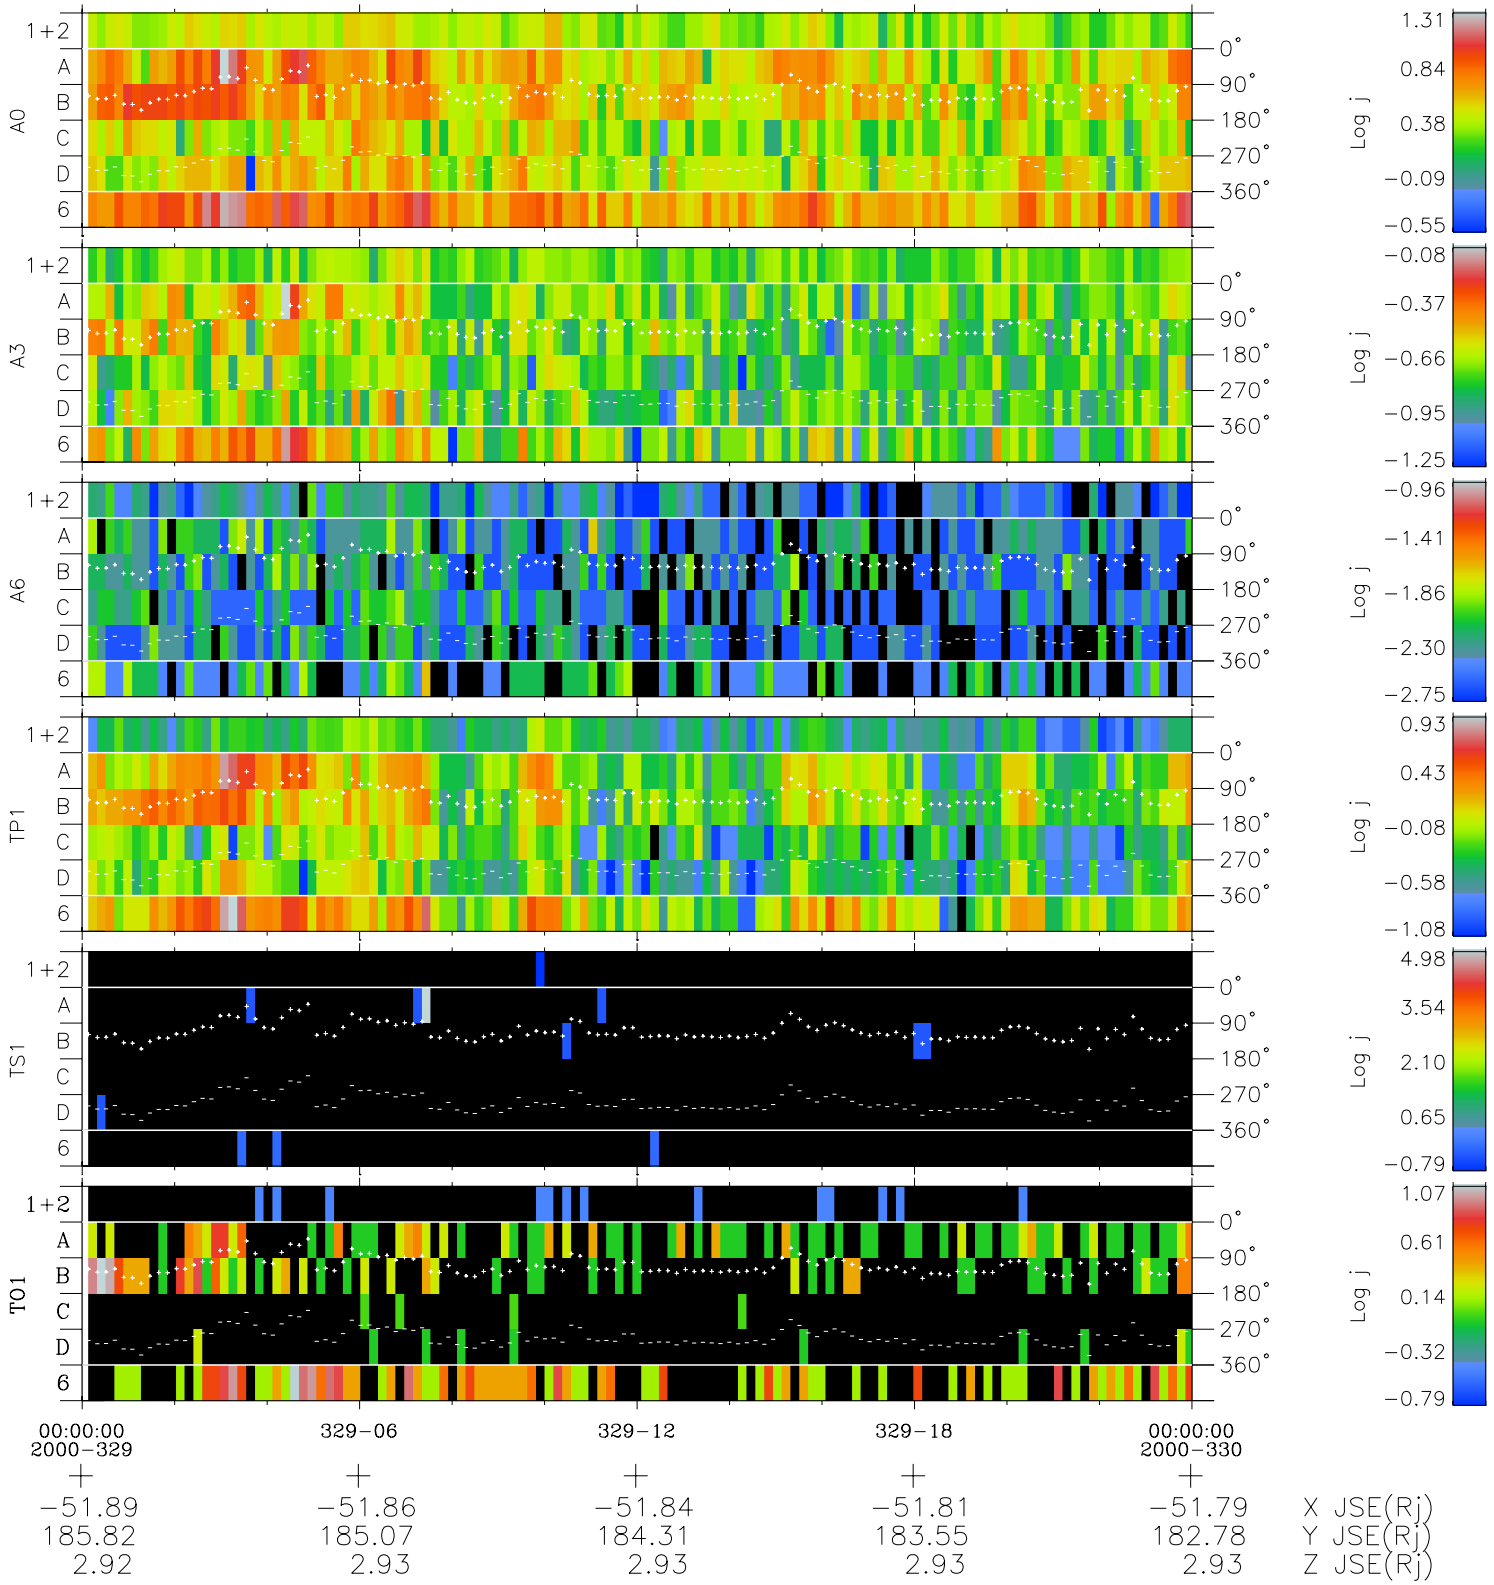

# Galileo EPD Real Time Azimuth Anisotropies 00329

Software Version: RTAZIM\_FLUX V 1.20  
Data Production: 18-05-01  
Plot Production: Mon Sep 17 16:10:02 2001  
Color File: wondr3  
Geofactor File: 1.1

◇ = Jupiter look direction  
□ = Corotation look direction