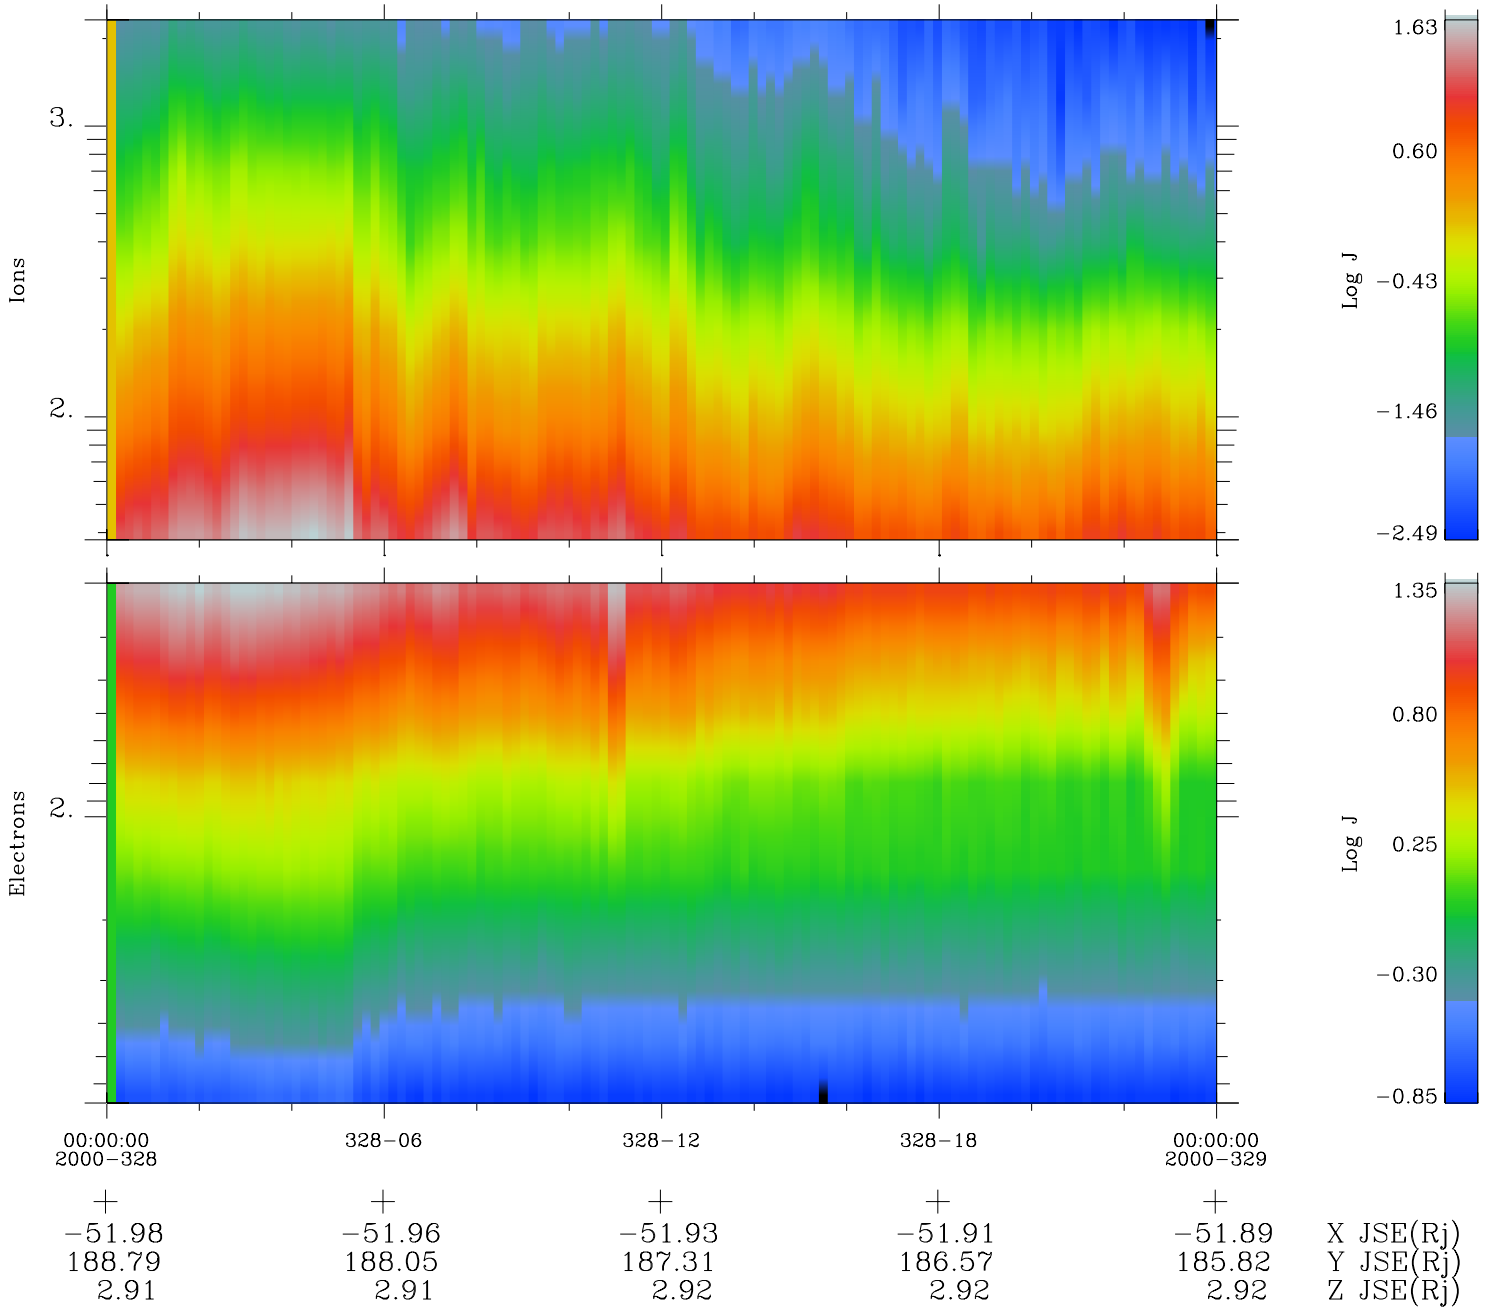

Galileo EPD Real Time Omni Spectrum 00328

Software Version: RTSPEC_OMNI V 1.20
 Data Production: 18-05-01
 Plot Production: Mon Sep 17 16:00:14 2001
 Color File: wondr3
 Geofactor File: 1.1

◇ = Jupiter look direction
 □ = Corotation look direction