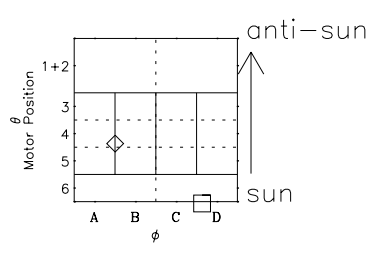

Galileo EPD Real Time Omni Spectrum 00328

Software Version: RTSPEC_OMNI V 1.20
 Data Production: 18-05-01
 Plot Production: Mon Sep 17 16:00:14 2001
 Color File: wondr3
 Geofactor File: 1.1

◇ = Jupiter look direction
 □ = Corotation look direction