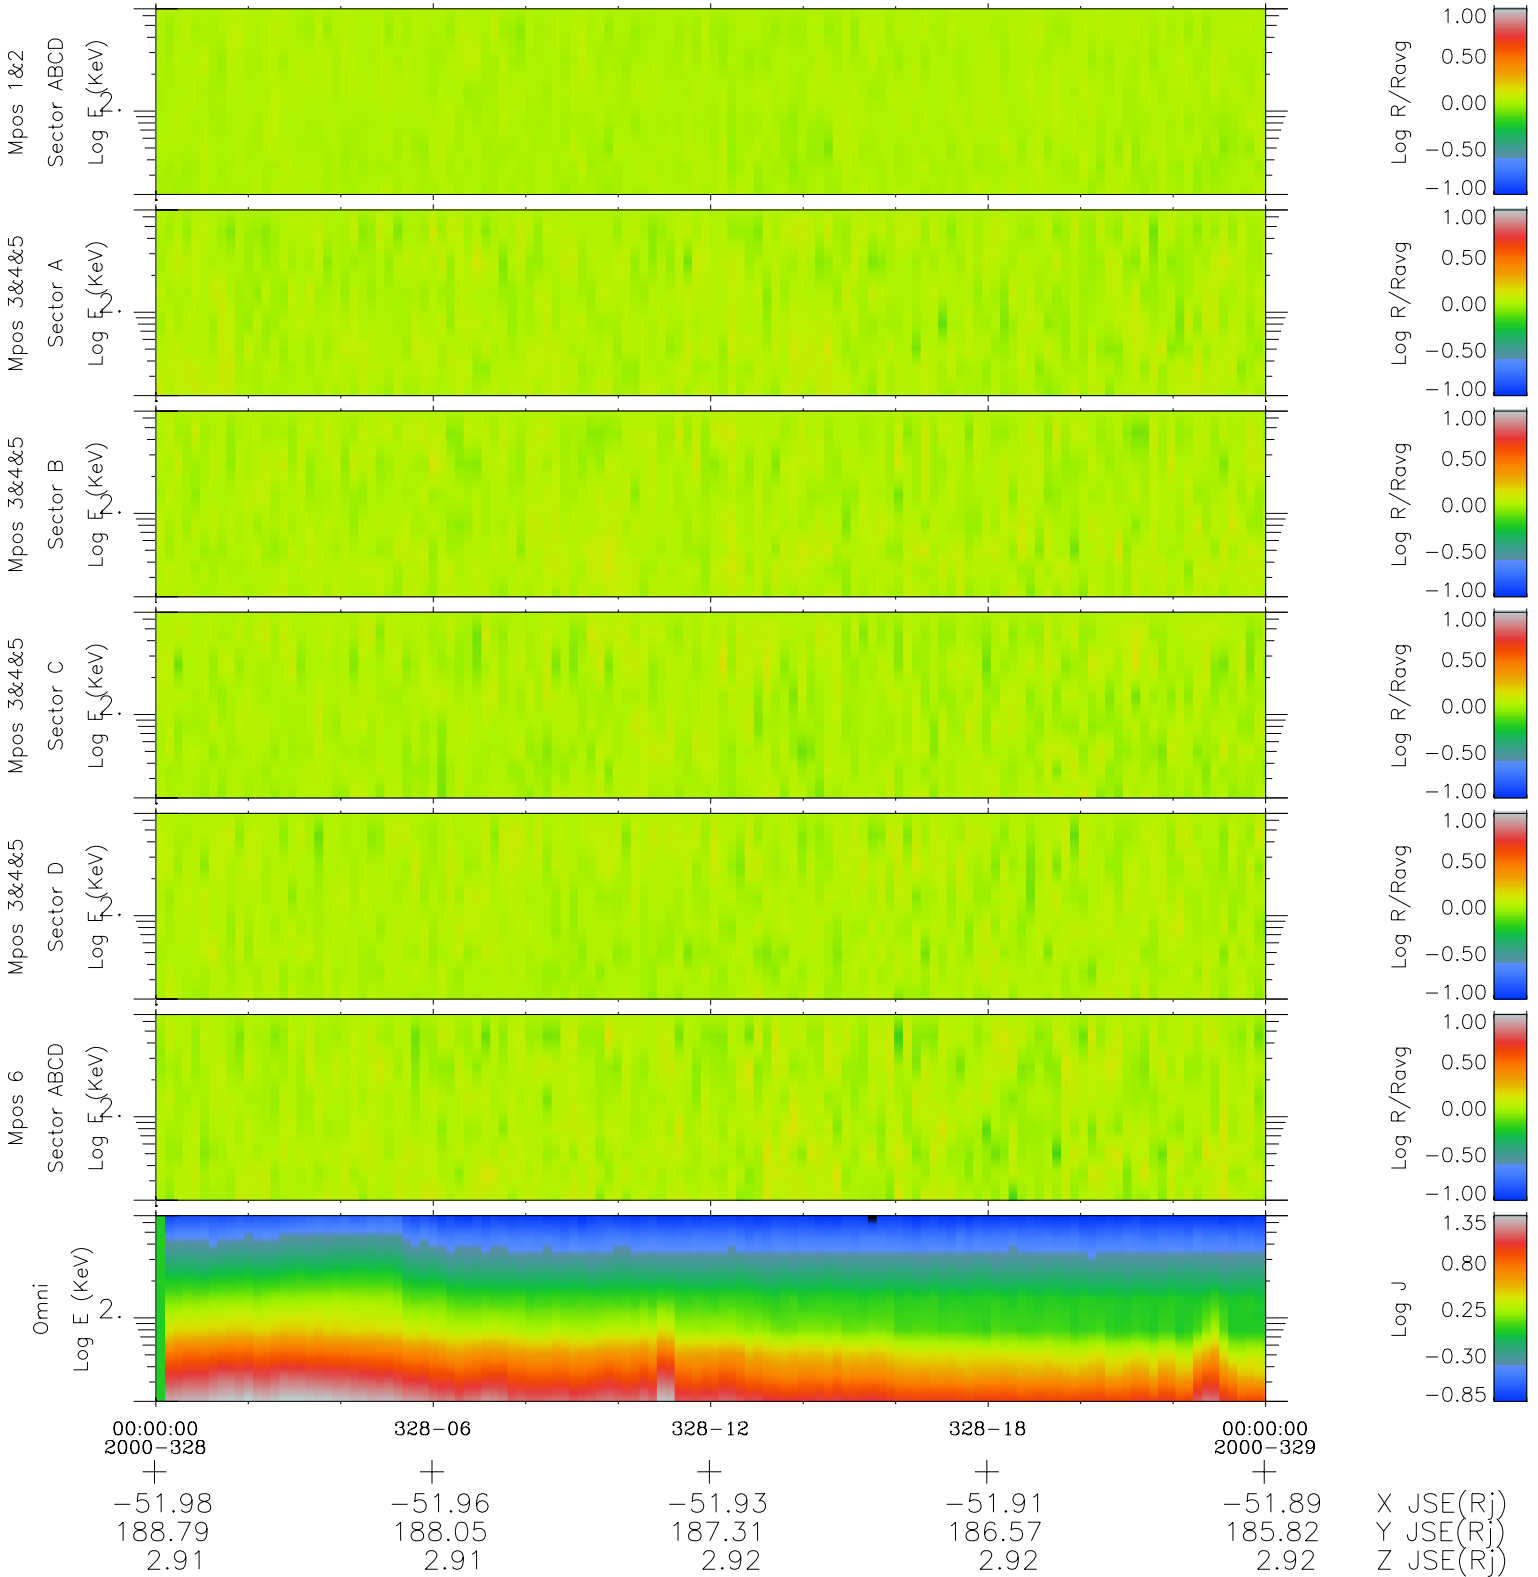

Galileo EPD Real Time R6 Electrons Spectra 00328

Software Version: RTSPEC_R6 V 1.20
 Data Production: 18-05-01
 Plot Production: Mon Sep 17 16:00:08 2001
 Color File: wondr3
 Geofactor File: 1.1

- ◇ = Jupiter look direction
- = Corotation look direction