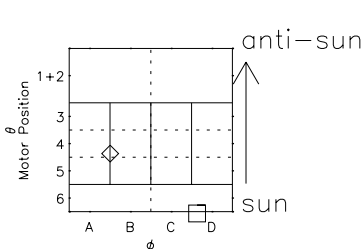

Galileo EPD Real Time R6 Electrons Spectra 00328

Software Version: RTSPEC_R6 V 1.20
 Data Production: 18-05-01
 Plot Production: Mon Sep 17 16:00:08 2001
 Color File: wondr3
 Geofactor File: 1.1

- ◇ = Jupiter look direction
- = Corotation look direction