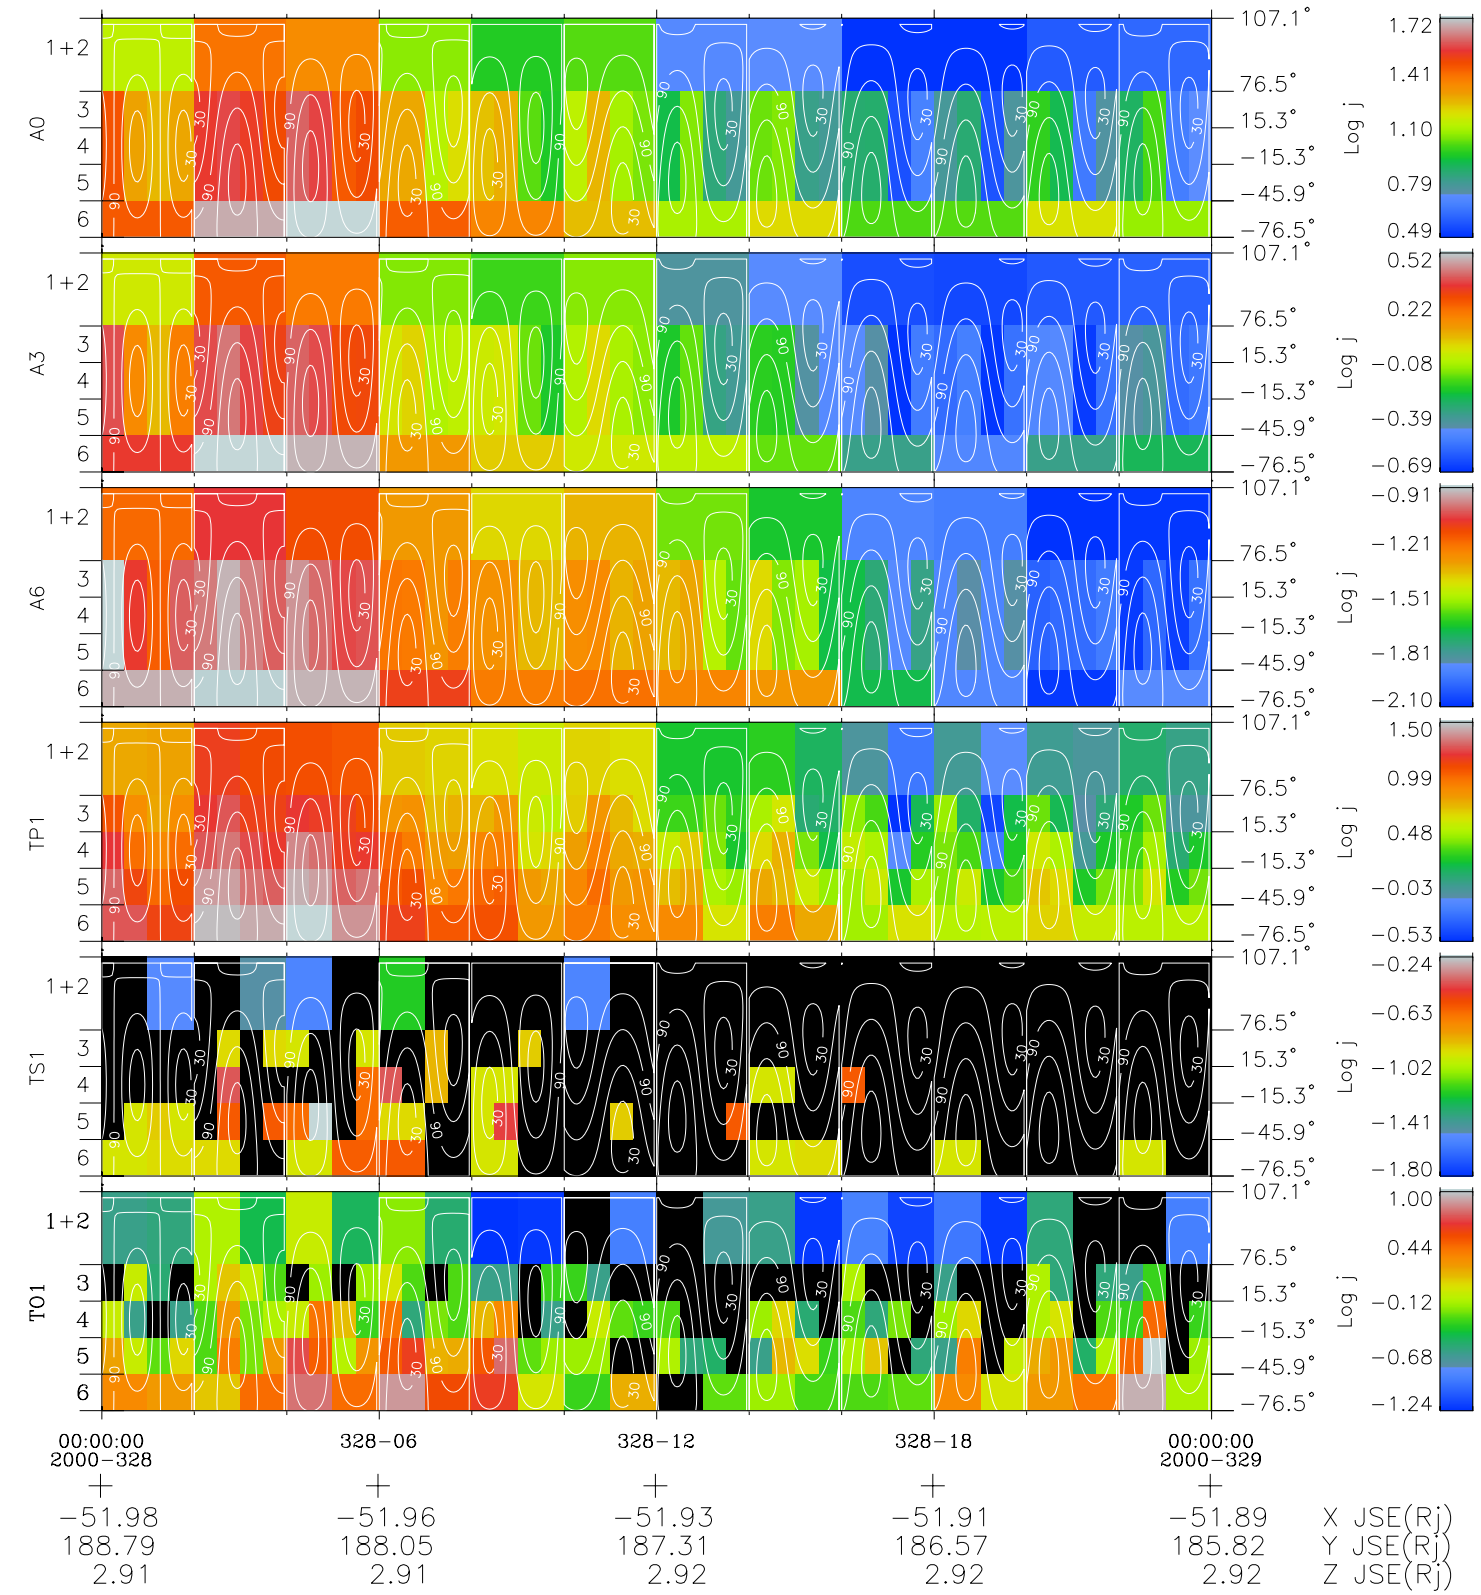

# Galileo EPD Real Time All-Sky Anisotropies 00328

Software Version: RTSKY\_FLUX V 1.20  
 Data Production: 18-05-01  
 Plot Production: Mon Sep 17 16:00:36 2001  
 Color File: wondr3  
 Geofactor File: 1.1

- ◇ = Jupiter look direction
- = Corotation look direction