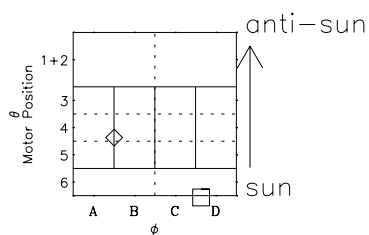

# Galileo EPD Real-Time Omni 00328

Software Version: RTLINE\_OMNI V 1.20  
Data Production: 18-05-01  
Plot Production: Mon Sep 17 16:02:11 2001

◇ = Jupiter look direction  
□ = Corotation look direction