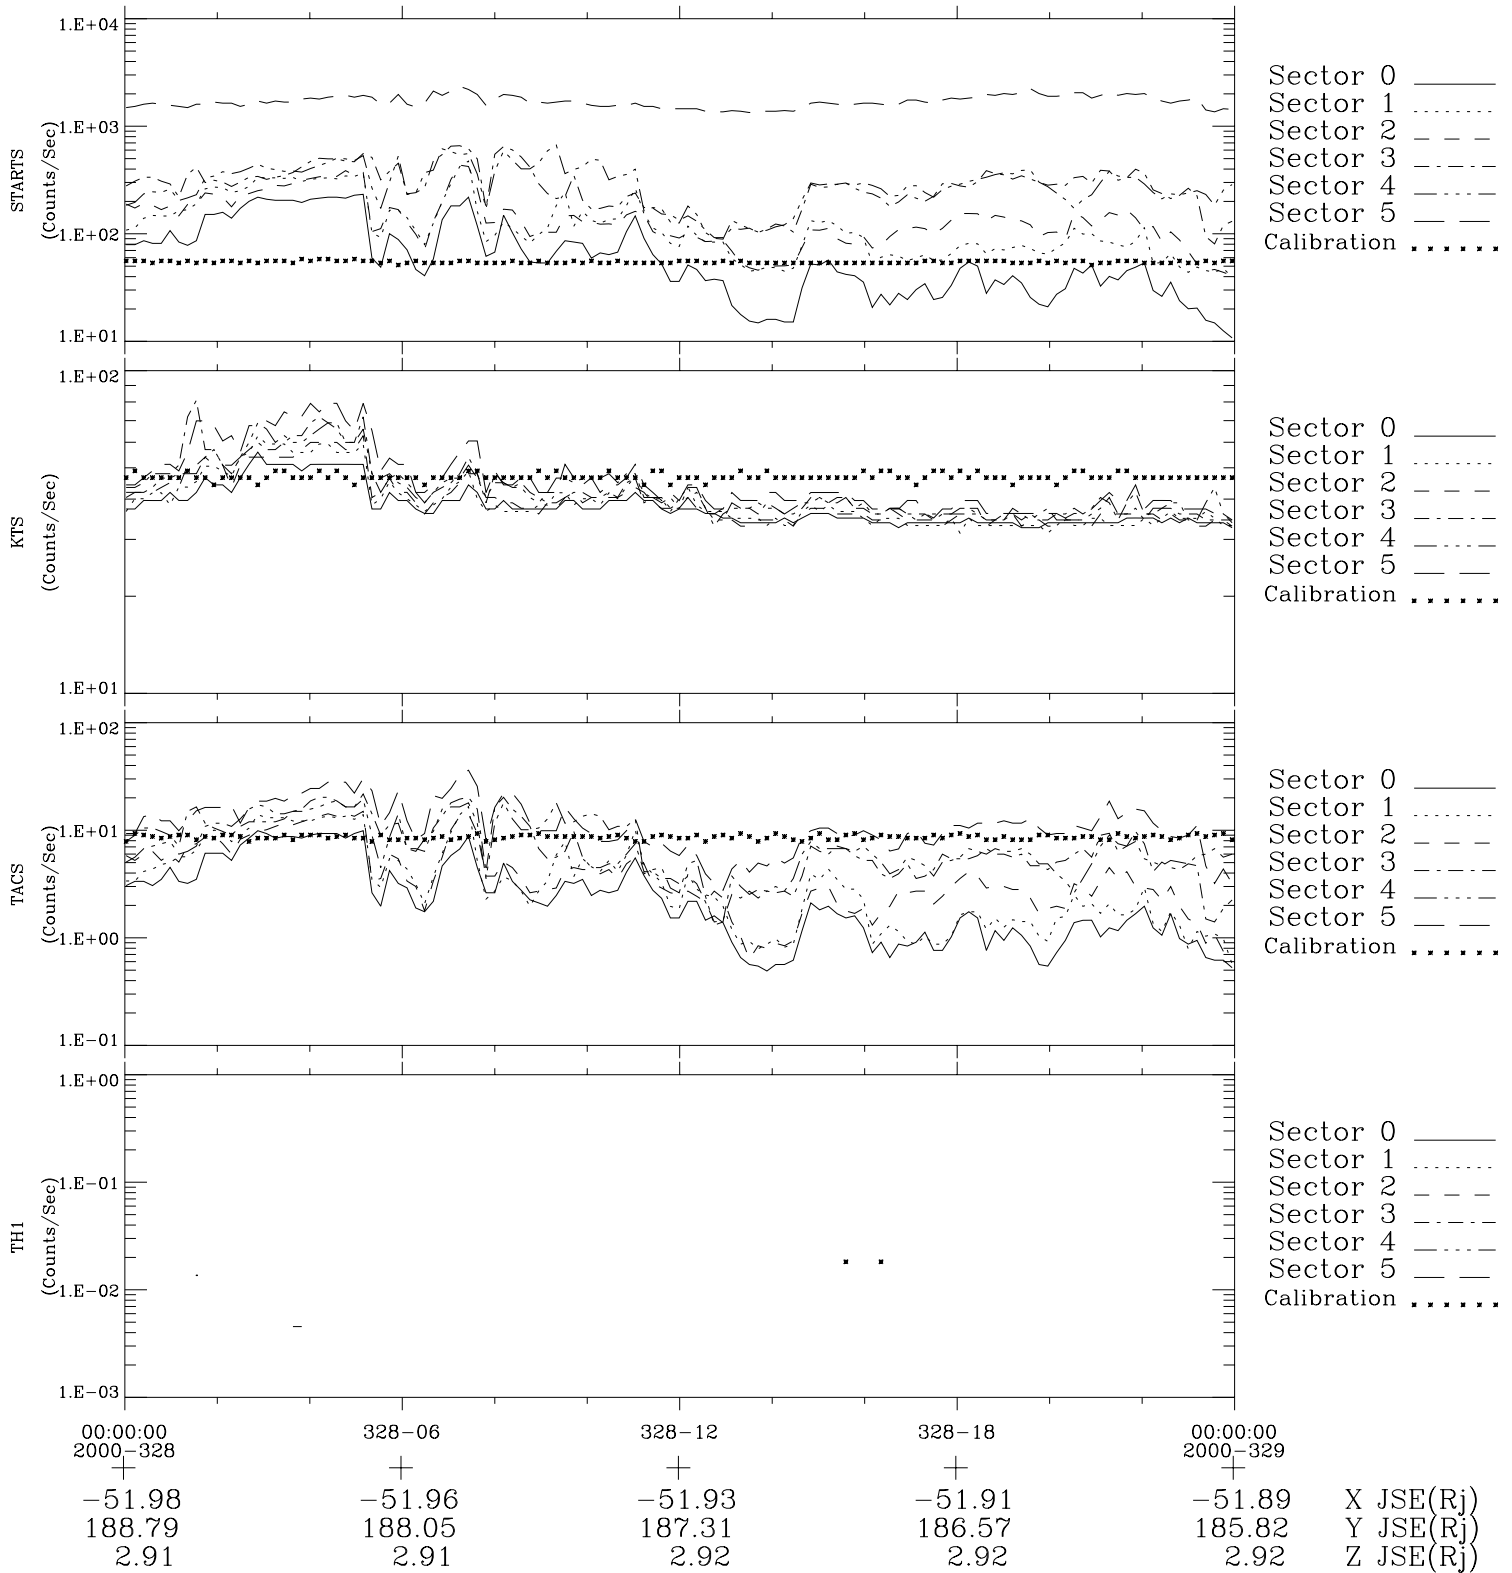

# Galileo EPD Real-Time Six-Sector 00328

Software Version: RTLINE\_R6 V 1.20  
Data Production: 18-05-01  
Plot Production: Mon Sep 17 16:02:20 2001

◇ = Jupiter look direction  
□ = Corotation look direction