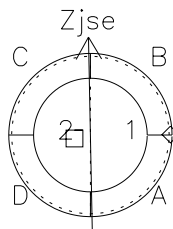

# Galileo EPD Real-Time Six-Sector 00328

Software Version: RTLINE\_R6 V 1.20  
Data Production: 18-05-01  
Plot Production: Mon Sep 17 16:02:20 2001

◇ = Jupiter look direction  
□ = Corotation look direction