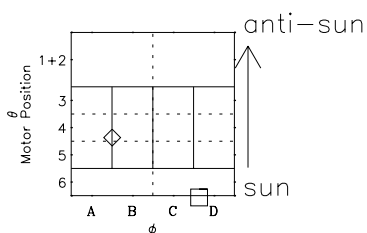

# Galileo EPD Real-Time Six-Sector 00328

Software Version: RTLINE\_R6 V 1.20  
Data Production: 18-05-01  
Plot Production: Mon Sep 17 16:02:20 2001

◇ = Jupiter look direction  
□ = Corotation look direction