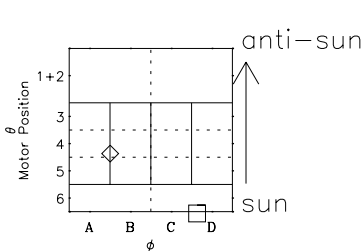

Galileo EPD Real-Time Six-Sector 00328

Software Version: RTLINE_R6 V 1.20
Data Production: 18-05-01
Plot Production: Mon Sep 17 16:02:19 2001

◇ = Jupiter look direction
□ = Corotation look direction