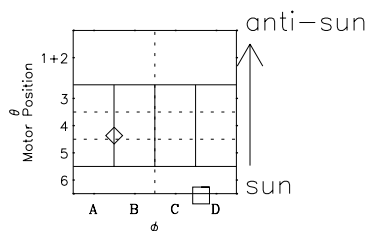

Galileo EPD Real-Time Six-Sector 00328

Software Version: RTLINE_R6 V 1.20
Data Production: 18-05-01
Plot Production: Mon Sep 17 16:02:19 2001

◇ = Jupiter look direction
□ = Corotation look direction