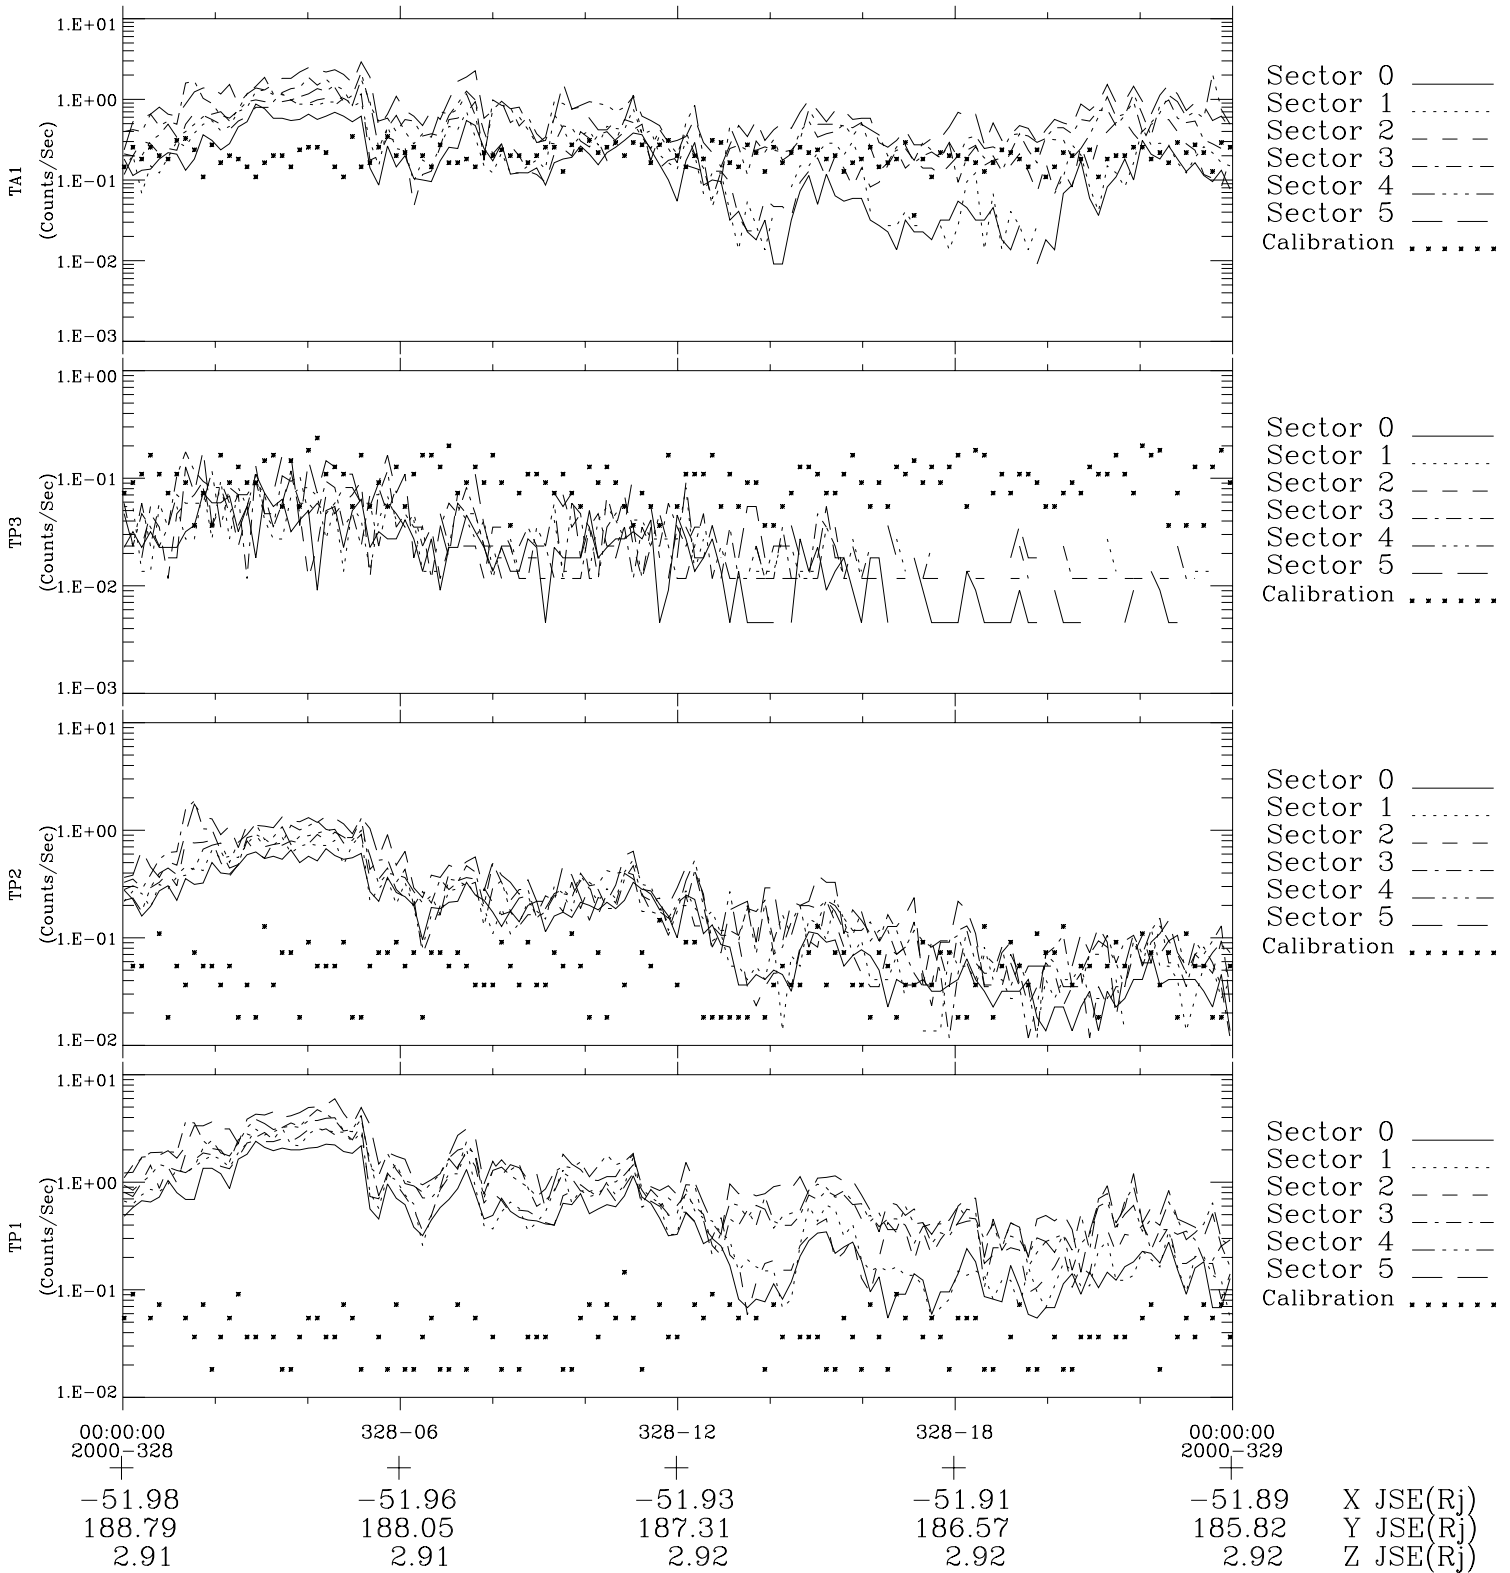

Galileo EPD Real-Time Six-Sector 00328

Software Version: RTLINE_R6 V 1.20
Data Production: 18-05-01
Plot Production: Mon Sep 17 16:02:18 2001

◇ = Jupiter look direction
□ = Corotation look direction