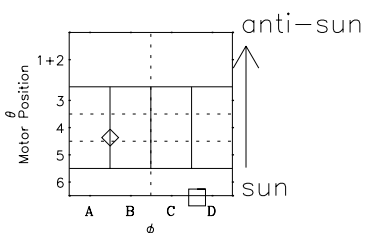

Galileo EPD Real-Time Six-Sector 00328

Software Version: RTLINE_R6 V 1.20
Data Production: 18-05-01
Plot Production: Mon Sep 17 16:02:18 2001

◇ = Jupiter look direction
□ = Corotation look direction