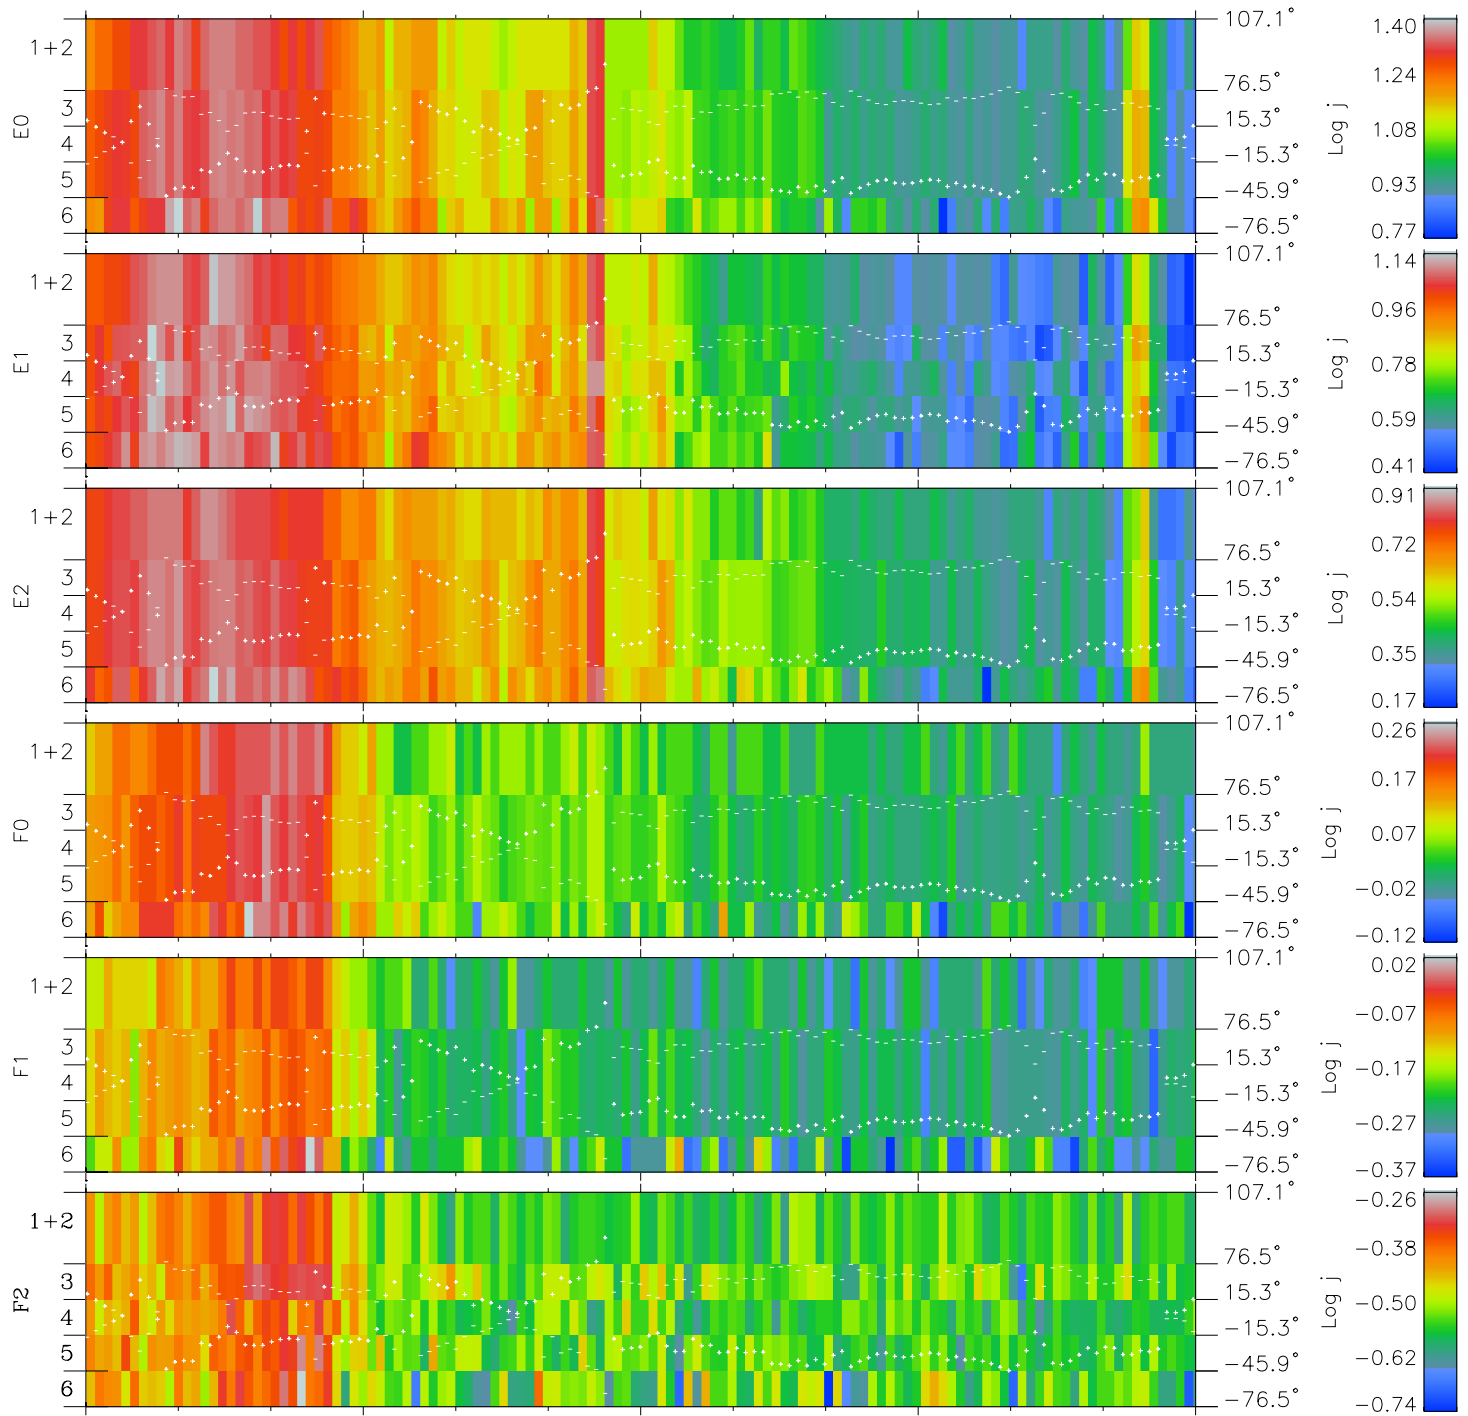

# Galileo EPD Real Elevation Anisotropies 00328

Software Version: RTELEV\_FLUX V 1.20  
 Data Production: 18-05-01  
 Plot Production: Mon Sep 17 16:01:21 2001  
 Color File: wondr3  
 Geofactor File: 1.1

| Time     | 328-06 | 328-12 | 328-18 | 2000-329 |                        |
|----------|--------|--------|--------|----------|------------------------|
| 00:00:00 | +      | +      | +      | +        |                        |
| 2000-328 | -51.98 | -51.96 | -51.93 | -51.91   | X JSE(R <sub>j</sub> ) |
|          | 188.79 | 188.05 | 187.31 | 186.57   | Y JSE(R <sub>j</sub> ) |
|          | 2.91   | 2.91   | 2.92   | 2.92     | Z JSE(R <sub>j</sub> ) |

- ◇ = Jupiter look direction
- = Corotation look direction