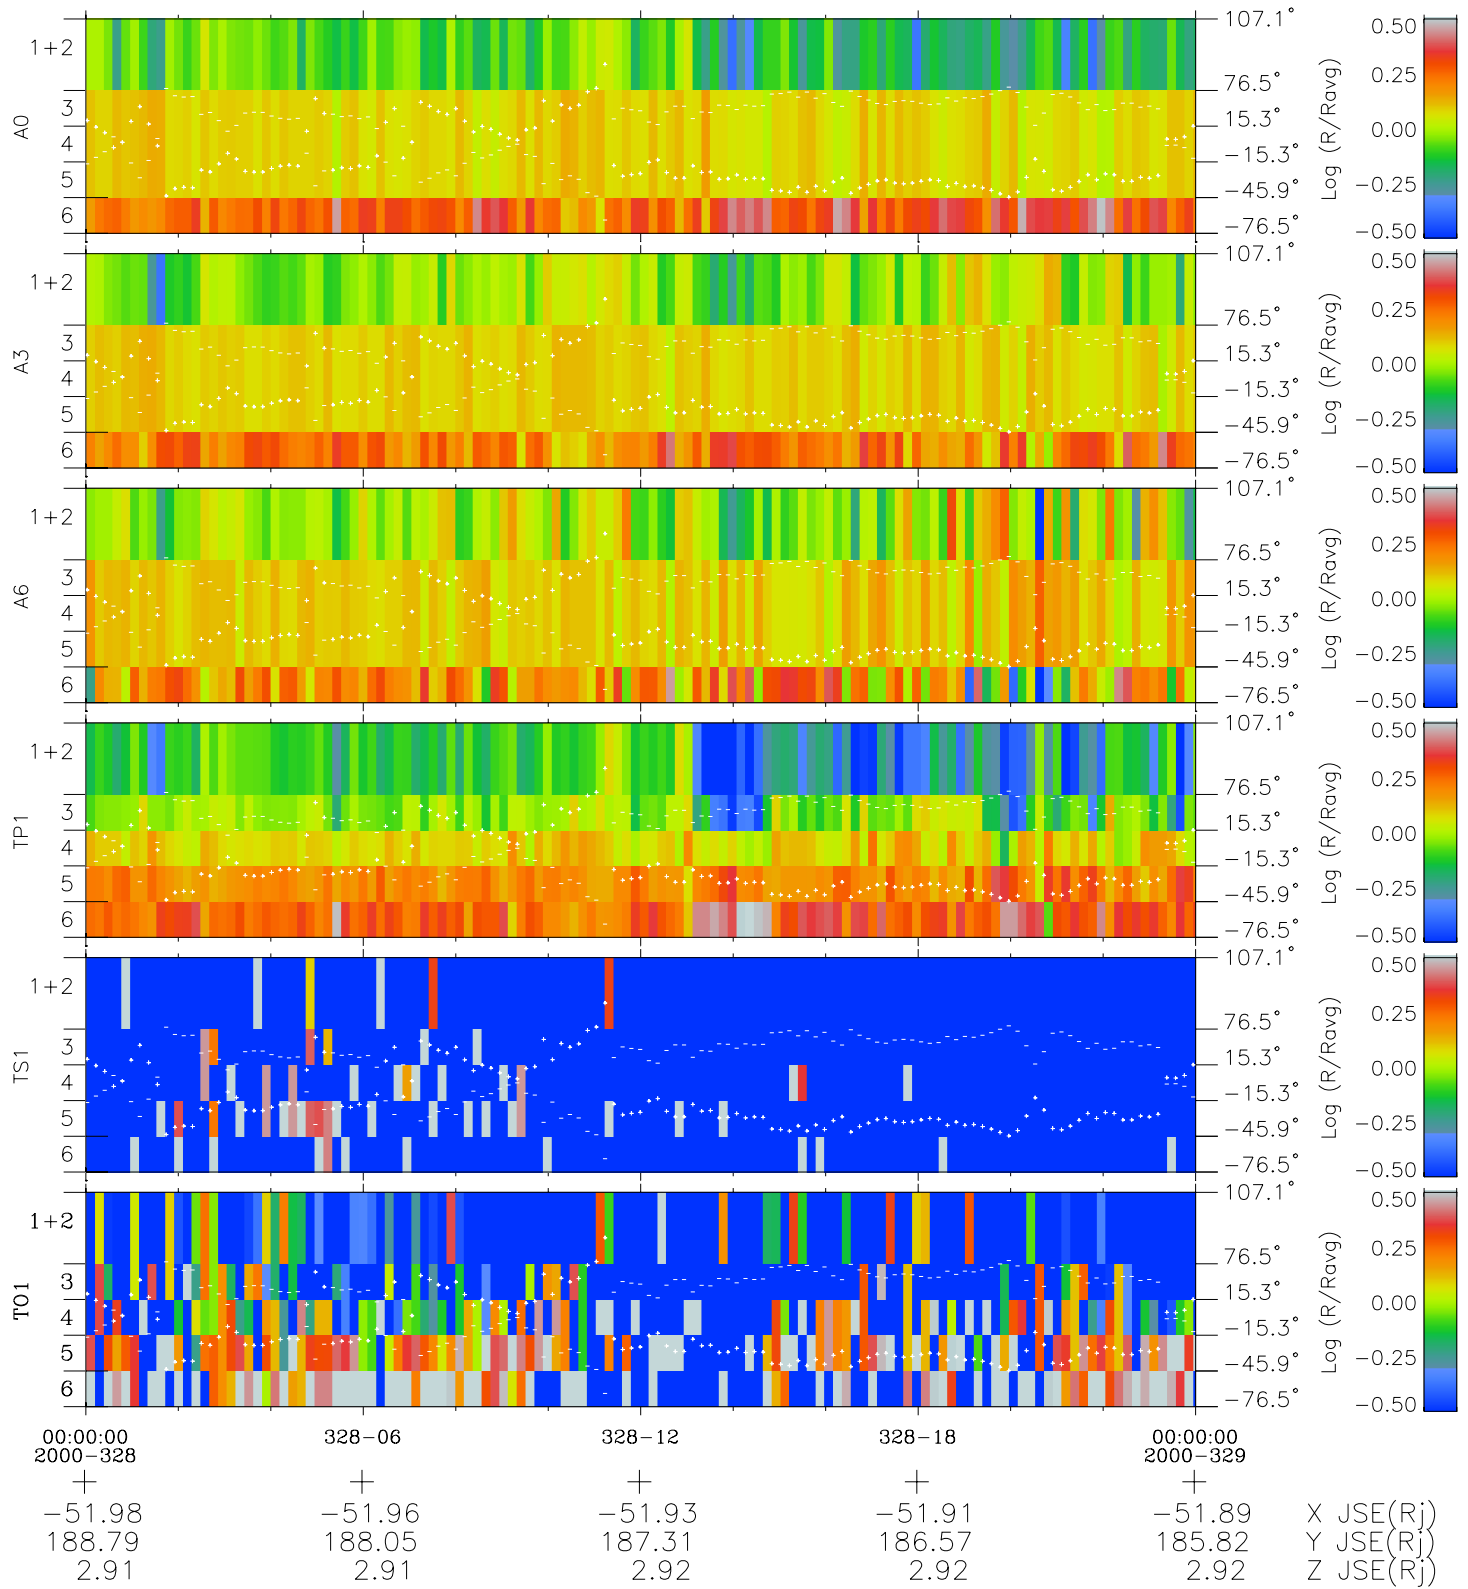

Galileo EPD Real Elevation Anisotropies 00328

Software Version: RTELEV_MEAN V 1.20
 Data Production: 18-05-01
 Plot Production: Mon Sep 17 16:01:04 2001
 Color File: wondr3
 Geofactor File: 1.1

- ◇ = Jupiter look direction
- = Corotation look direction