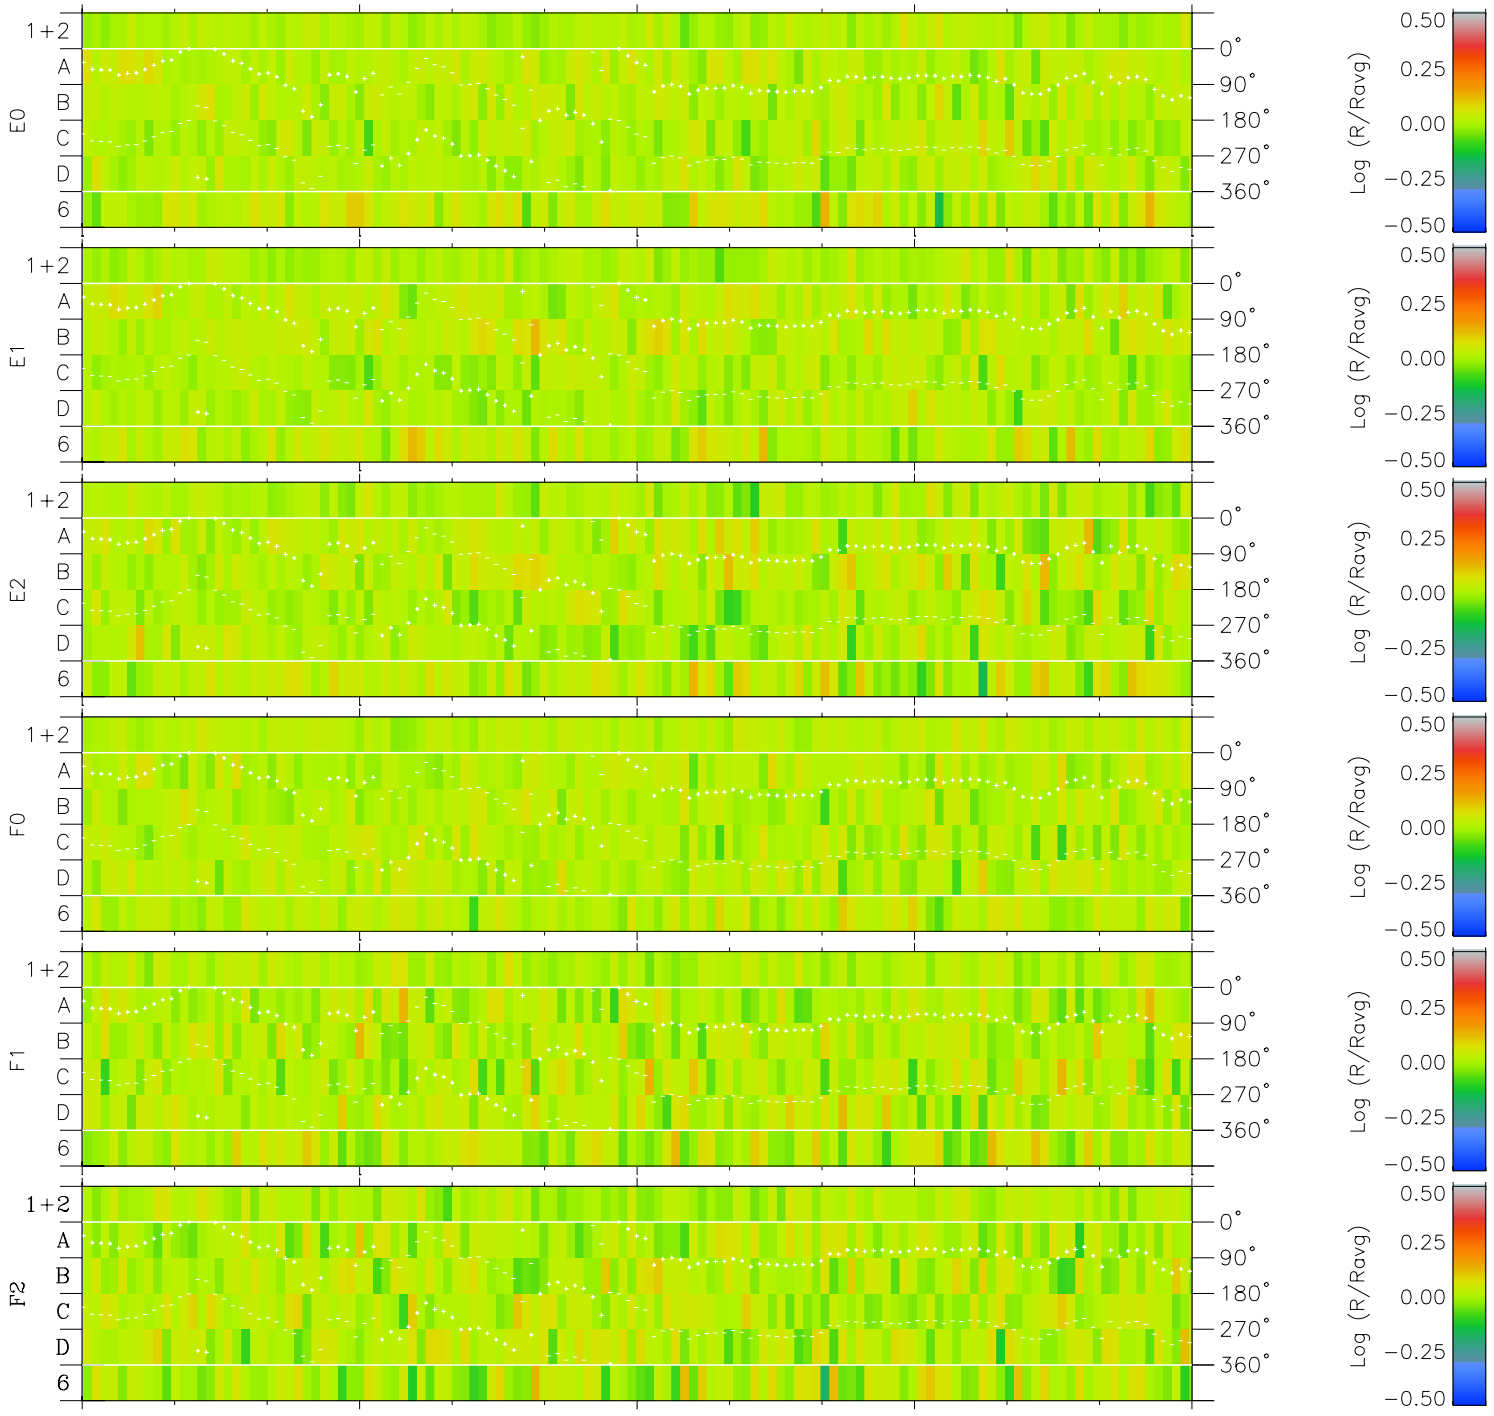

# Galileo EPD Real Time Azimuth Anisotropies 00328

Software Version: RTAZIM\_MEAN V 1.20  
 Data Production: 18-05-01  
 Plot Production: Mon Sep 17 16:01:45 2001  
 Color File: wondr3  
 Geofactor File: 1.1

00:00:00 2000-328	328-06	328-12	328-18	00:00:00 2000-329	
+	+	+	+	+	X JSE(R <sub>j</sub> )
-51.98	-51.96	-51.93	-51.91	-51.89	Y JSE(R <sub>j</sub> )
188.79	188.05	187.31	186.57	185.82	Z JSE(R <sub>j</sub> )
2.91	2.91	2.92	2.92	2.92	

- ◇ = Jupiter look direction
- = Corotation look direction