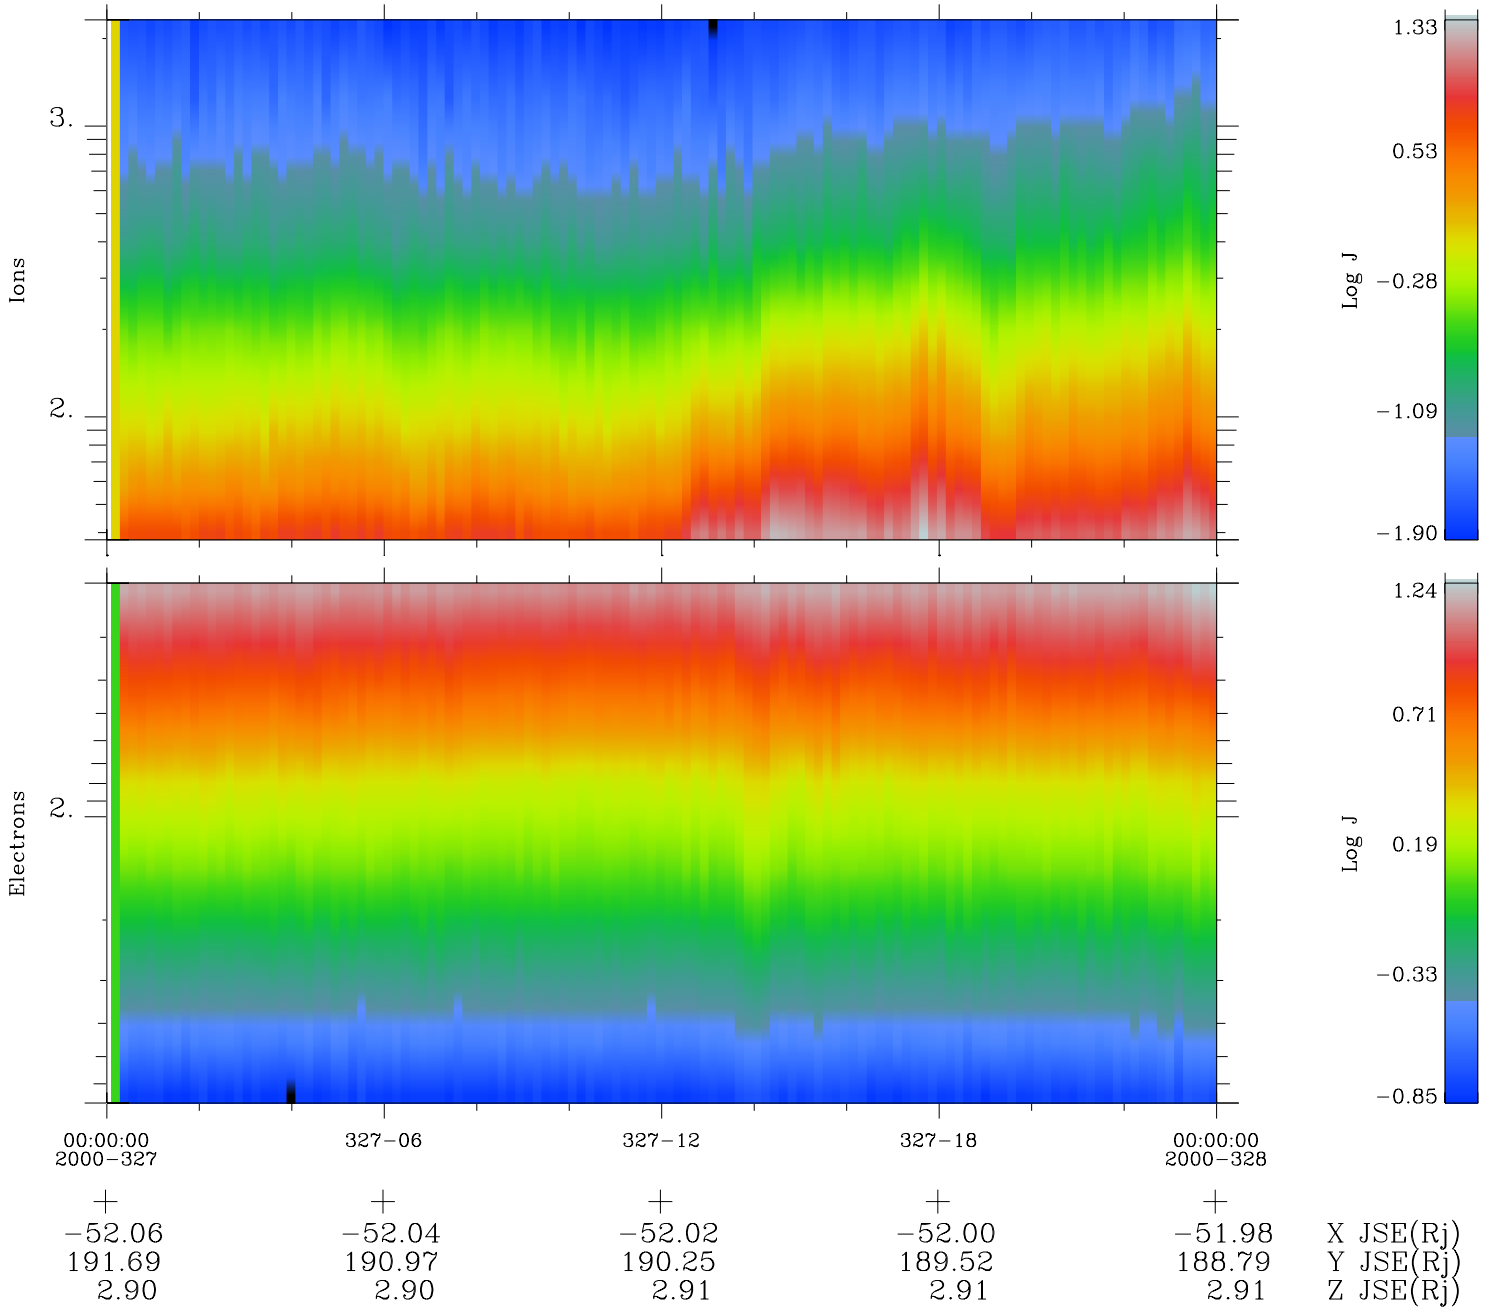

Galileo EPD Real Time Omni Spectrum 00327

Software Version: RTSPEC_OMNI V 1.20
 Data Production: 18-05-01
 Plot Production: Mon Sep 17 15:52:08 2001
 Color File: wondr3
 Geofactor File: 1.1

◇ = Jupiter look direction
 □ = Corotation look direction