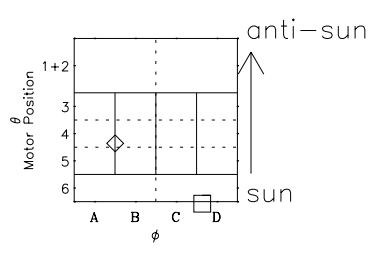

Galileo EPD Real Time Omni Spectrum 00327

Software Version: RTSPEC_OMNI V 1.20
 Data Production: 18-05-01
 Plot Production: Mon Sep 17 15:52:08 2001
 Color File: wondr3
 Geofactor File: 1.1

◇ = Jupiter look direction
 □ = Corotation look direction