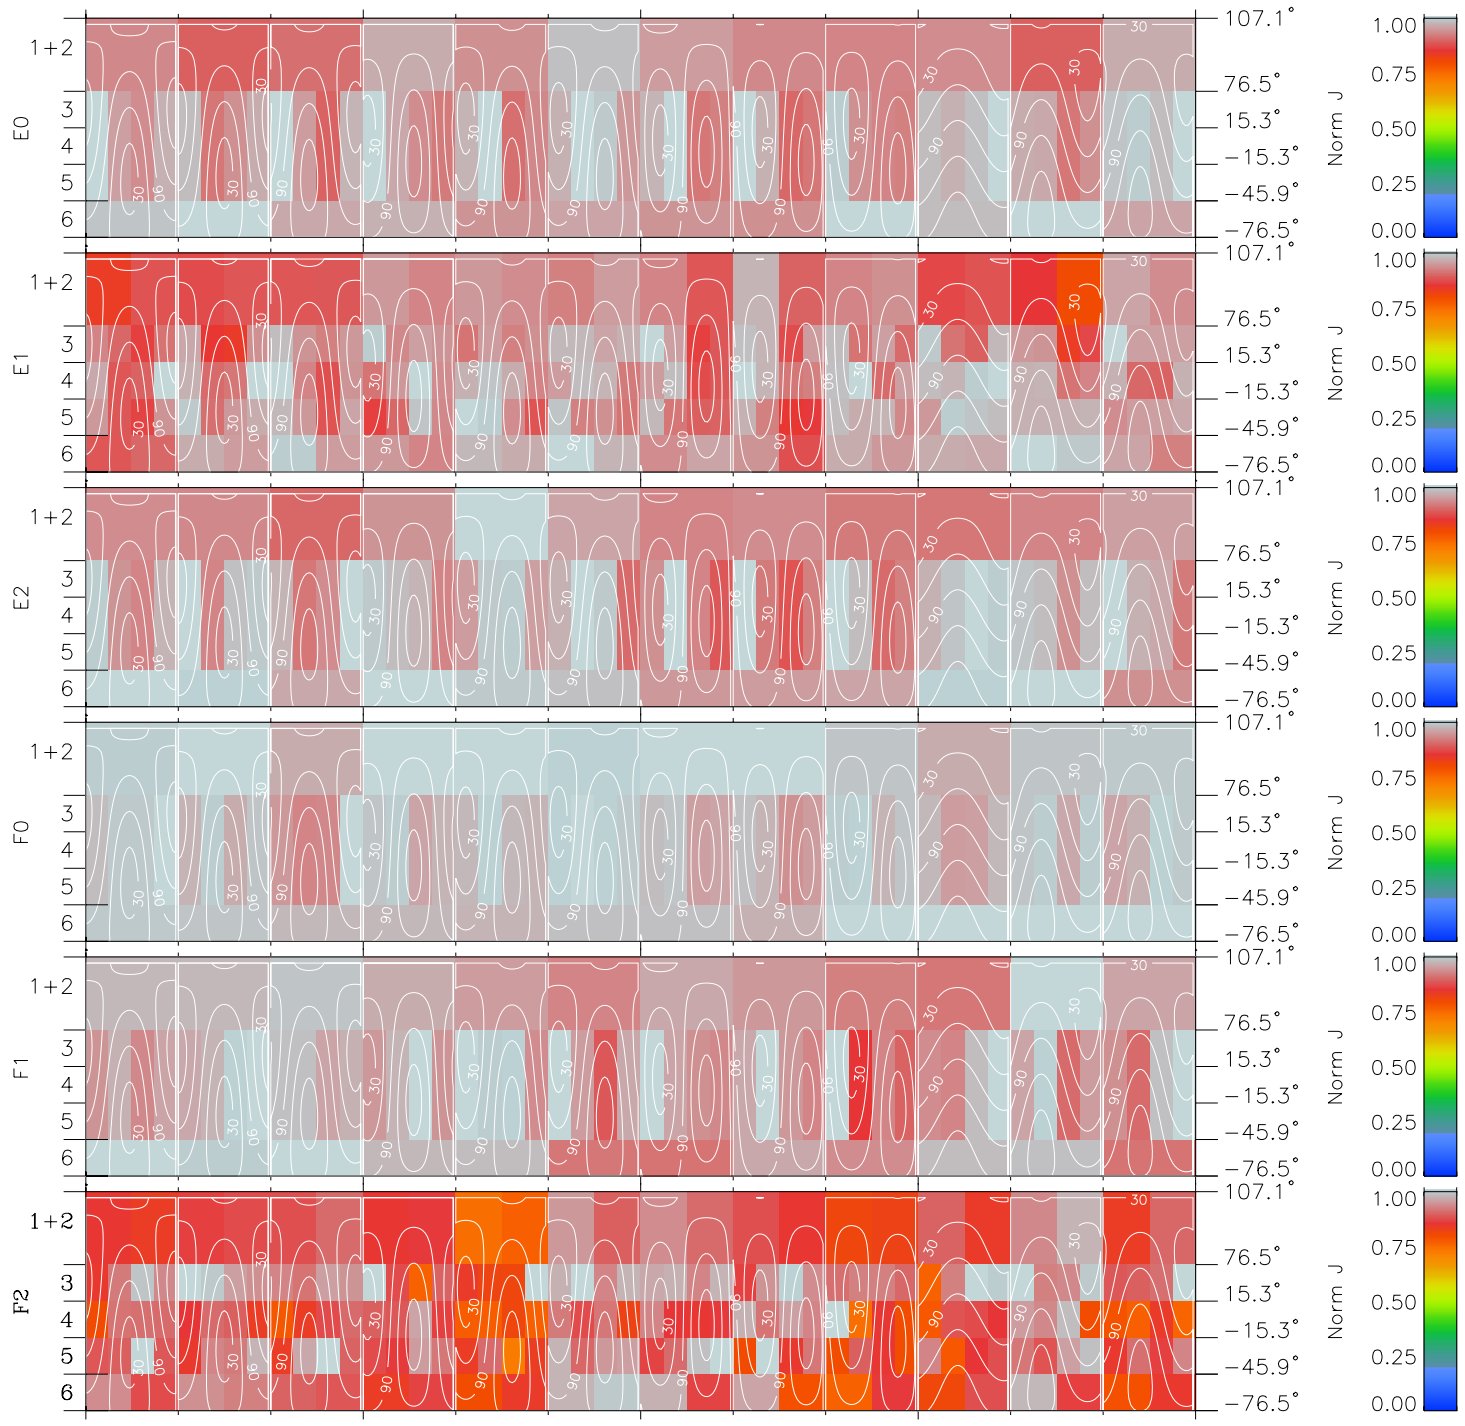

# Galileo EPD Real Time All-Sky Anisotropies 00327

Software Version: RTSKY\_NORM V 1.20  
 Data Production: 18-05-01  
 Plot Production: Mon Sep 17 15:52:52 2001  
 Color File: wondr3  
 Geofactor File: 1.1

00:00:00 2000-327	327-06	327-12	327-18	00:00:00 2000-328	X JSE(R <sub>j</sub> )
+52.06	+52.04	+52.02	+52.00	+51.98	Y JSE(R <sub>j</sub> )
191.69	190.97	190.25	189.52	188.79	Z JSE(R <sub>j</sub> )
2.90	2.90	2.91	2.91	2.91	

- ◇ = Jupiter look direction
- = Corotation look direction