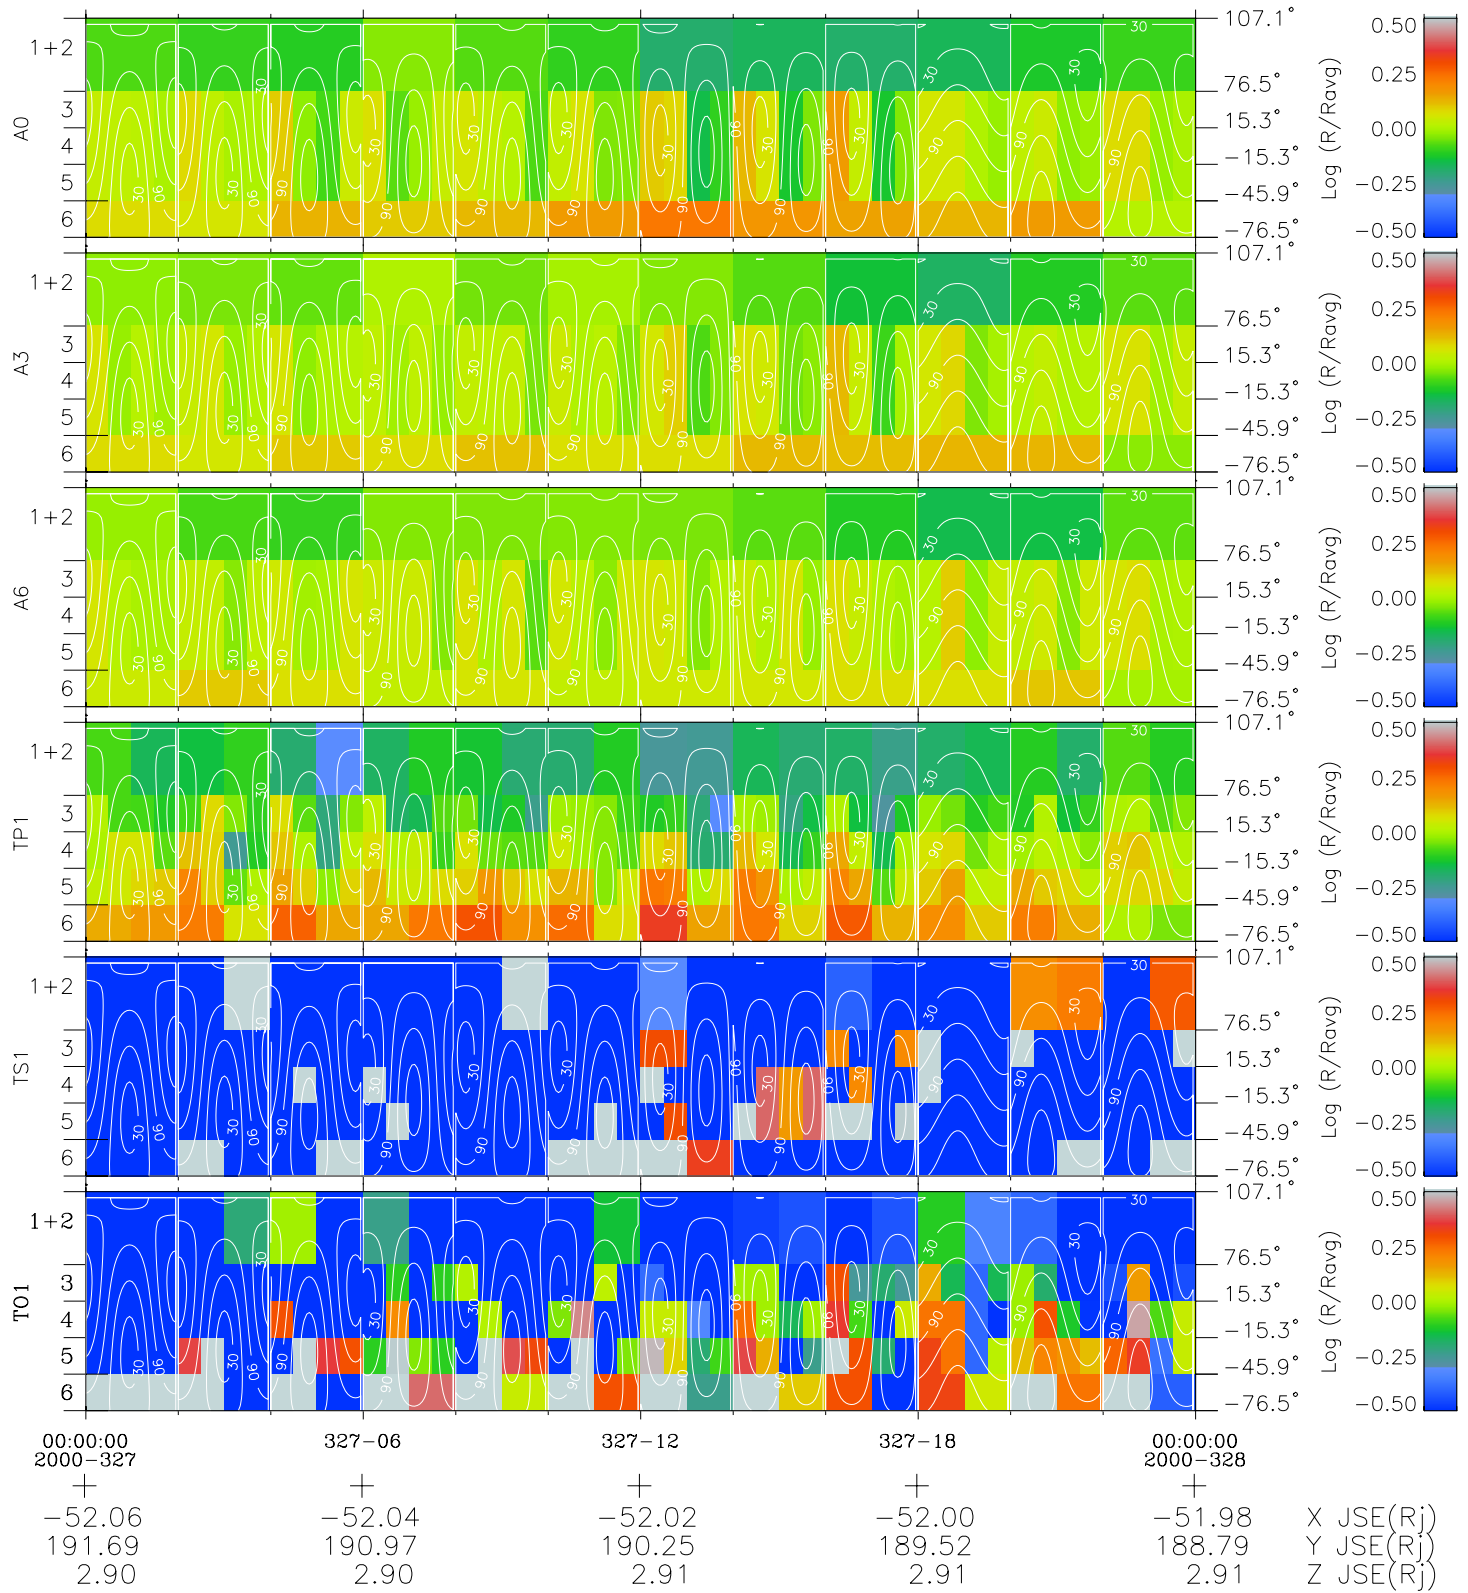

# Galileo EPD Real Time All-Sky Anisotropies 00327

Software Version: RTSKY\_MEAN V 1.20  
 Data Production: 18-05-01  
 Plot Production: Mon Sep 17 15:52:15 2001  
 Color File: wondr3  
 Geofactor File: 1.1

◇ = Jupiter look direction  
 □ = Corotation look direction