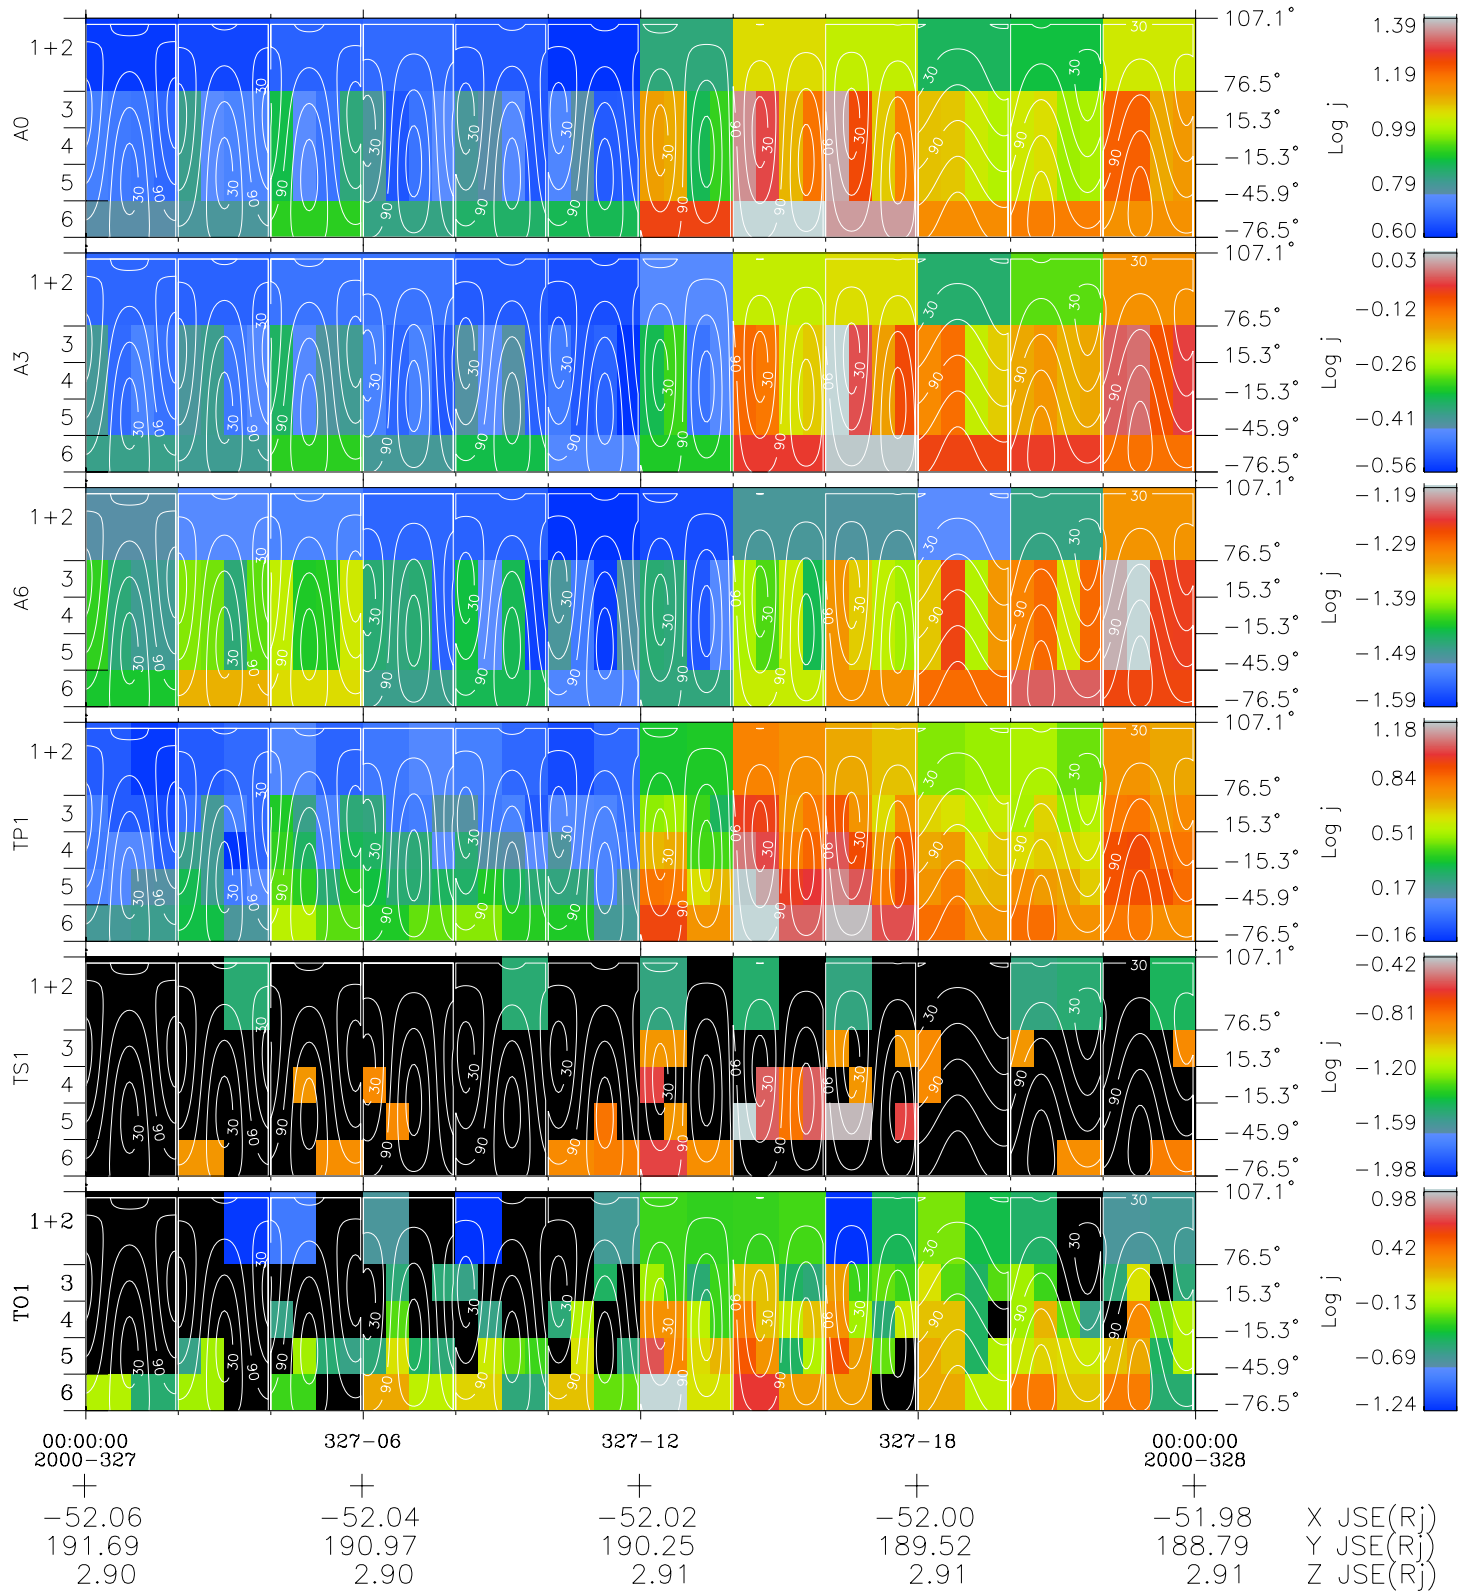

Galileo EPD Real Time All-Sky Anisotropies 00327

Software Version: RTSKY_FLUX V 1.20
 Data Production: 18-05-01
 Plot Production: Mon Sep 17 15:52:30 2001
 Color File: wondr3
 Geofactor File: 1.1

- ◇ = Jupiter look direction
- = Corotation look direction