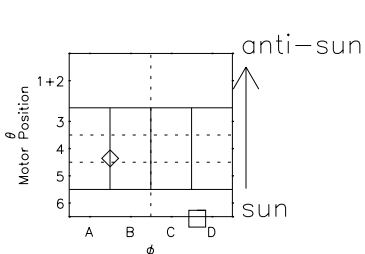

Galileo EPD Real Time All-Sky Anisotropies 00327

Software Version: RTSKY_FLUX V 1.20
 Data Production: 18-05-01
 Plot Production: Mon Sep 17 15:52:30 2001
 Color File: wondr3
 Geofactor File: 1.1

- ◇ = Jupiter look direction
- = Corotation look direction