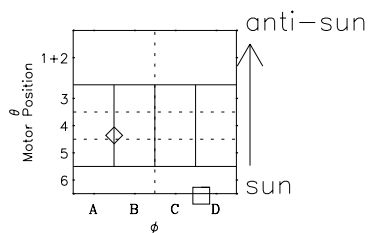

# Galileo EPD Real-Time Omni 00327

Software Version: RTLINE\_OMNI V 1.20  
Data Production: 18-05-01  
Plot Production: Mon Sep 17 15:54:04 2001

- ◇ = Jupiter look direction
- = Corotation look direction