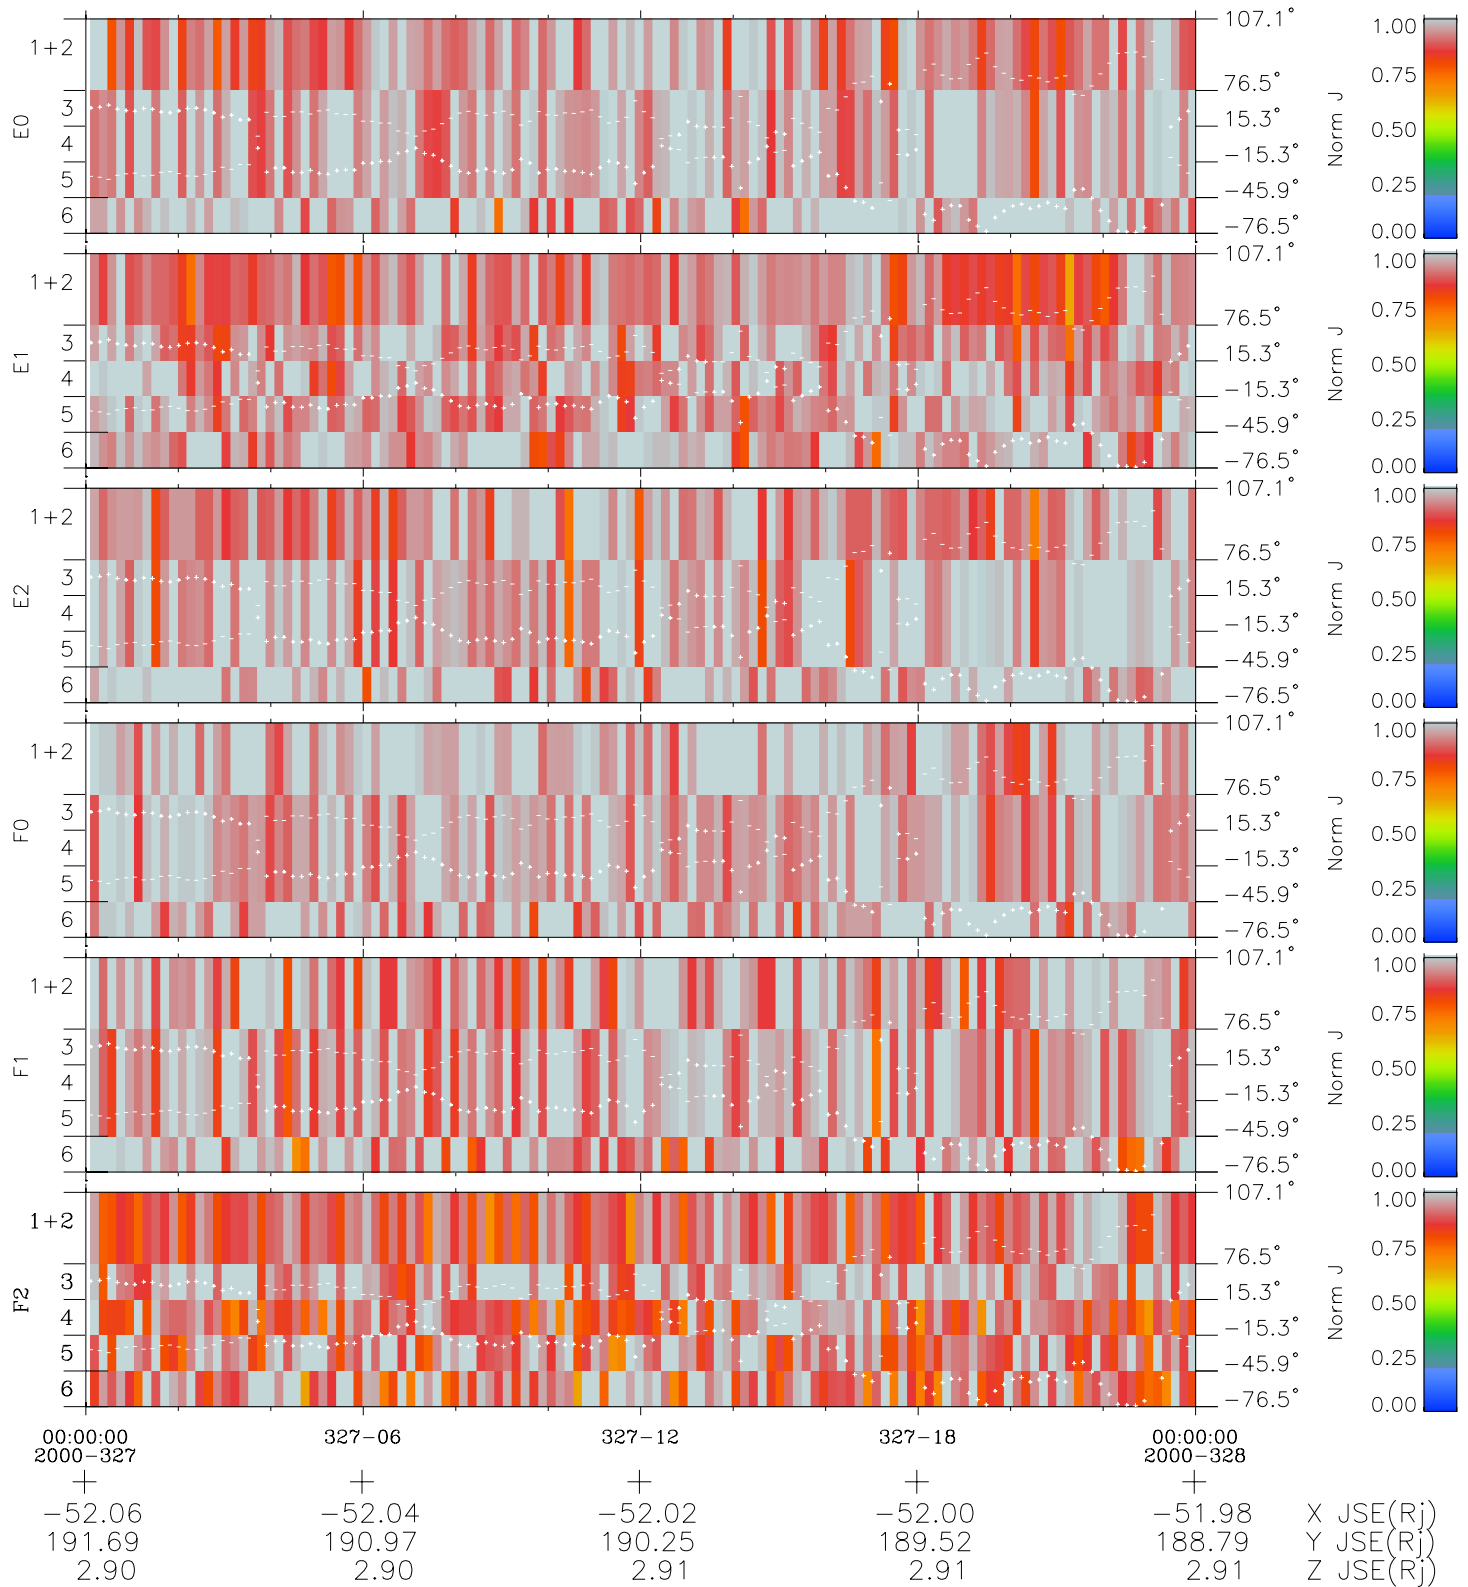

Galileo EPD Real Elevation Anisotropies 00327

Software Version: RTELEV_NORM V 1.20
Data Production: 18-05-01
Plot Production: Mon Sep 17 15:53:26 2001
Color File: wondr3
Geofactor File: 1.1

- ◇ = Jupiter look direction
- = Corotation look direction