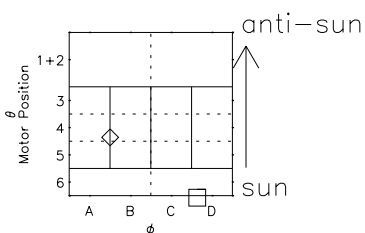

Galileo EPD Real Elevation Anisotropies 00327

Software Version: RTELEV_NORM V 1.20
Data Production: 18-05-01
Plot Production: Mon Sep 17 15:53:26 2001
Color File: wondr3
Geofactor File: 1.1

- ◇ = Jupiter look direction
- = Corotation look direction