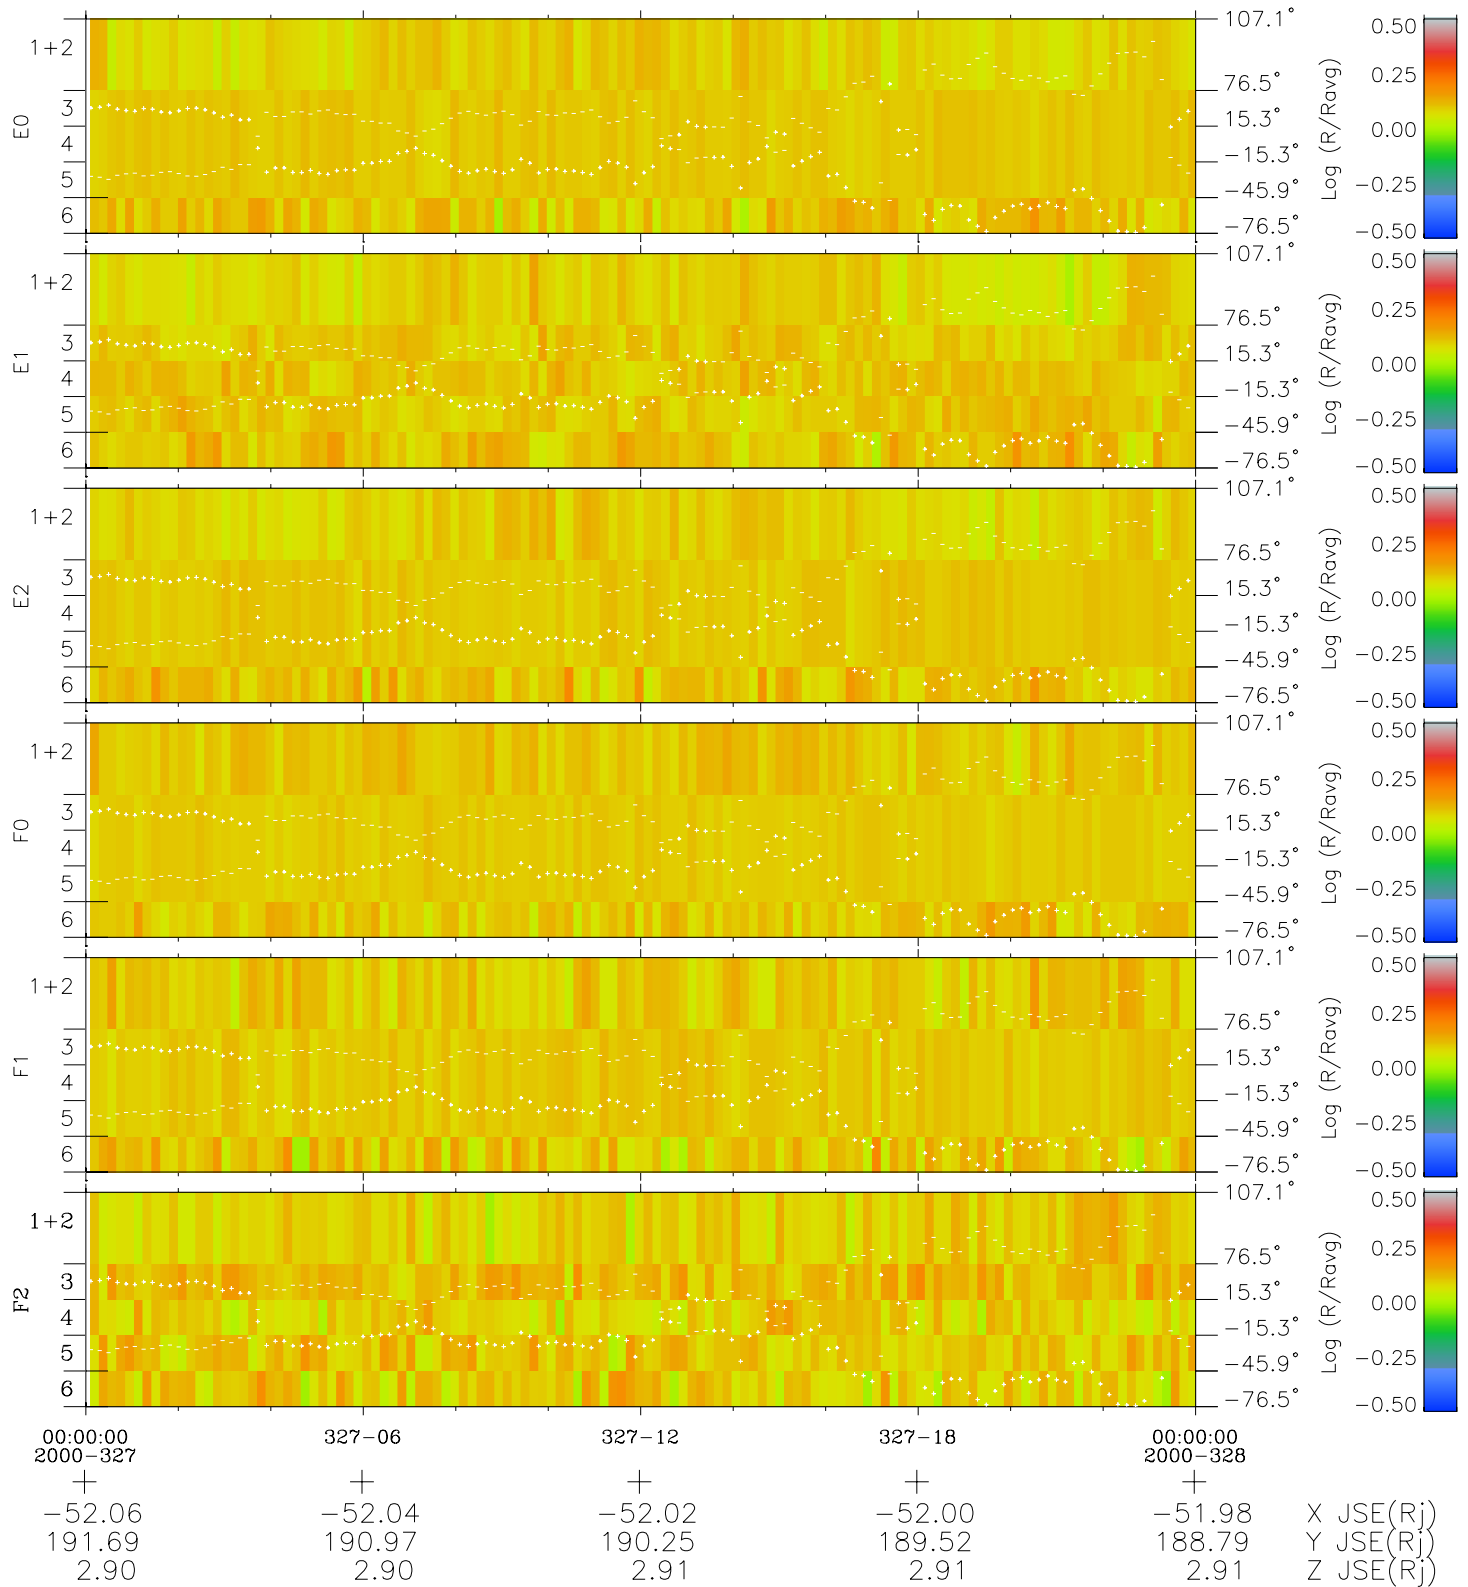

Galileo EPD Real Elevation Anisotropies 00327

Software Version: RTELEV_MEAN V 1.20
 Data Production: 18-05-01
 Plot Production: Mon Sep 17 15:53:04 2001
 Color File: wondr3
 Geofactor File: 1.1

- ◇ = Jupiter look direction
- = Corotation look direction