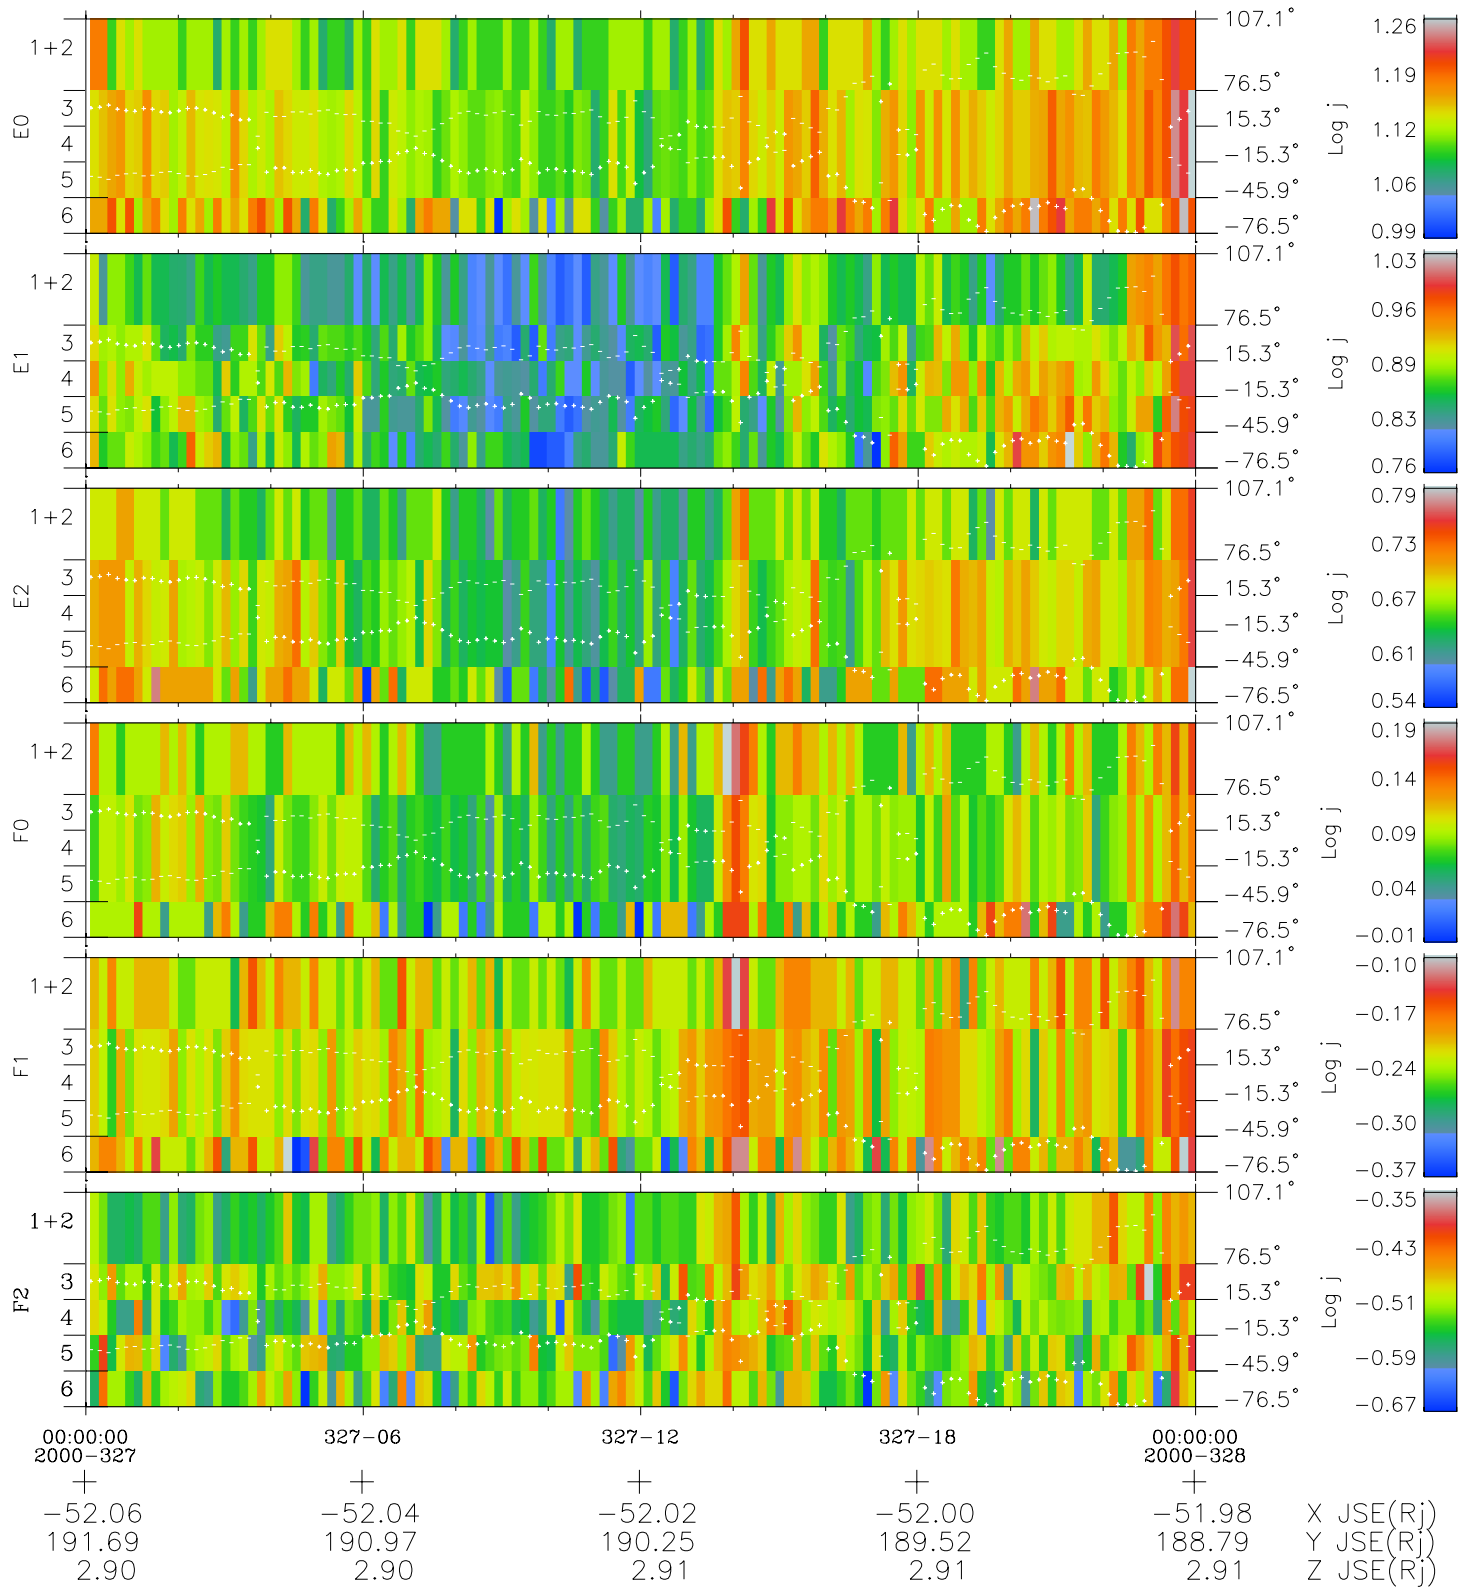

# Galileo EPD Real Elevation Anisotropies 00327

Software Version: RTELEV\_FLUX V 1.20  
 Data Production: 18-05-01  
 Plot Production: Mon Sep 17 15:53:15 2001  
 Color File: wondr3  
 Geofactor File: 1.1

◇ = Jupiter look direction  
 □ = Corotation look direction