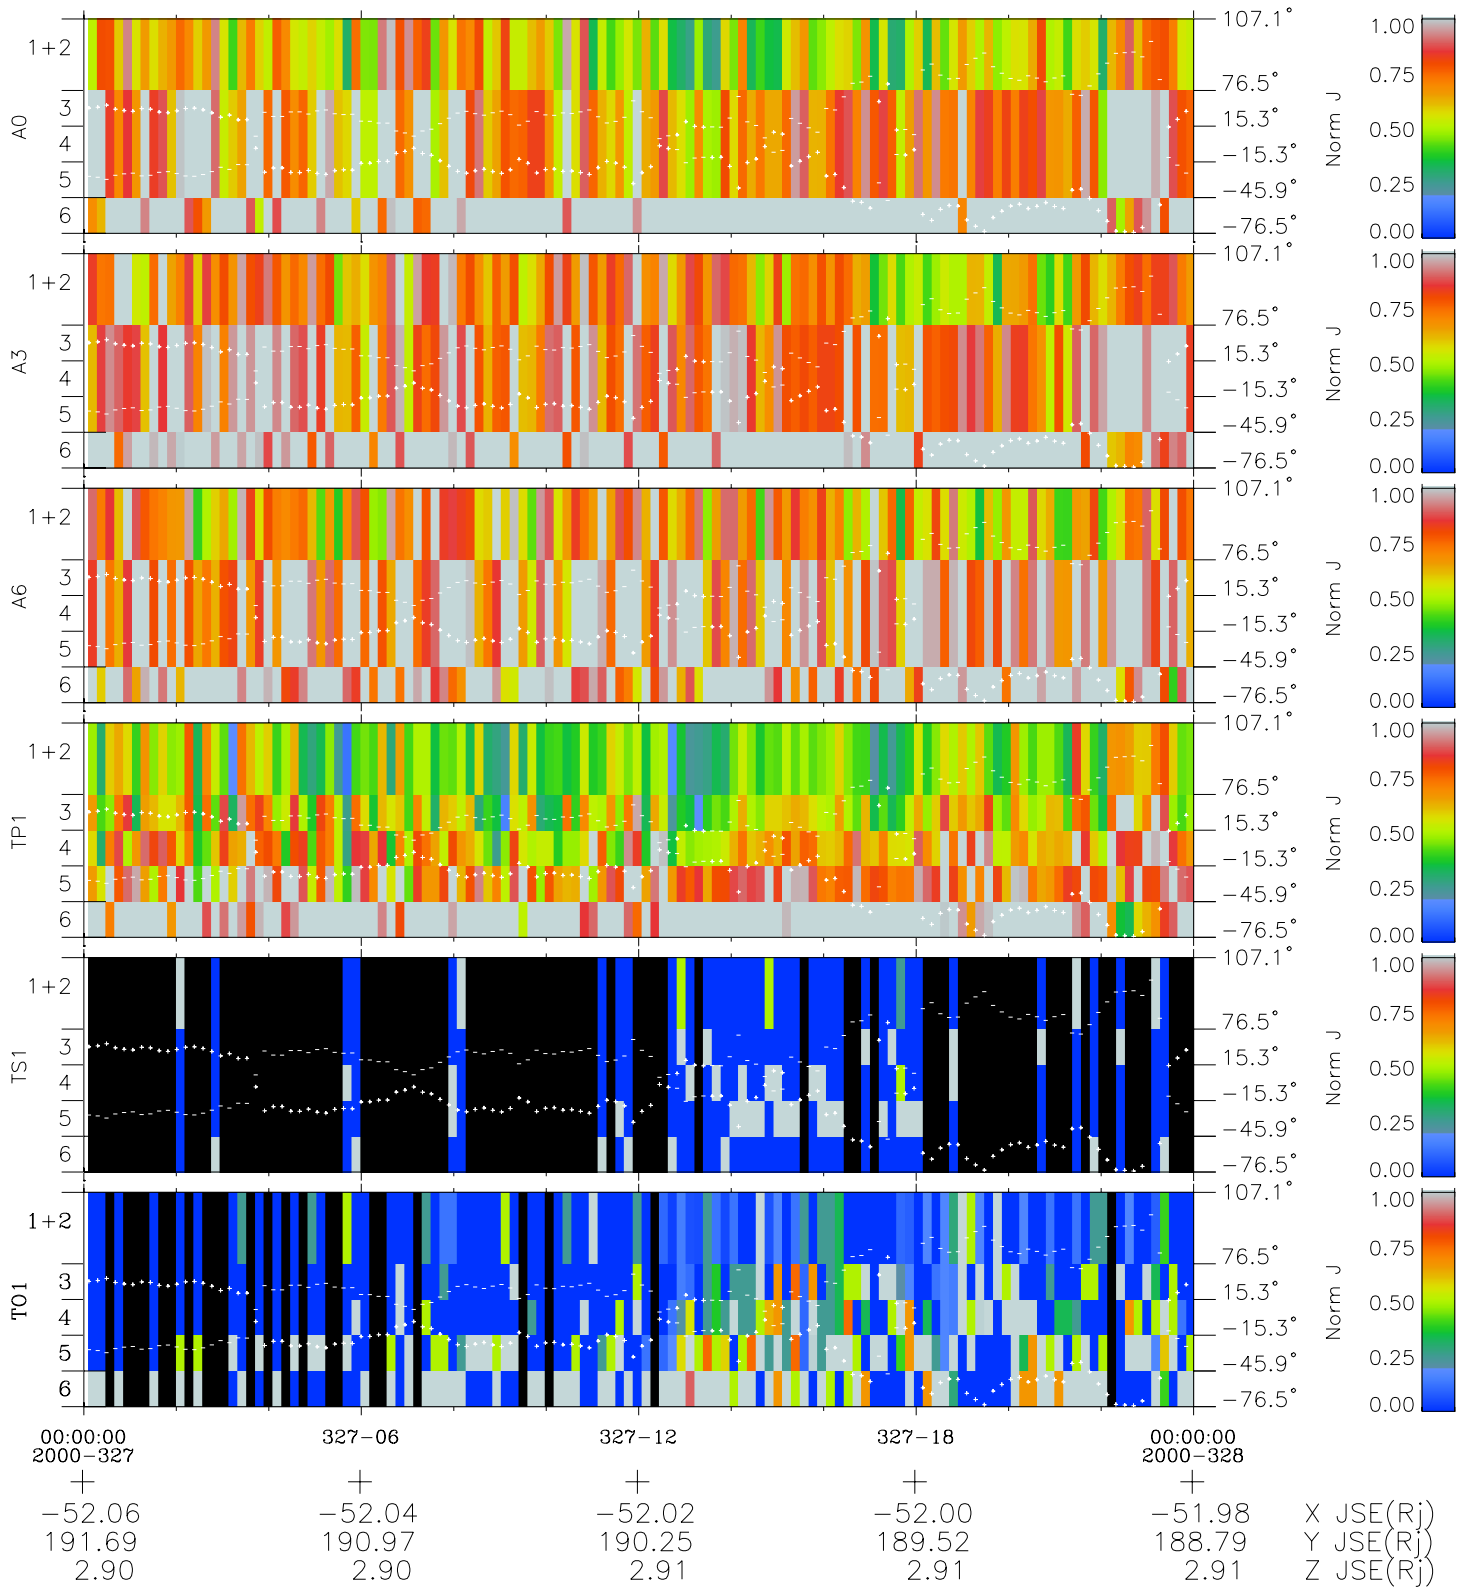

Galileo EPD Real Elevation Anisotropies 00327

Software Version: RTELEV_NORM V 1.20
Data Production: 18-05-01
Plot Production: Mon Sep 17 15:53:21 2001
Color File: wondr3
Geofactor File: 1.1

- ◇ = Jupiter look direction
- = Corotation look direction