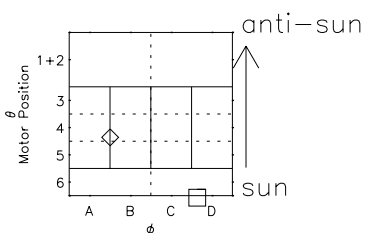

Galileo EPD Real Elevation Anisotropies 00327

Software Version: RTELEV_NORM V 1.20
Data Production: 18-05-01
Plot Production: Mon Sep 17 15:53:21 2001
Color File: wondr3
Geofactor File: 1.1

- ◇ = Jupiter look direction
- = Corotation look direction