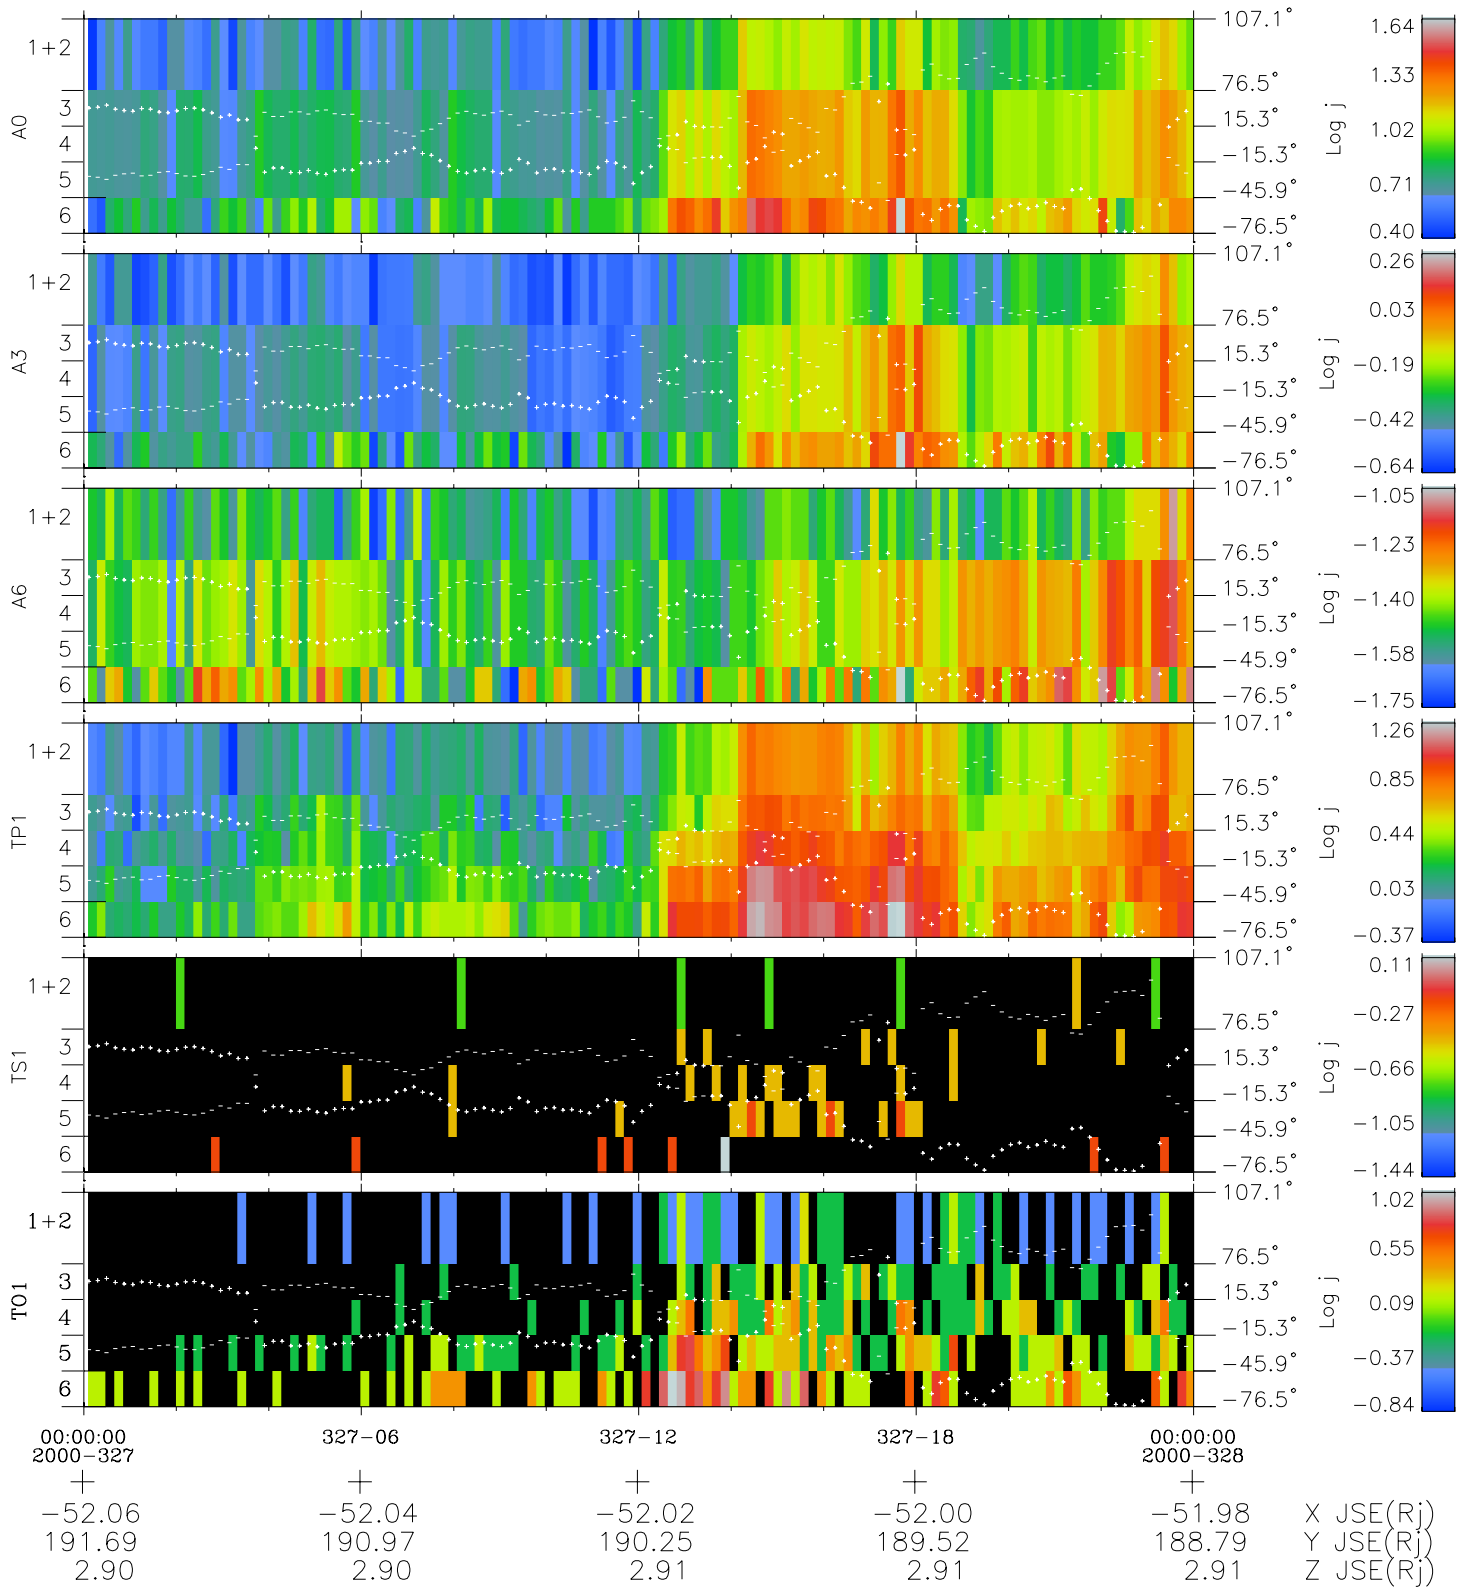

Galileo EPD Real Elevation Anisotropies 00327

Software Version: RTELEV_FLUX V 1.20
Data Production: 18-05-01
Plot Production: Mon Sep 17 15:53:10 2001
Color File: wondr3
Geofactor File: 1.1

- ◇ = Jupiter look direction
- = Corotation look direction