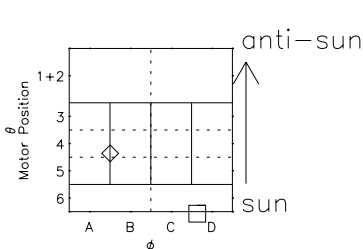

Galileo EPD Real Elevation Anisotropies 00327

Software Version: RTELEV_FLUX V 1.20
Data Production: 18-05-01
Plot Production: Mon Sep 17 15:53:10 2001
Color File: wondr3
Geofactor File: 1.1

- ◇ = Jupiter look direction
- = Corotation look direction