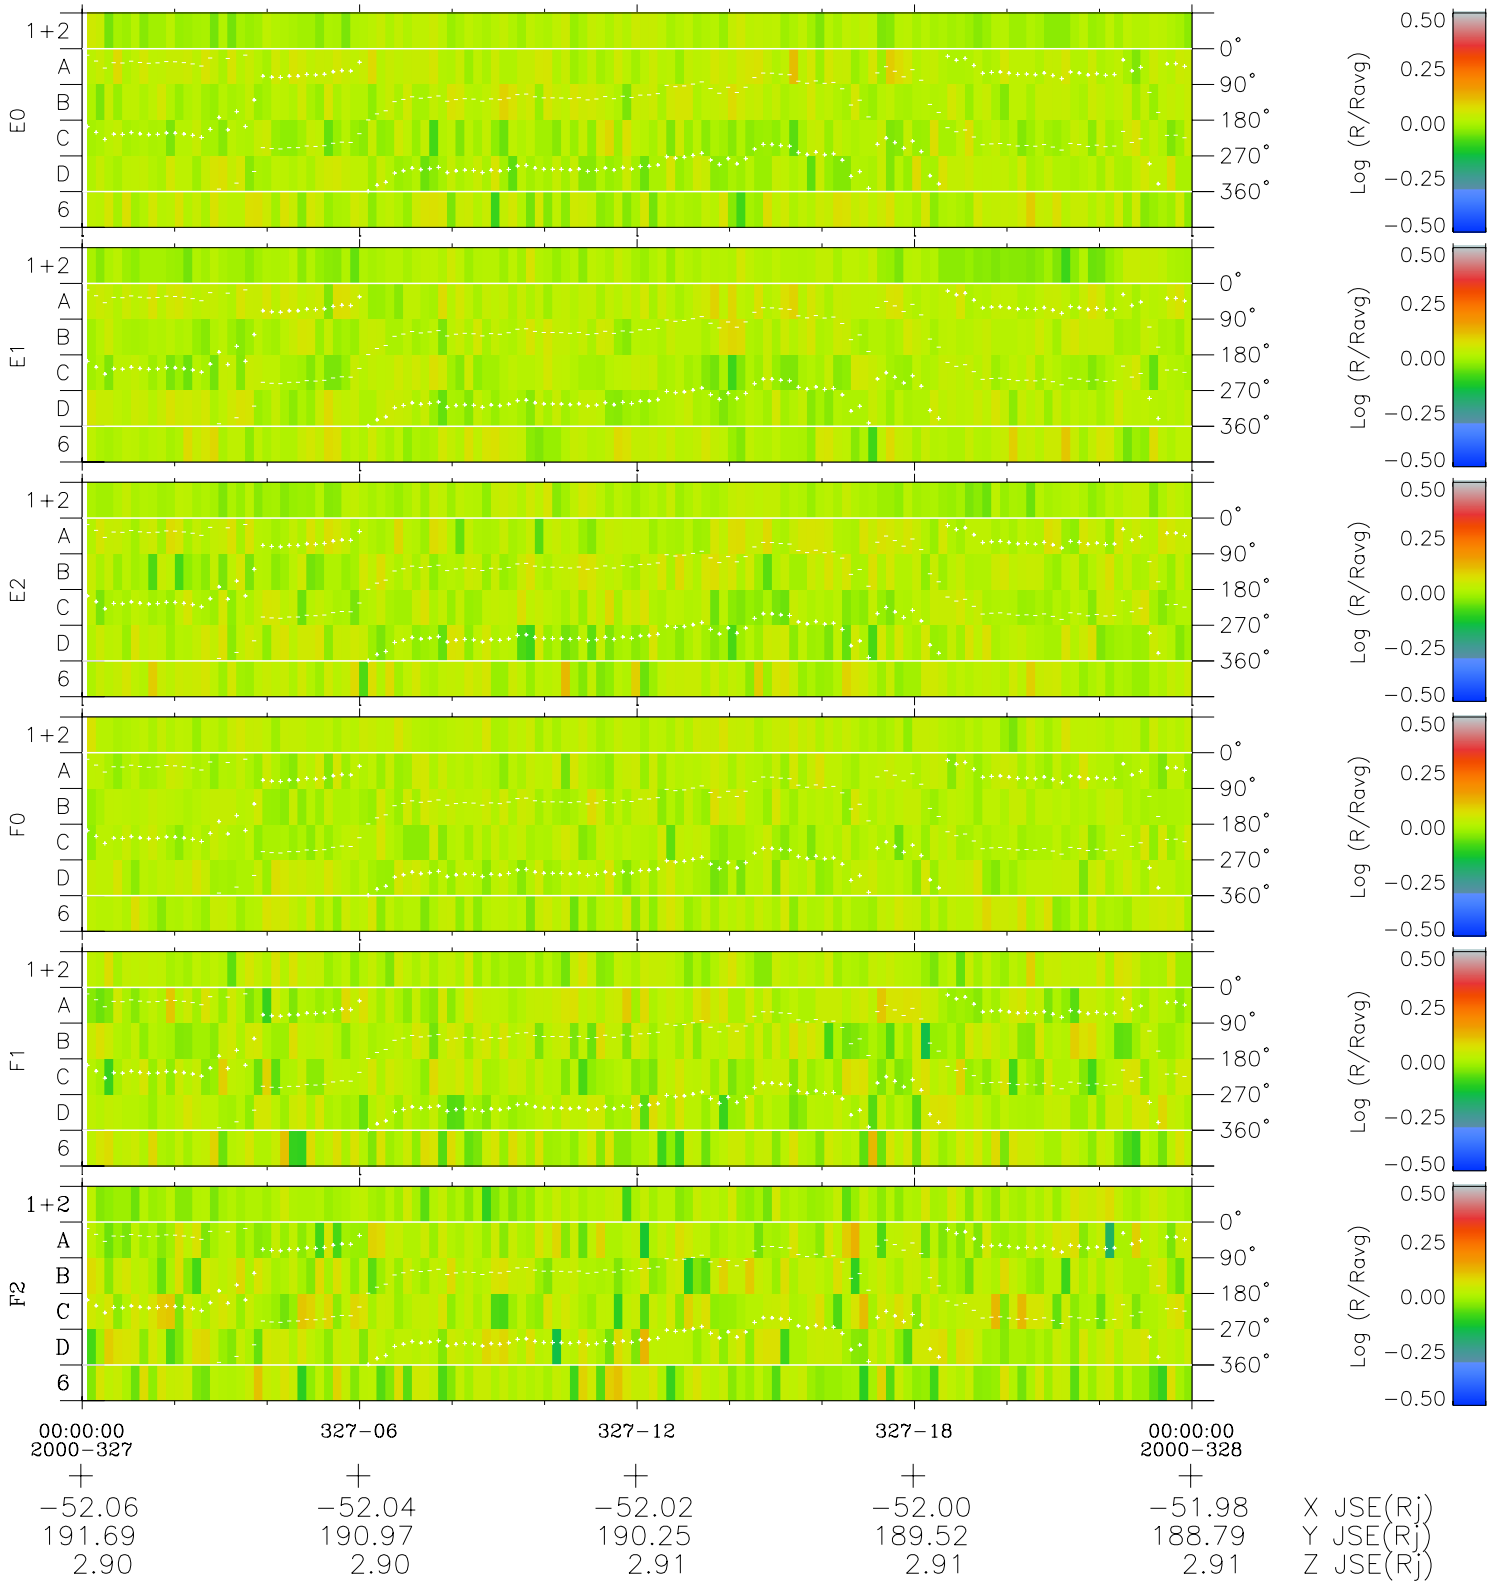

Galileo EPD Real Time Azimuth Anisotropies 00327

Software Version: RTAZIM_MEAN V 1.20
 Data Production: 18-05-01
 Plot Production: Mon Sep 17 15:53:37 2001
 Color File: wondr3
 Geofactor File: 1.1

- ◇ = Jupiter look direction
- = Corotation look direction