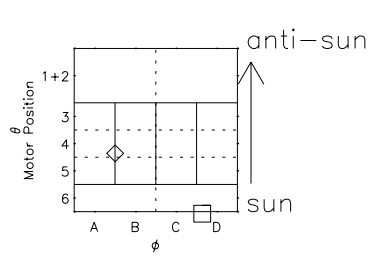

Galileo EPD Real Time Azimuth Anisotropies 00327

Software Version: RTAZIM_MEAN V 1.20
 Data Production: 18-05-01
 Plot Production: Mon Sep 17 15:53:37 2001
 Color File: wondr3
 Geofactor File: 1.1

- ◇ = Jupiter look direction
- = Corotation look direction