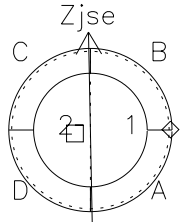

Galileo EPD Real Time Azimuth Anisotropies 00327

Software Version: RTAZIM_MEAN V 1.20
 Data Production: 18-05-01
 Plot Production: Mon Sep 17 15:53:37 2001
 Color File: wondr3
 Geofactor File: 1.1

- ◇ = Jupiter look direction
- = Corotation look direction