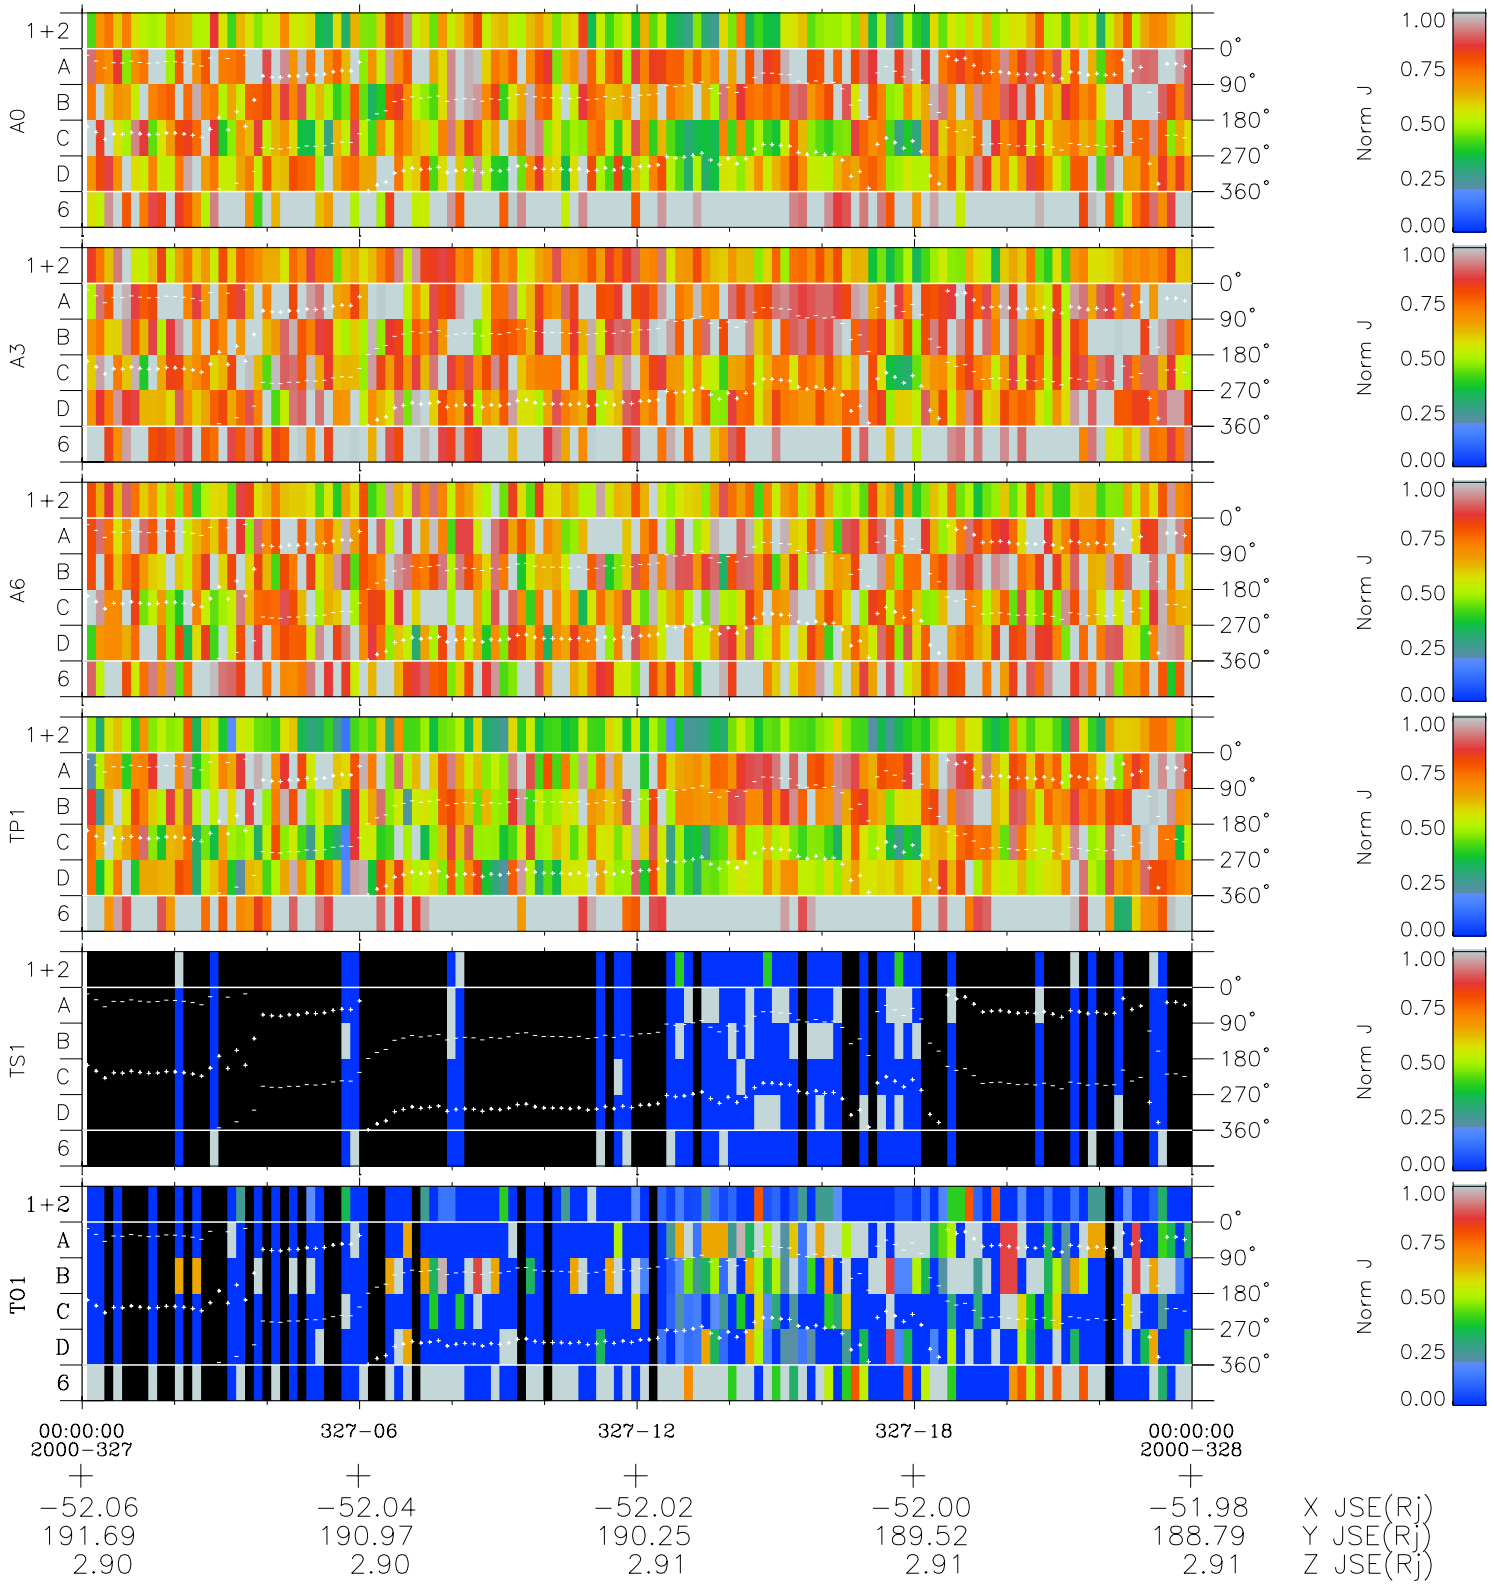

Galileo EPD Real Time Azimuth Anisotropies 00327

Software Version: RTAZIM_NORM V 1.20
Data Production: 18-05-01
Plot Production: Mon Sep 17 15:53:53 2001
Color File: wondr3
Geofactor File: 1.1

◇ = Jupiter look direction
□ = Corotation look direction