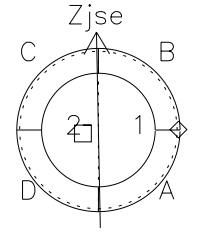

Galileo EPD Real Time Azimuth Anisotropies 00327

Software Version: RTAZIM_NORM V 1.20
Data Production: 18-05-01
Plot Production: Mon Sep 17 15:53:53 2001
Color File: wondr3
Geofactor File: 1.1

◇ = Jupiter look direction
□ = Corotation look direction