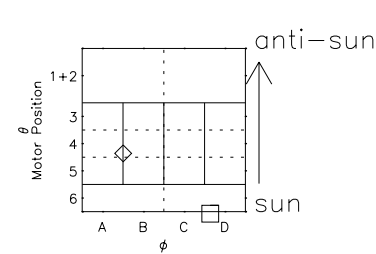

Galileo EPD Real Time Azimuth Anisotropies 00327

Software Version: RTAZIM_NORM V 1.20
Data Production: 18-05-01
Plot Production: Mon Sep 17 15:53:53 2001
Color File: wondr3
Geofactor File: 1.1

◇ = Jupiter look direction
□ = Corotation look direction