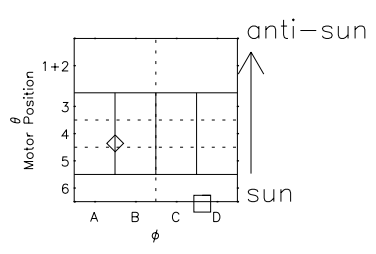

Galileo EPD Real Time Azimuth Anisotropies 00327

Software Version: RTAZIM_MEAN V 1.20
Data Production: 18-05-01
Plot Production: Mon Sep 17 15:53:32 2001
Color File: wondr3
Geofactor File: 1.1

◇ = Jupiter look direction
□ = Corotation look direction