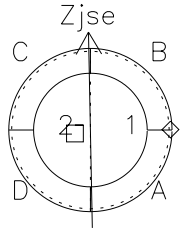

Galileo EPD Real Time Azimuth Anisotropies 00327

Software Version: RTAZIM_MEAN V 1.20
Data Production: 18-05-01
Plot Production: Mon Sep 17 15:53:32 2001
Color File: wondr3
Geofactor File: 1.1

◇ = Jupiter look direction
□ = Corotation look direction