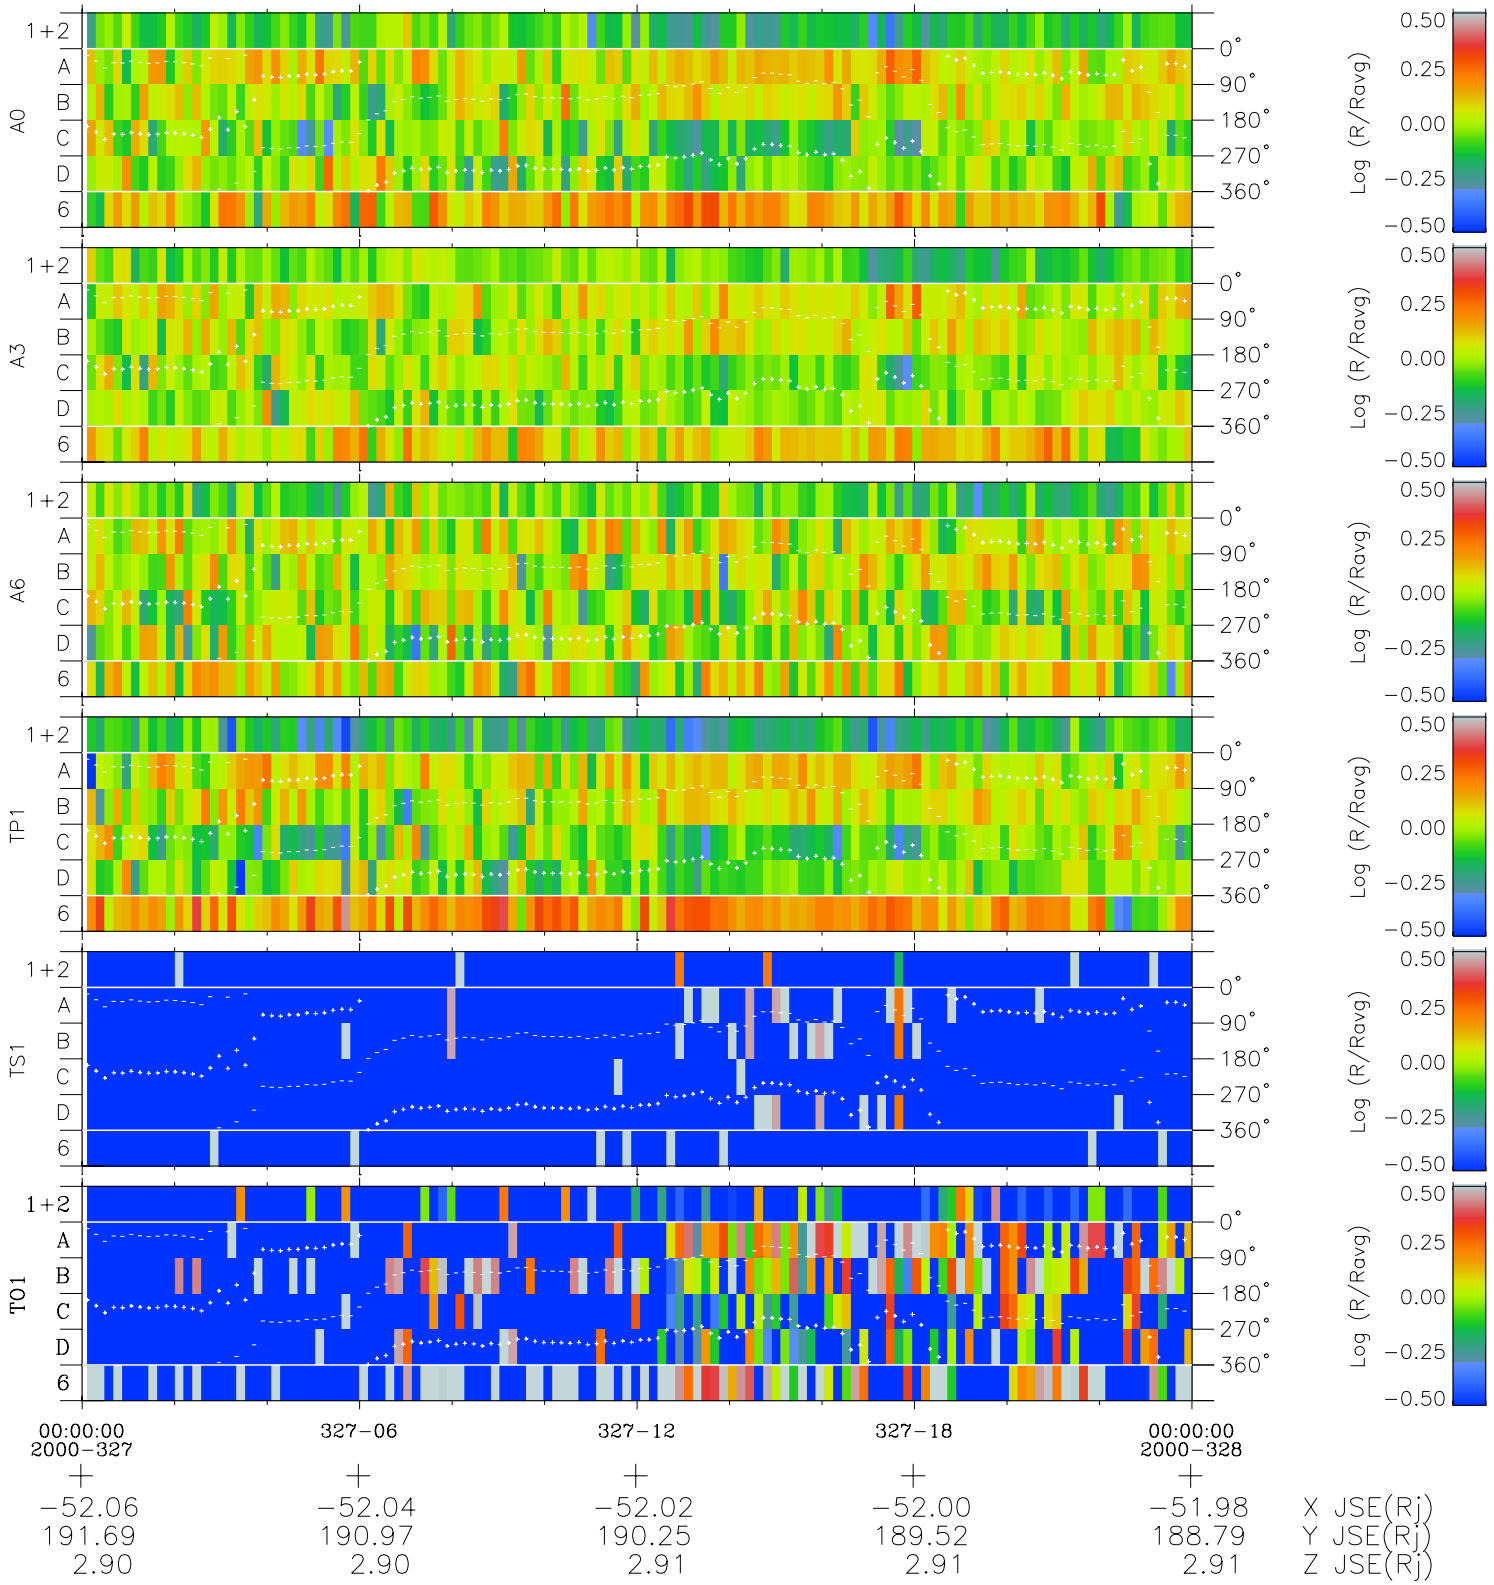

Galileo EPD Real Time Azimuth Anisotropies 00327

Software Version: RTAZIM_MEAN V 1.20
Data Production: 18-05-01
Plot Production: Mon Sep 17 15:53:32 2001
Color File: wondr3
Geofactor File: 1.1

◇ = Jupiter look direction
□ = Corotation look direction