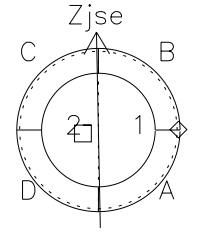

Galileo EPD Real Time Azimuth Anisotropies 00327

Software Version: RTAZIM_FLUX V 1.20
 Data Production: 18-05-01
 Plot Production: Mon Sep 17 15:53:42 2001
 Color File: wondr3
 Geofactor File: 1.1

◇ = Jupiter look direction
 □ = Corotation look direction