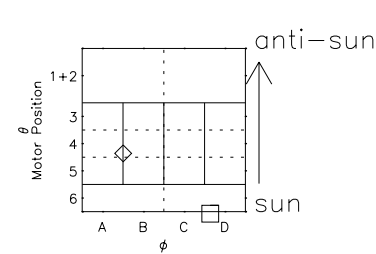

Galileo EPD Real Time Azimuth Anisotropies 00327

Software Version: RTAZIM_FLUX V 1.20
 Data Production: 18-05-01
 Plot Production: Mon Sep 17 15:53:42 2001
 Color File: wondr3
 Geofactor File: 1.1

◇ = Jupiter look direction
 □ = Corotation look direction