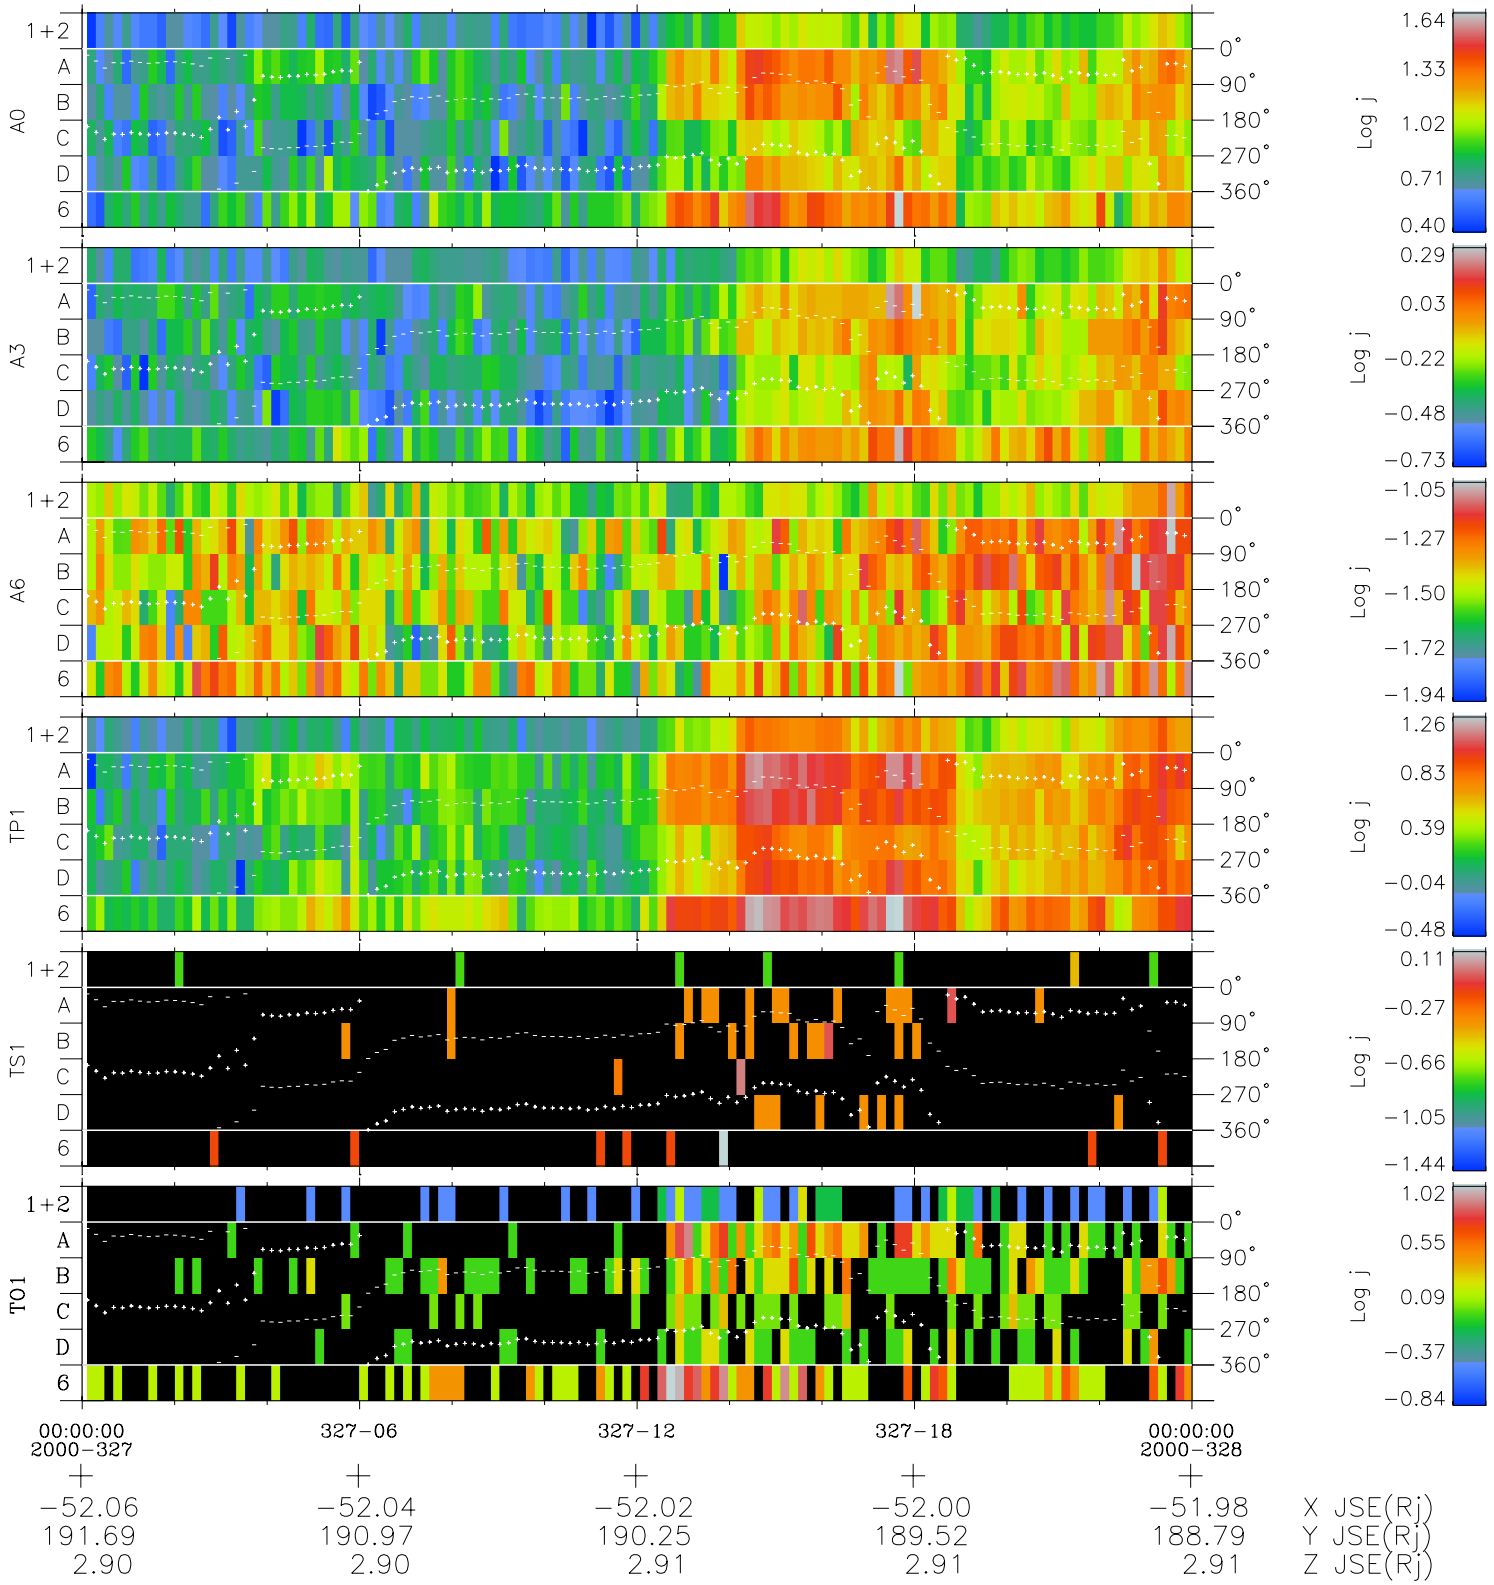

Galileo EPD Real Time Azimuth Anisotropies 00327

Software Version: RTAZIM_FLUX V 1.20
 Data Production: 18-05-01
 Plot Production: Mon Sep 17 15:53:42 2001
 Color File: wondr3
 Geofactor File: 1.1

◇ = Jupiter look direction
 □ = Corotation look direction