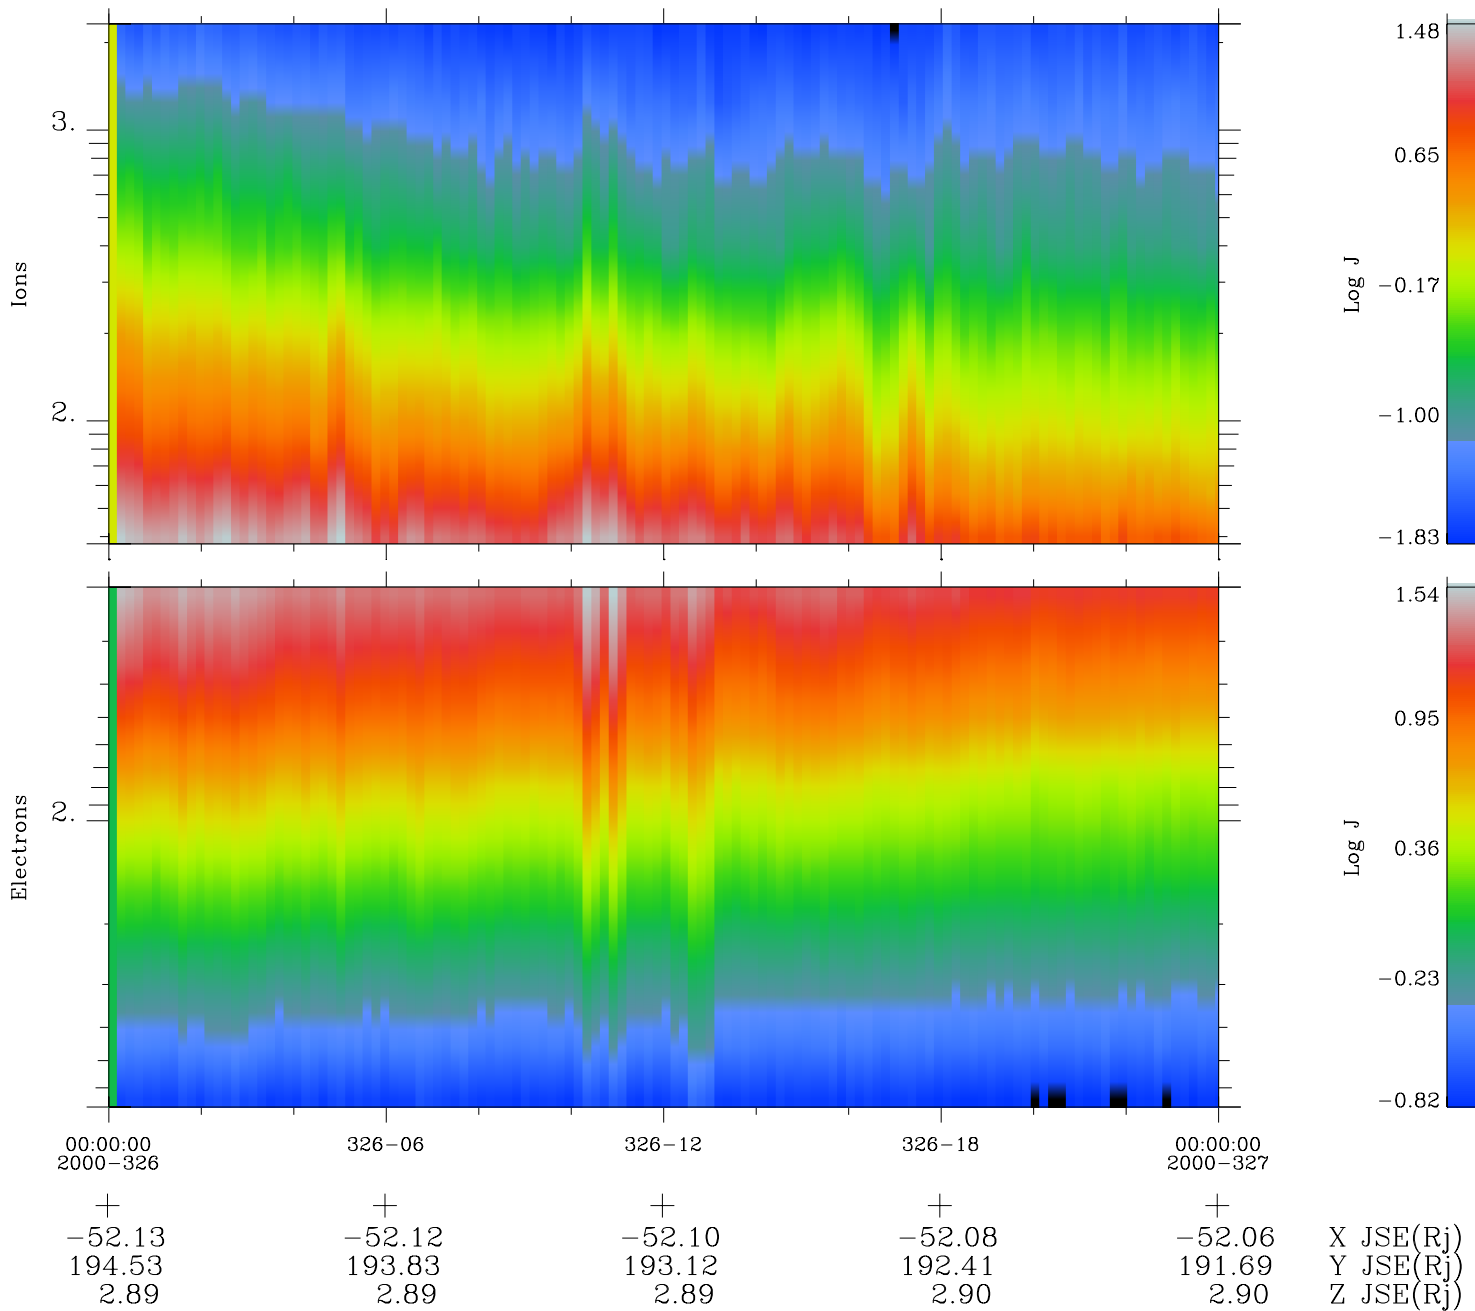

Galileo EPD Real Time Omni Spectrum 00326

Software Version: RTSPEC_OMNI V 1.20
 Data Production: 18-05-01
 Plot Production: Mon Sep 17 15:43:58 2001
 Color File: wondr3
 Geofactor File: 1.1

- ◇ = Jupiter look direction
- = Corotation look direction