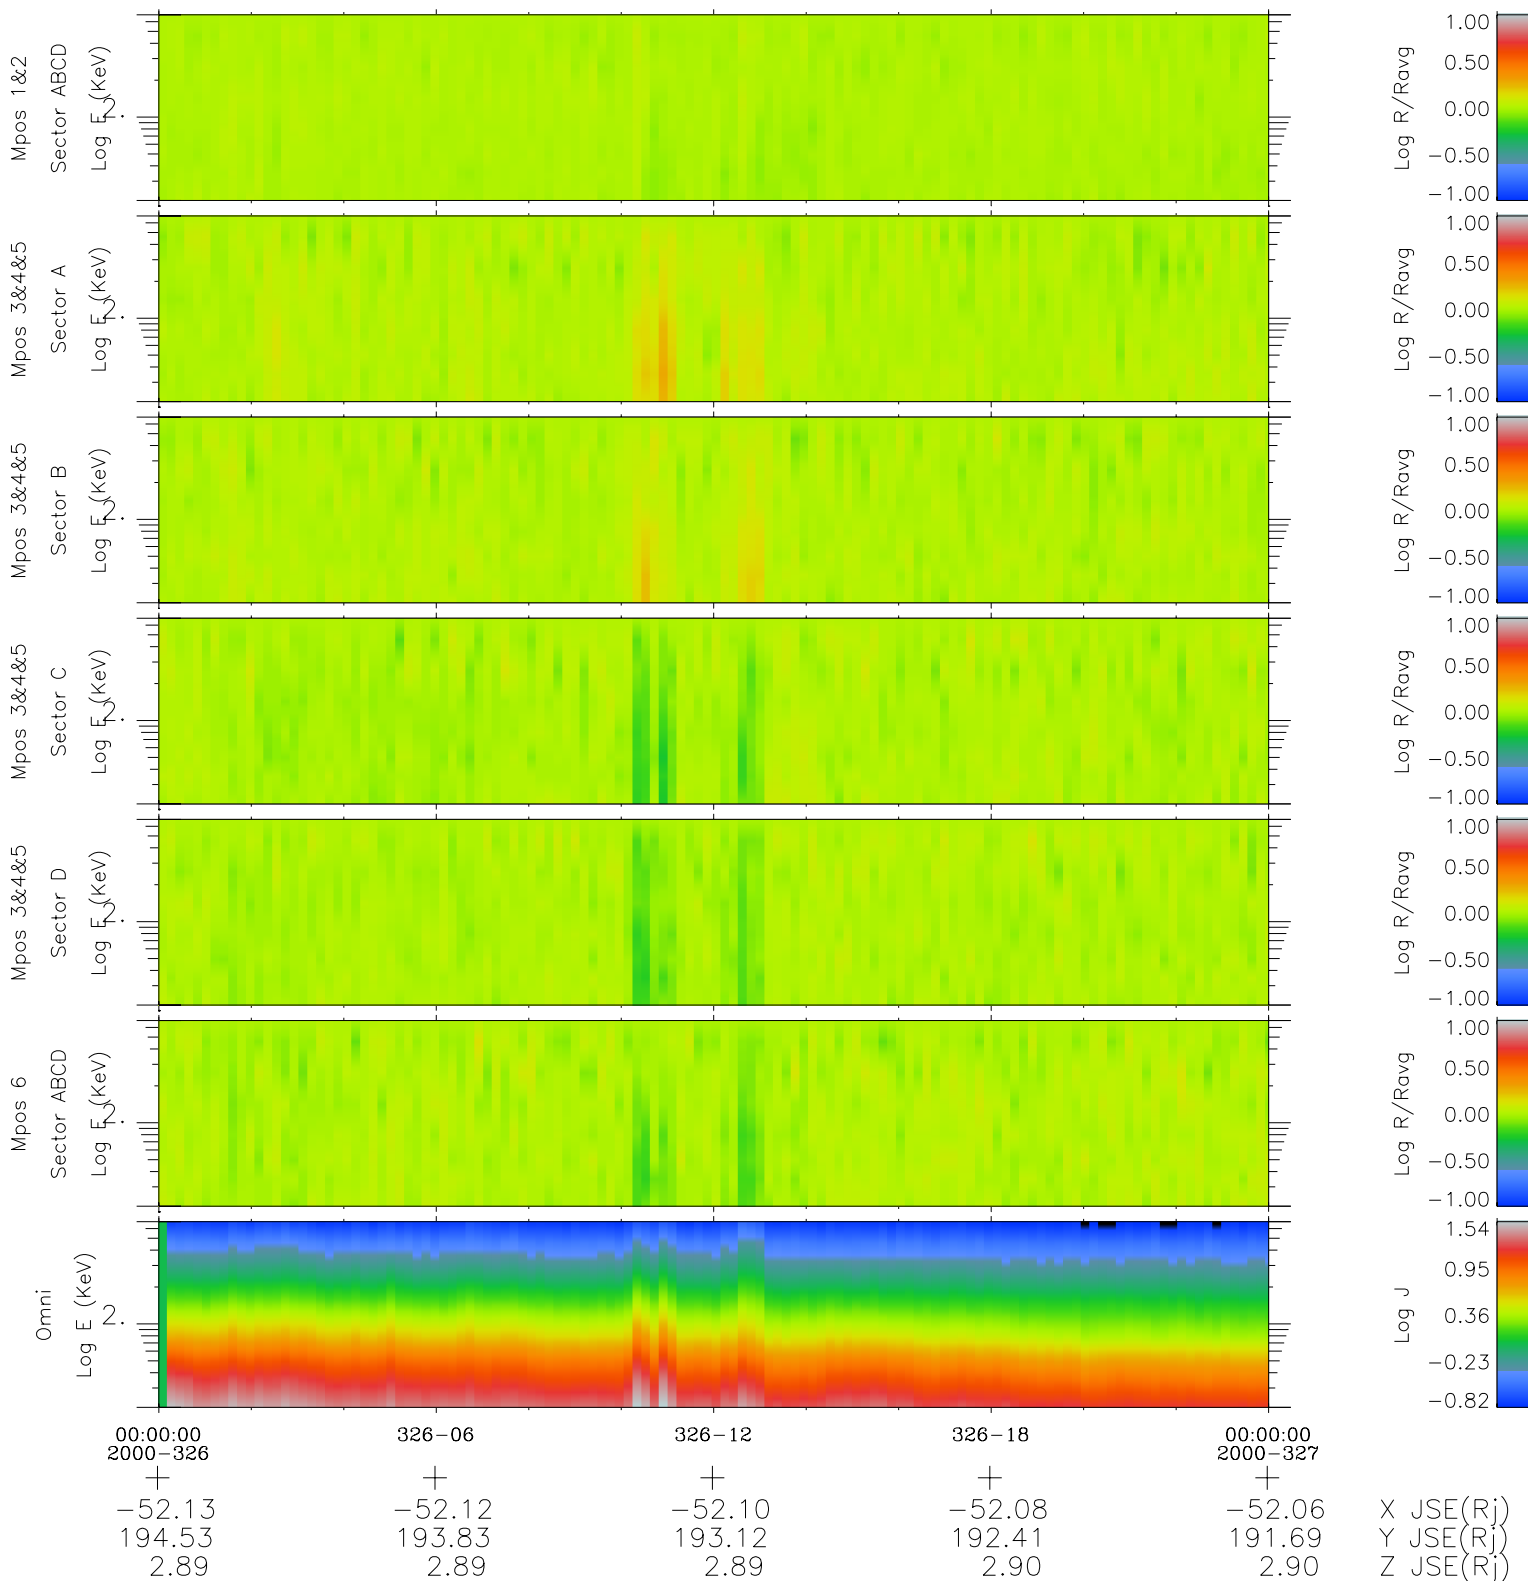

Galileo EPD Real Time R6 Electrons Spectra 00326

Software Version: RTSPEC_R6 V 1.20
 Data Production: 18-05-01
 Plot Production: Mon Sep 17 15:43:52 2001
 Color File: wondr3
 Geofactor File: 1.1

- ◇ = Jupiter look direction
- = Corotation look direction