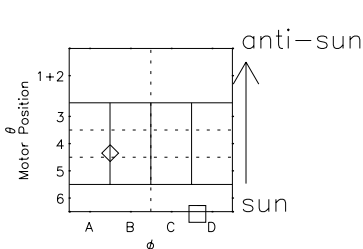

Galileo EPD Real Time R6 Ions Spectra 00326

Software Version: RTSPEC_R6 V 1.20
 Data Production: 18-05-01
 Plot Production: Mon Sep 17 15:43:46 2001
 Color File: wondr3
 Geofactor File: 1.1

- ◇ = Jupiter look direction
- = Corotation look direction