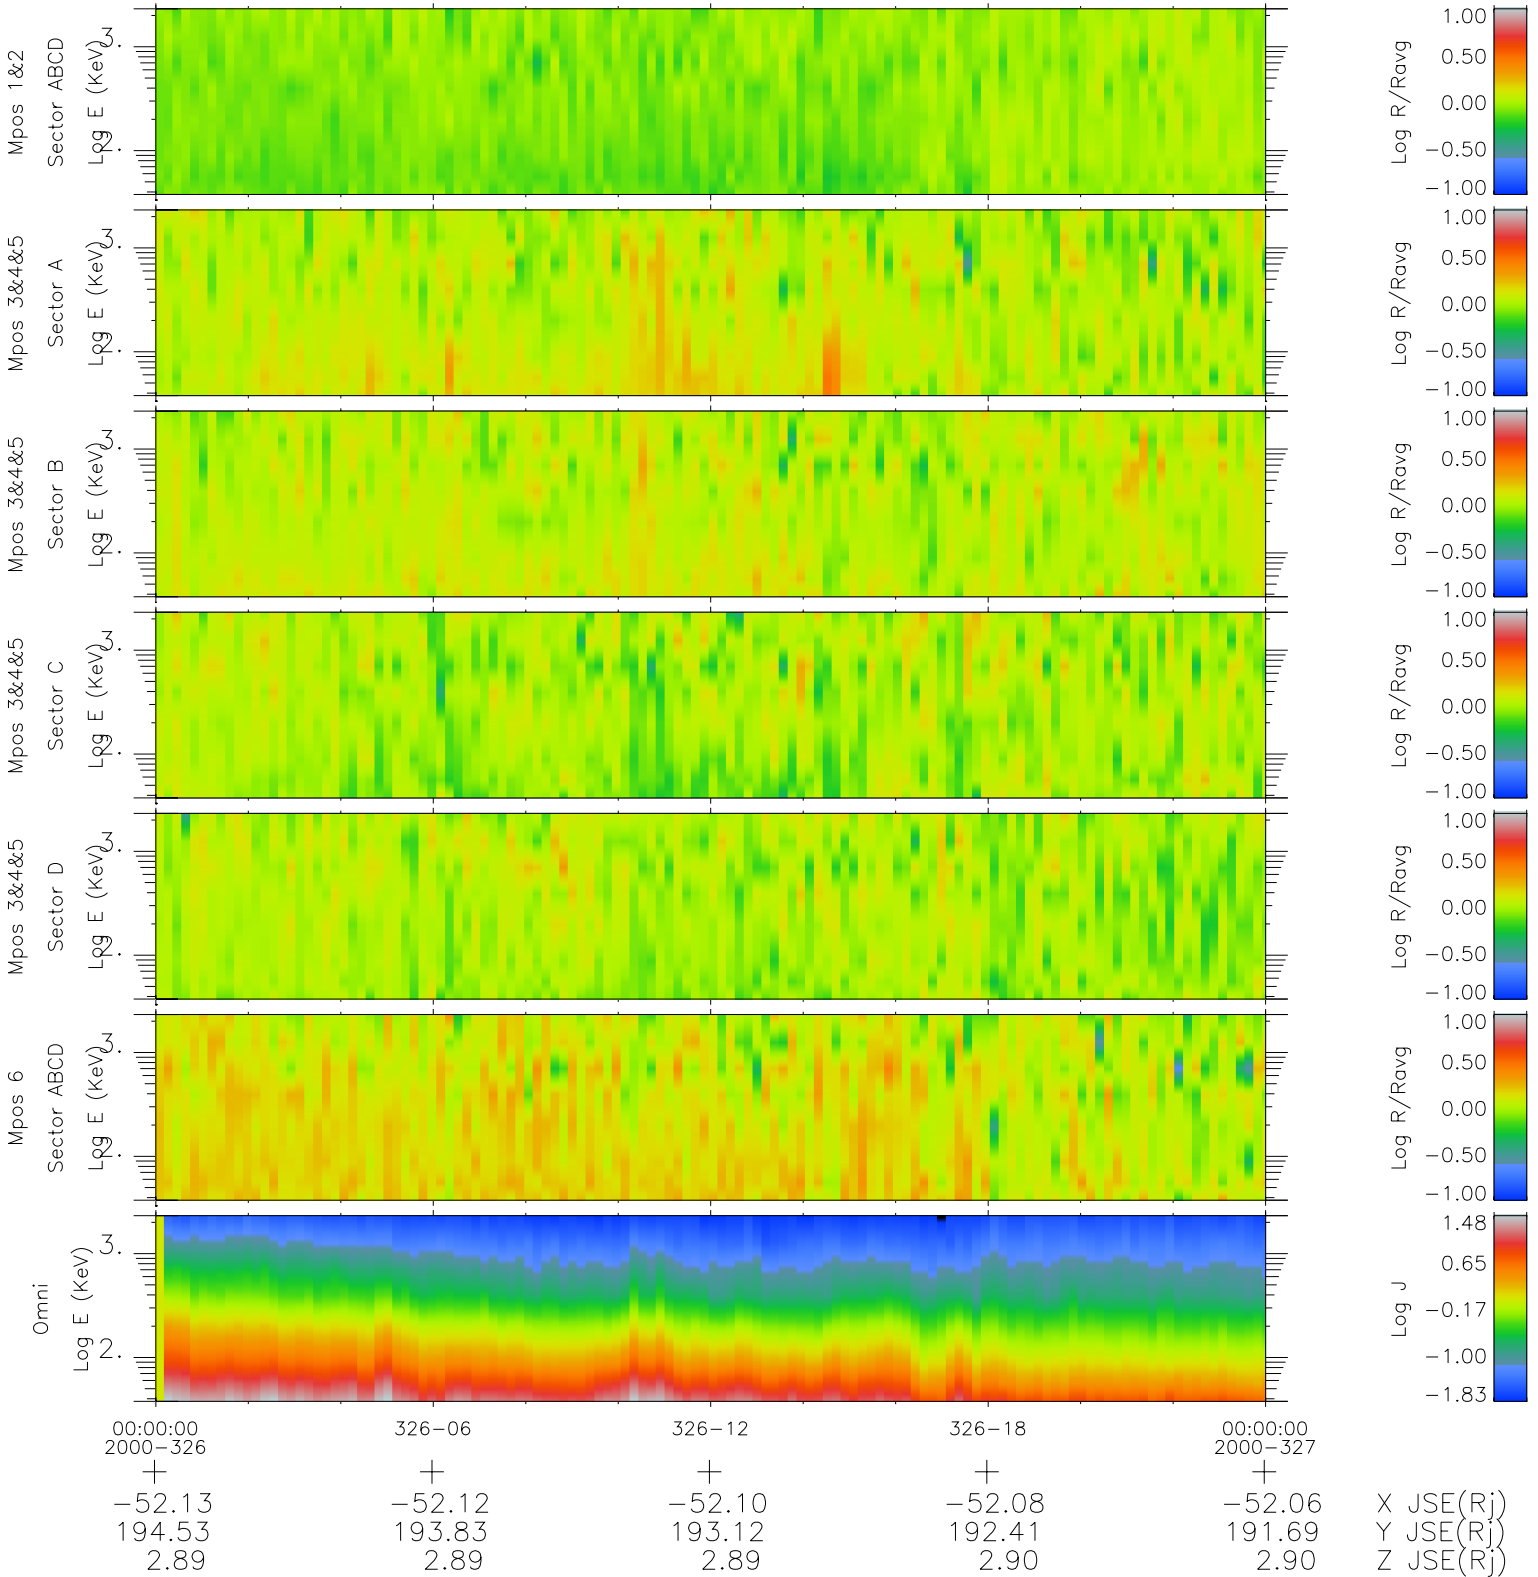

Galileo EPD Real Time R6 Ions Spectra 00326

Software Version: RTSPEC_R6 V 1.20
 Data Production: 18-05-01
 Plot Production: Mon Sep 17 15:43:46 2001
 Color File: wondr3
 Geofactor File: 1.1

- ◇ = Jupiter look direction
- = Corotation look direction