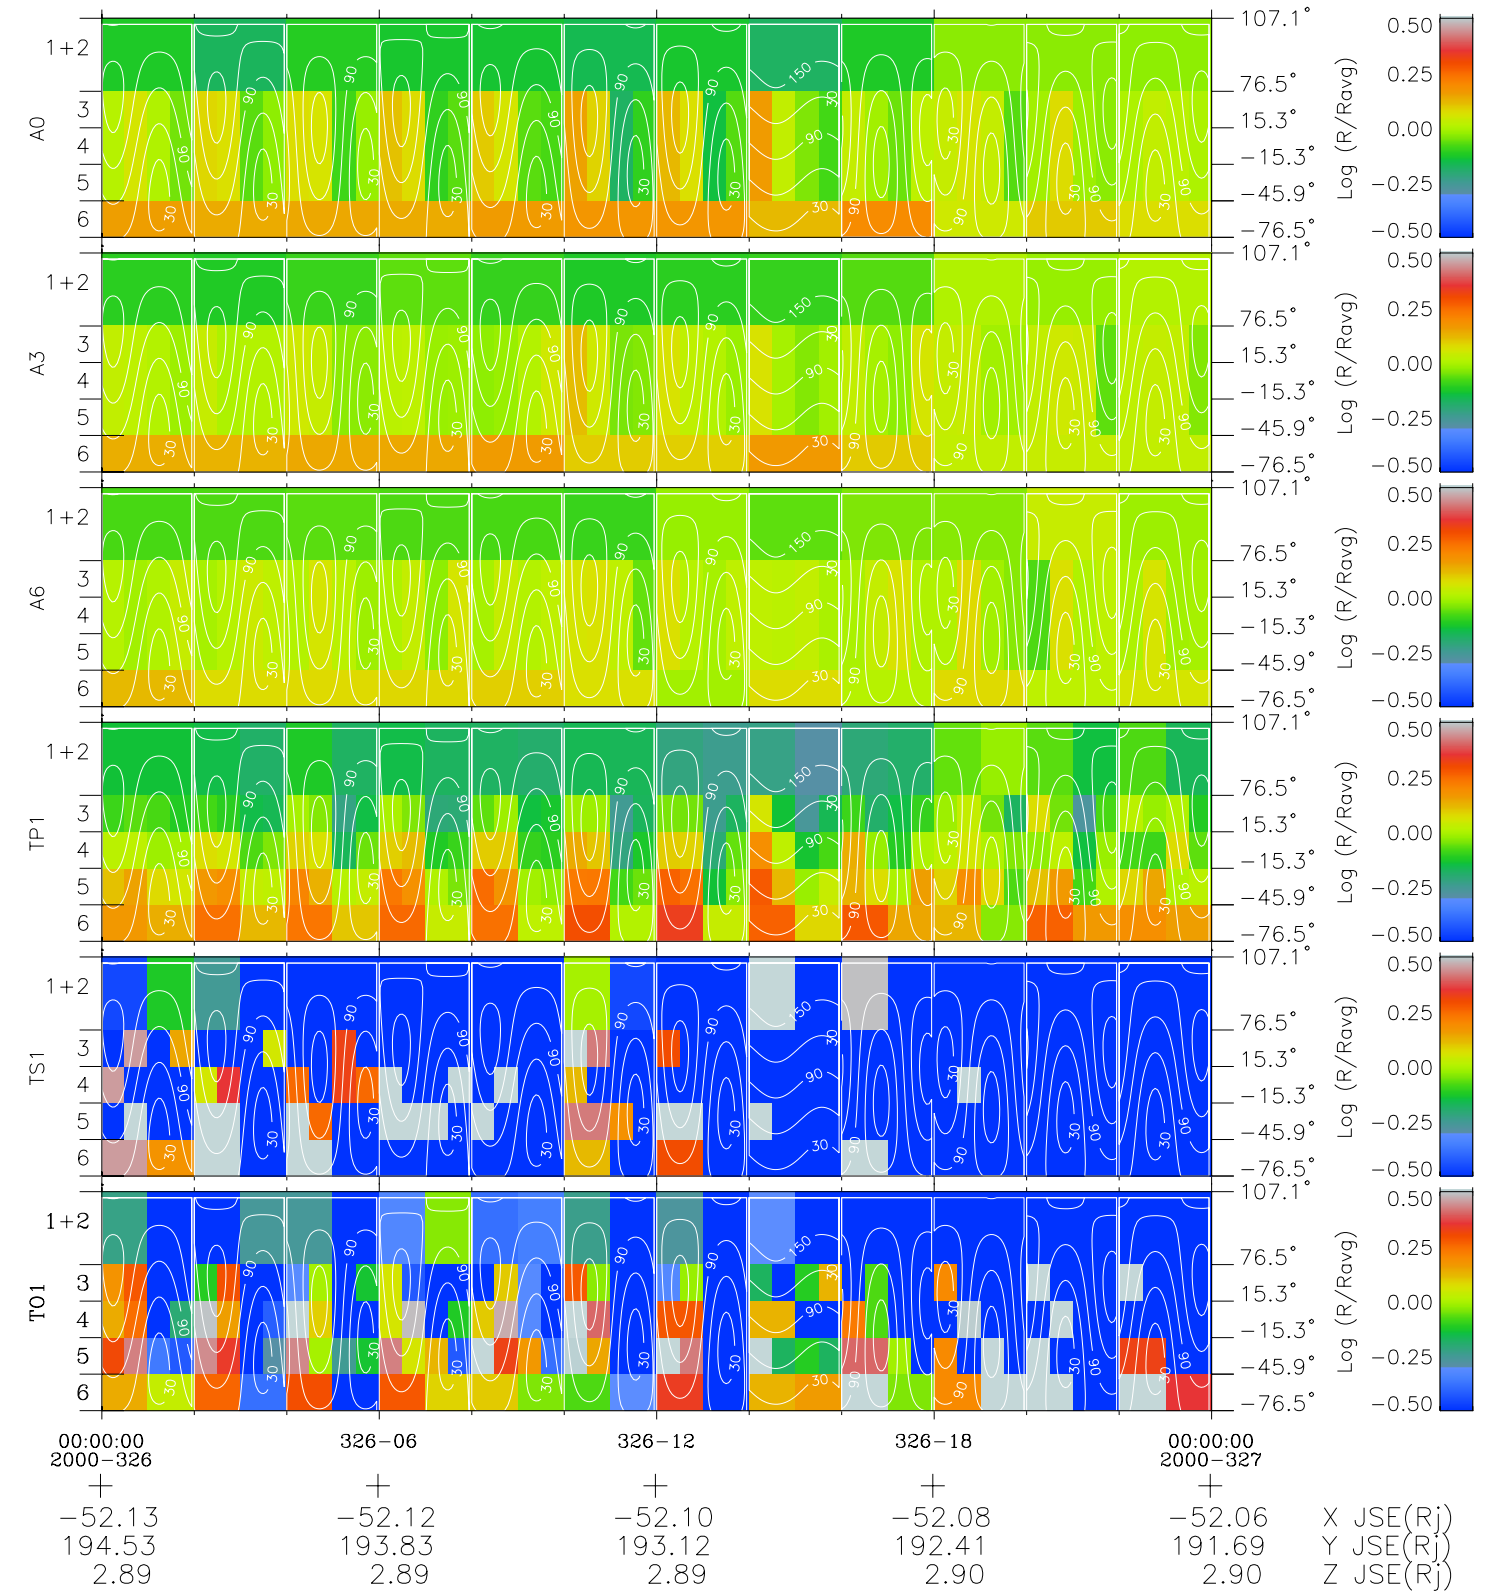

Galileo EPD Real Time All-Sky Anisotropies 00326

Software Version: RTSKY_MEAN V 1.20
 Data Production: 18-05-01
 Plot Production: Mon Sep 17 15:44:06 2001
 Color File: wondr3
 Geofactor File: 1.1

◇ = Jupiter look direction
 □ = Corotation look direction