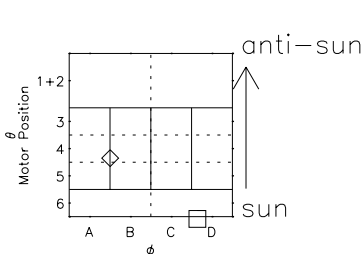

Galileo EPD Real Time All-Sky Anisotropies 00326

Software Version: RTSKY_MEAN V 1.20
 Data Production: 18-05-01
 Plot Production: Mon Sep 17 15:44:06 2001
 Color File: wondr3
 Geofactor File: 1.1

◇ = Jupiter look direction
 □ = Corotation look direction