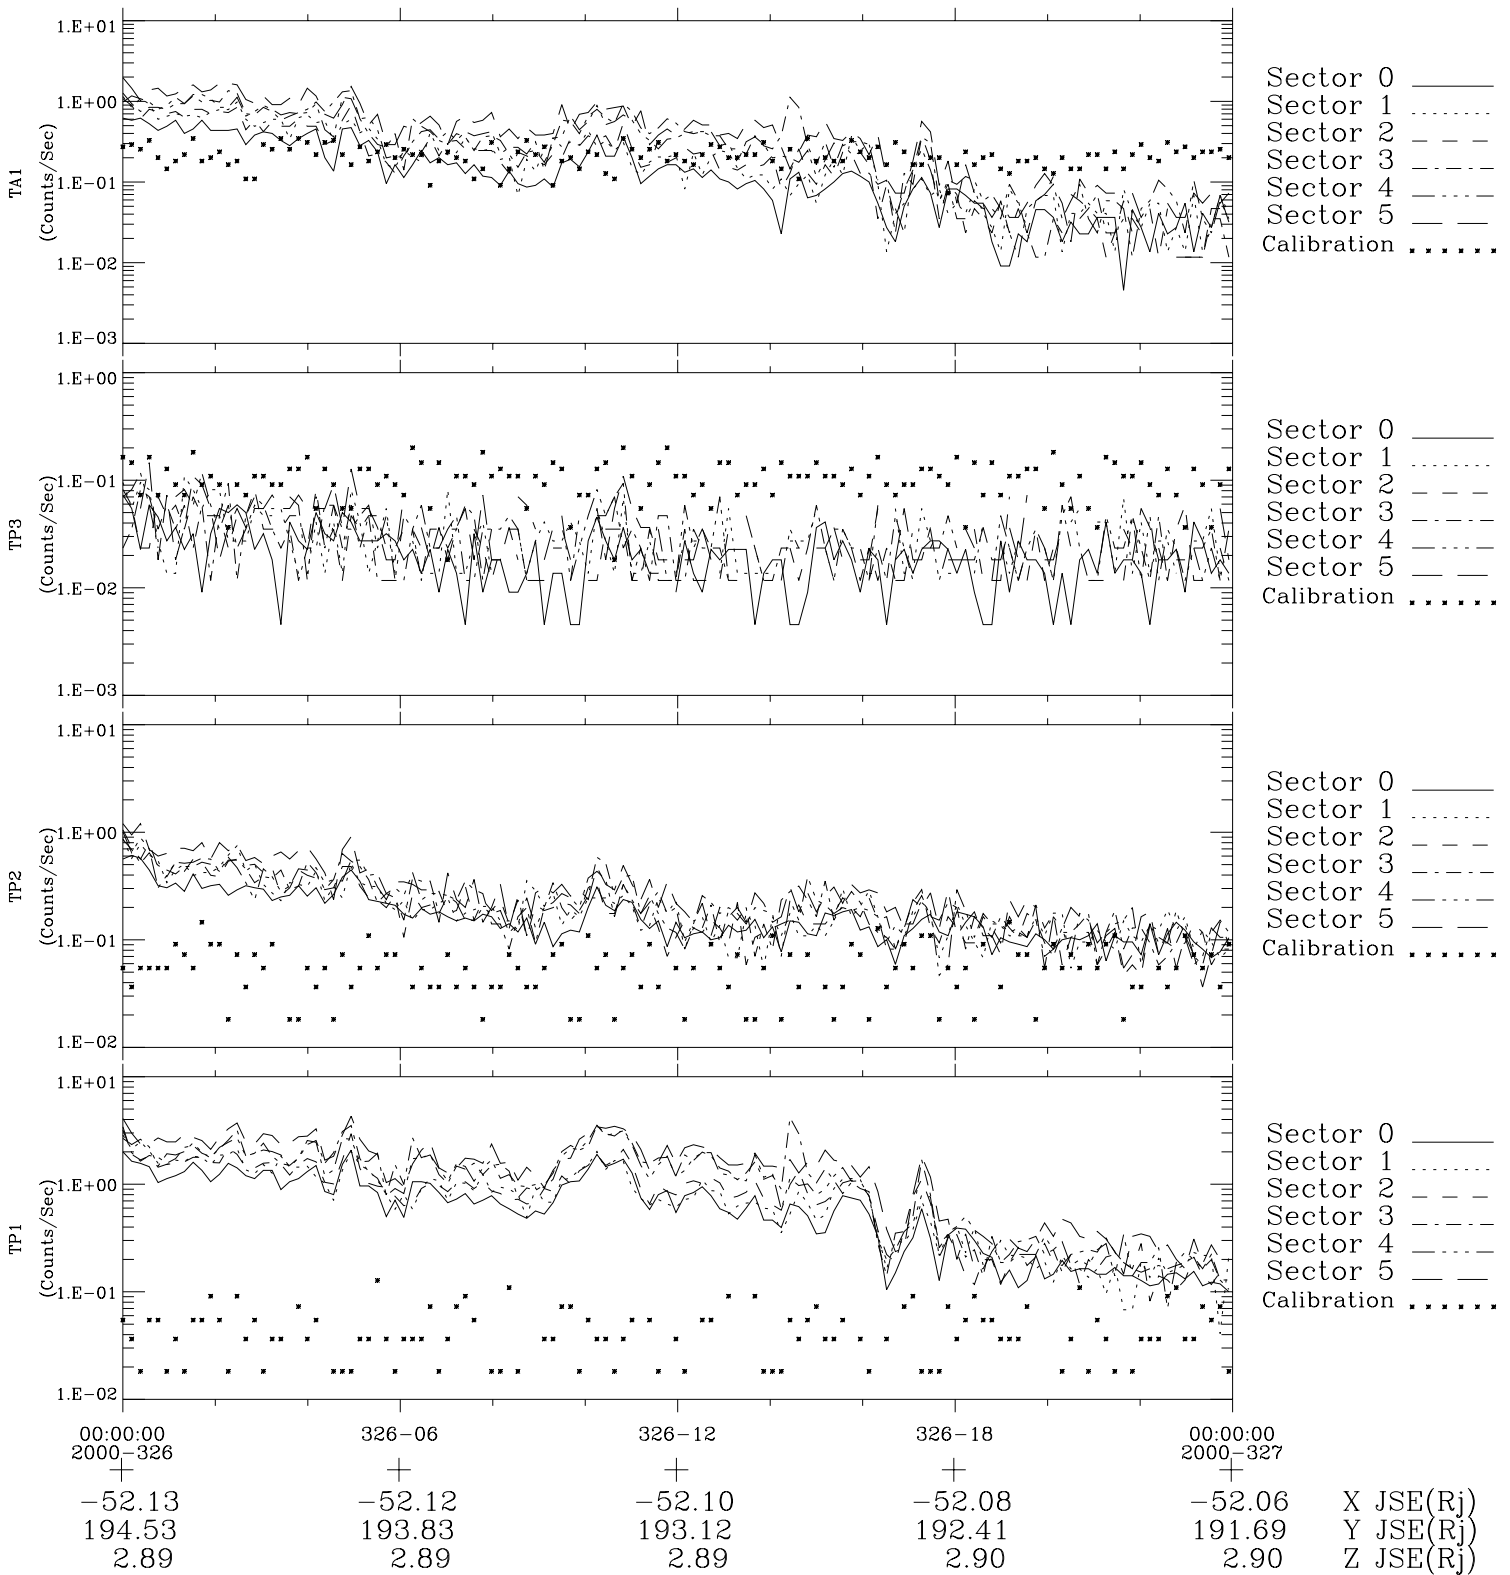

# Galileo EPD Real-Time Six-Sector 00326

Software Version: RTLINE\_R6 V 1.20  
Data Production: 18-05-01  
Plot Production: Mon Sep 17 15:46:04 2001

◇ = Jupiter look direction  
□ = Corotation look direction