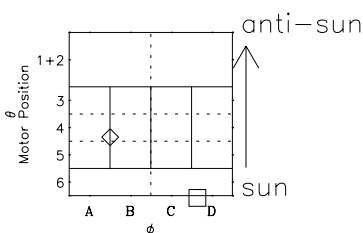

# Galileo EPD Real-Time Six-Sector 00326

Software Version: RTLINE\_R6 V 1.20  
Data Production: 18-05-01  
Plot Production: Mon Sep 17 15:46:04 2001

◇ = Jupiter look direction  
□ = Corotation look direction