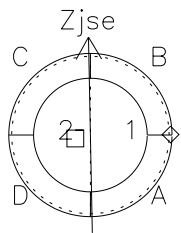

# Galileo EPD Real-Time Six-Sector 00326

Software Version: RTLINE\_R6 V 1.20  
Data Production: 18-05-01  
Plot Production: Mon Sep 17 15:46:04 2001

◇ = Jupiter look direction  
□ = Corotation look direction