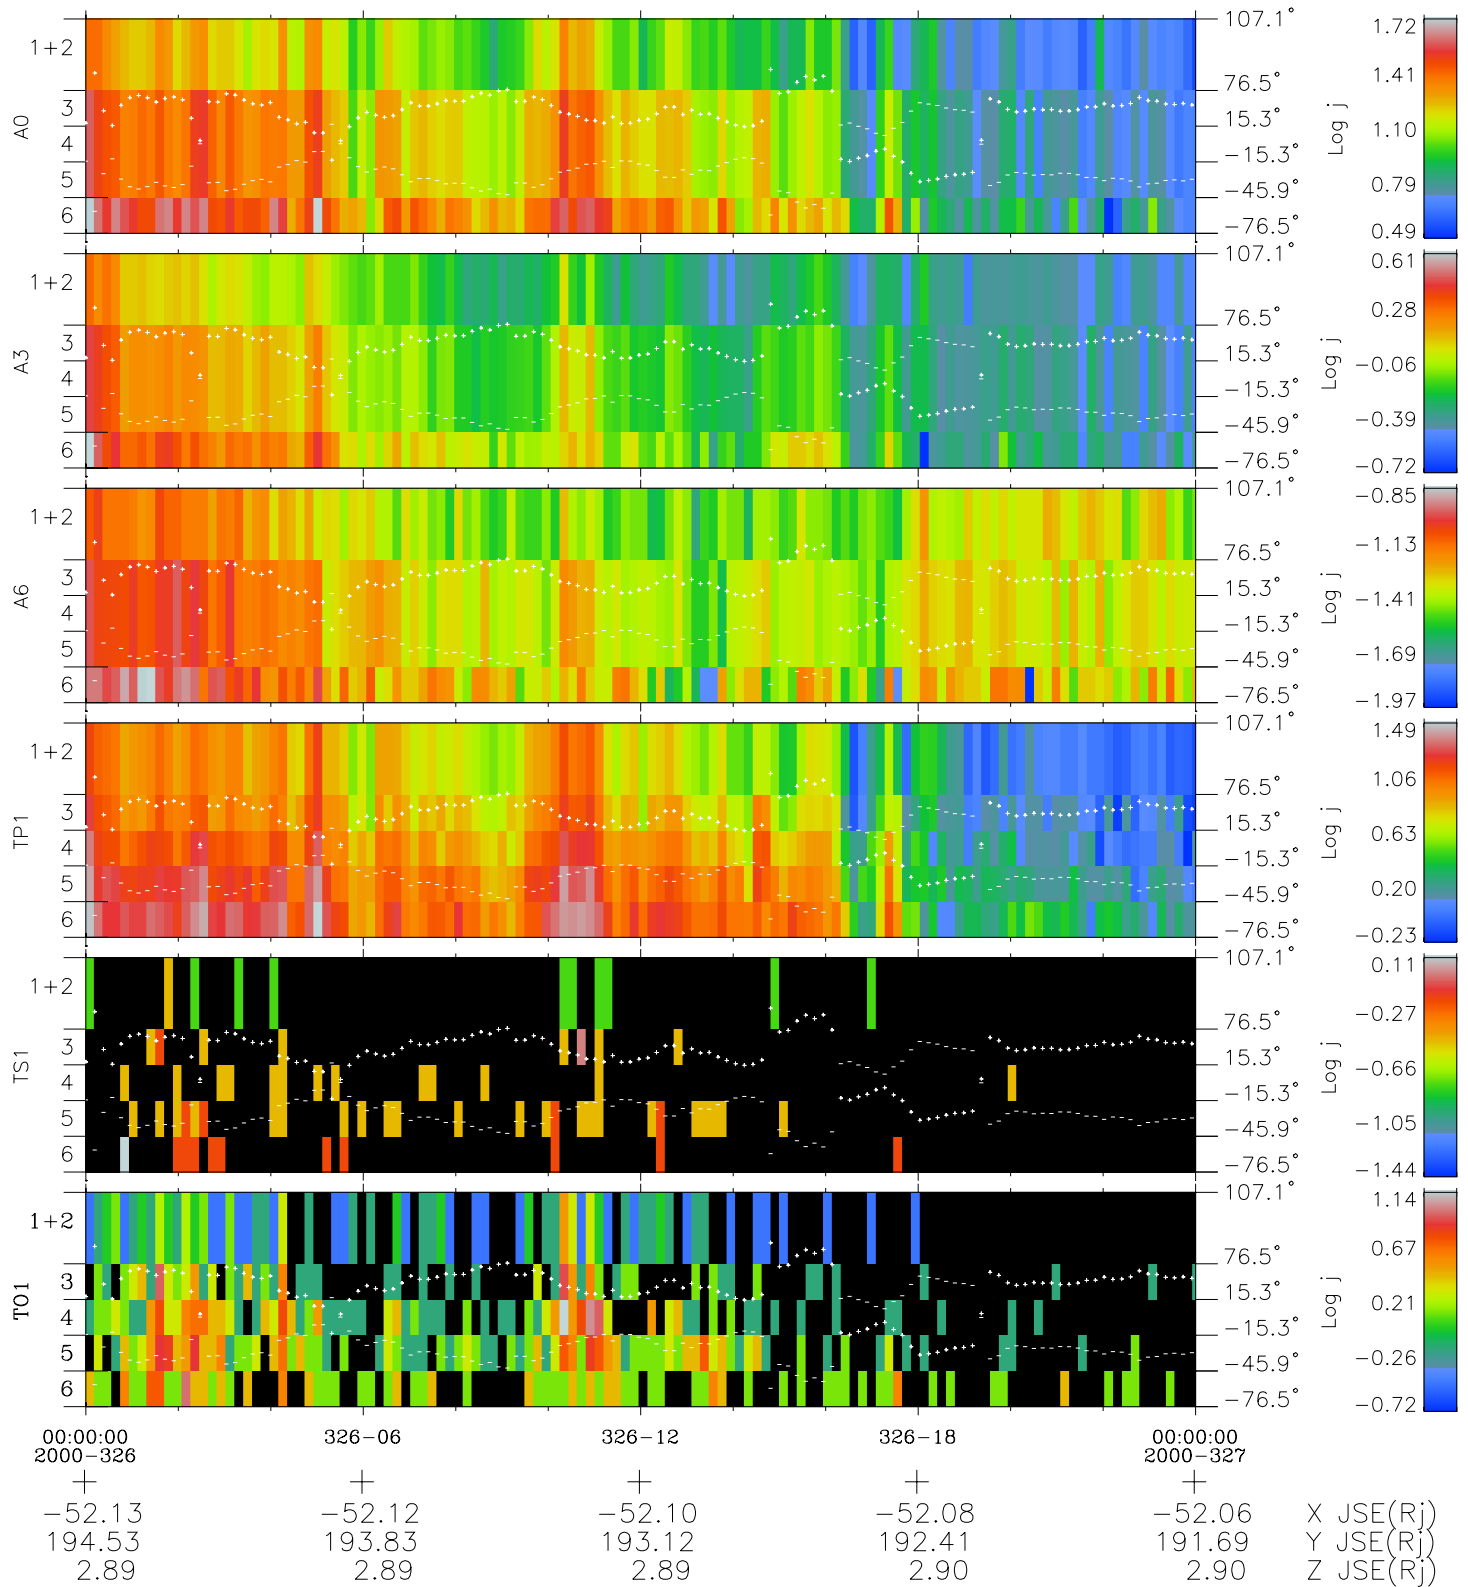

# Galileo EPD Real Elevation Anisotropies 00326

Software Version: RTELEV\_FLUX V 1.20  
Data Production: 18-05-01  
Plot Production: Mon Sep 17 15:45:01 2001  
Color File: wondr3  
Geofactor File: 1.1

◇ = Jupiter look direction  
□ = Corotation look direction