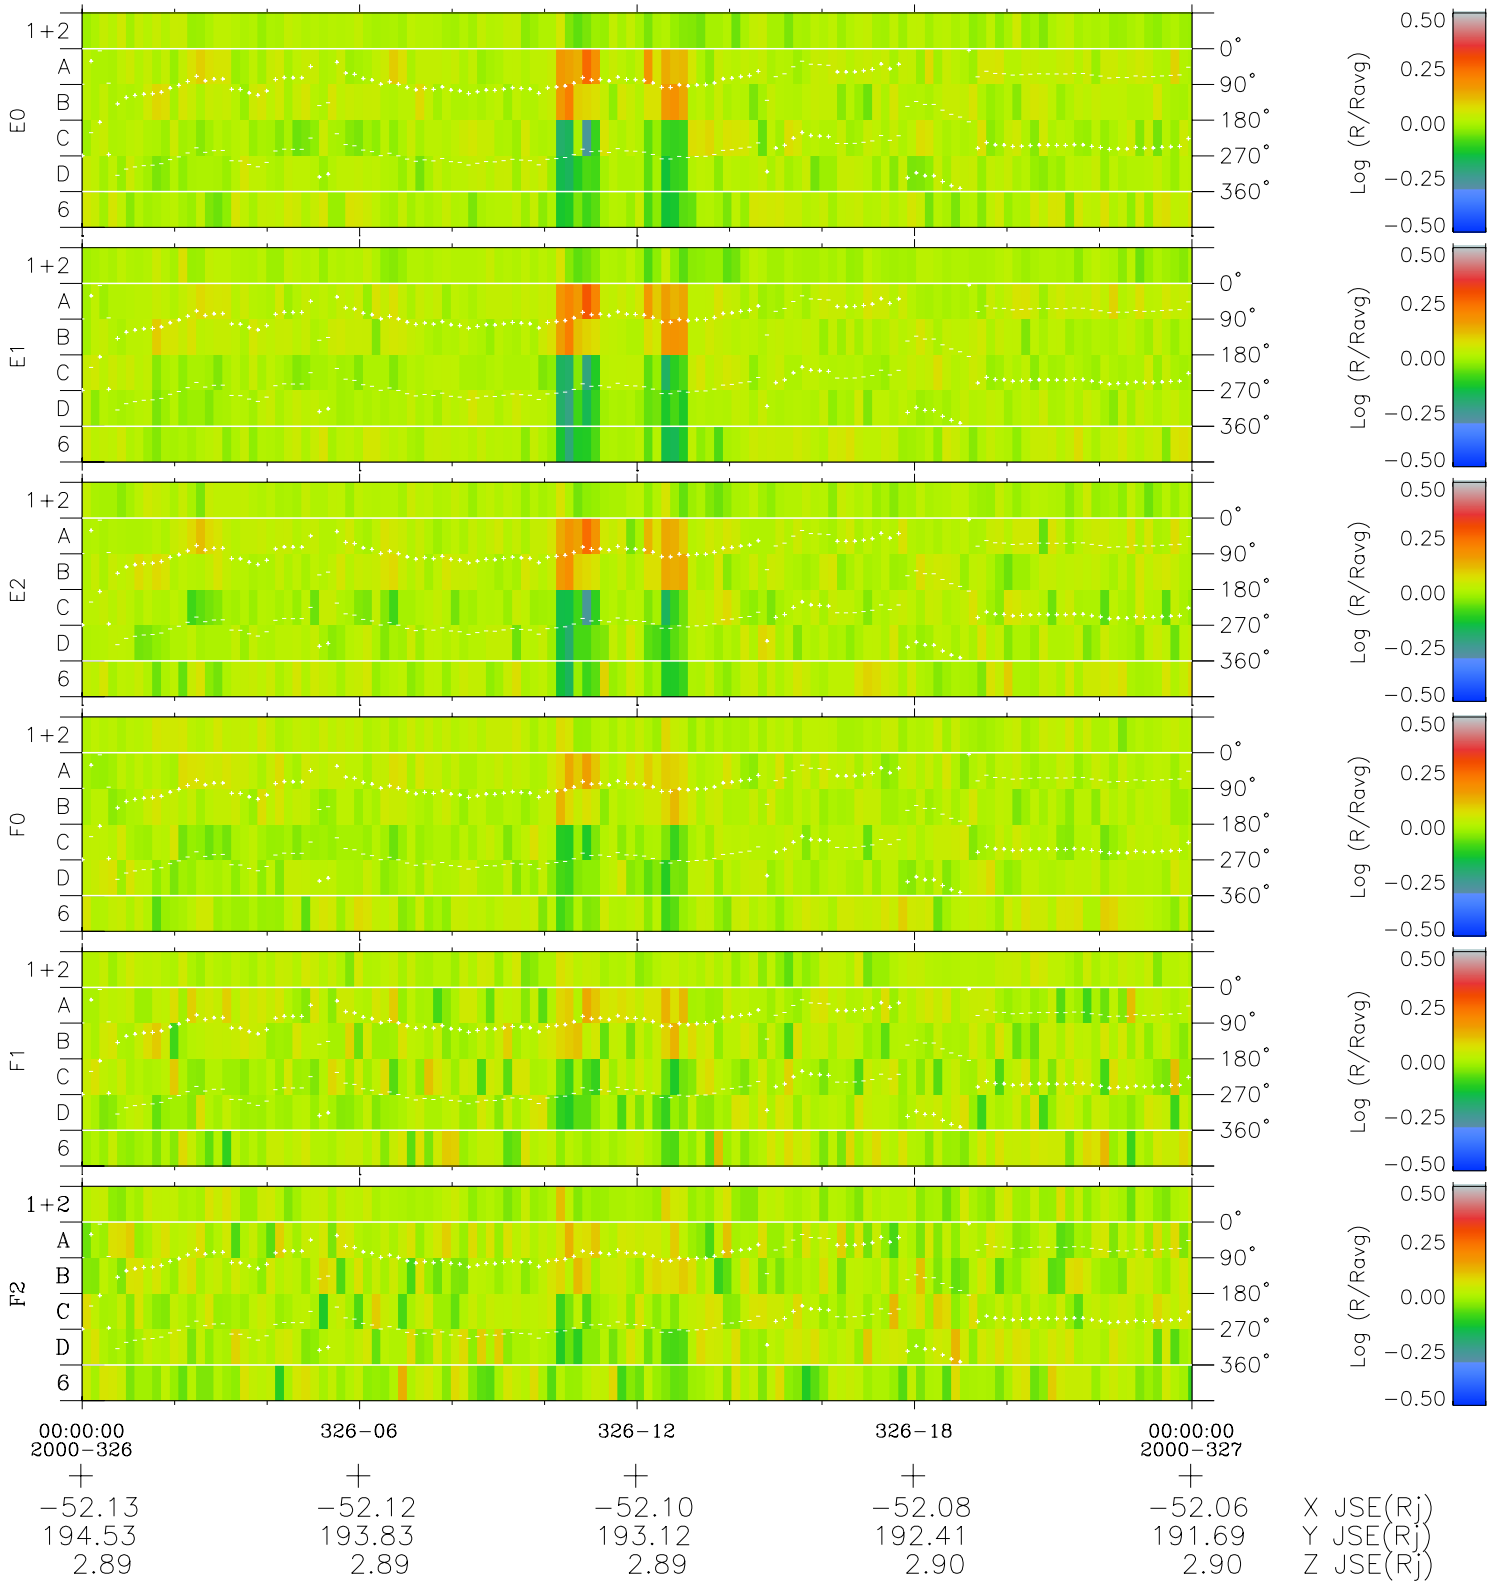

# Galileo EPD Real Time Azimuth Anisotropies 00326

Software Version: RTAZIM\_MEAN V 1.20  
 Data Production: 18-05-01  
 Plot Production: Mon Sep 17 15:45:30 2001  
 Color File: wondr3  
 Geofactor File: 1.1

$\diamond$  = Jupiter look direction  
 $\square$  = Corotation look direction