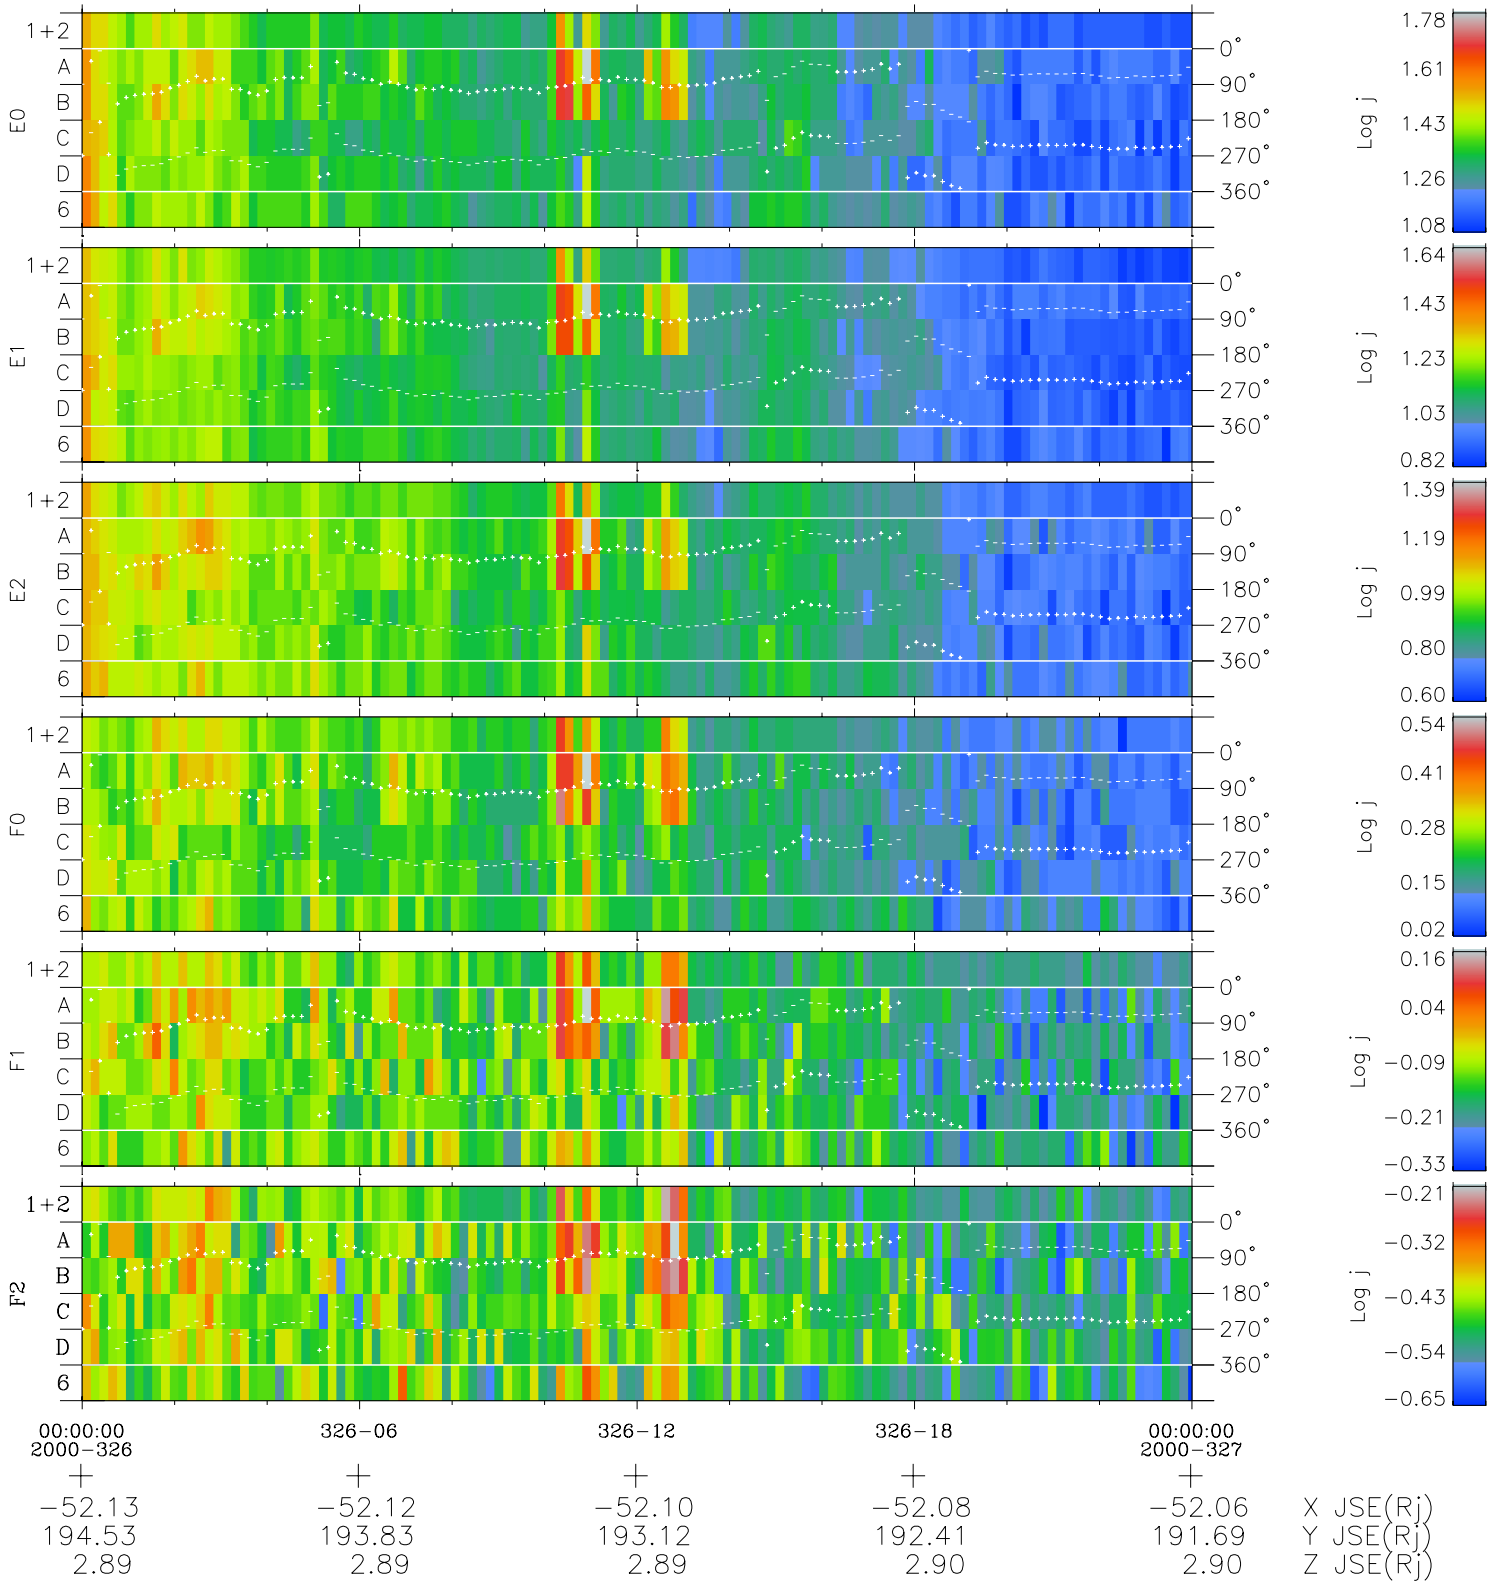

Galileo EPD Real Time Azimuth Anisotropies 00326

Software Version: RTAZIM_FLUX V 1.20
Data Production: 18-05-01
Plot Production: Mon Sep 17 15:45:41 2001
Color File: wondr3
Geofactor File: 1.1

- ◇ = Jupiter look direction
- = Corotation look direction