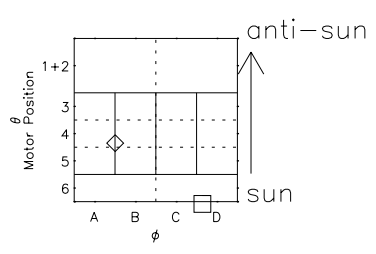

Galileo EPD Real Time Azimuth Anisotropies 00326

Software Version: RTAZIM_FLUX V 1.20
Data Production: 18-05-01
Plot Production: Mon Sep 17 15:45:41 2001
Color File: wondr3
Geofactor File: 1.1

- ◇ = Jupiter look direction
- = Corotation look direction