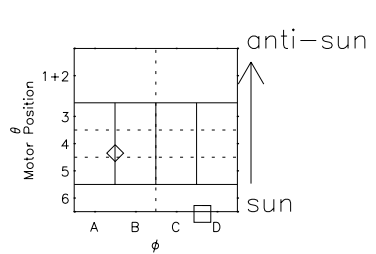

Galileo EPD Real Time Azimuth Anisotropies 00326

Software Version: RTAZIM_MEAN V 1.20
Data Production: 18-05-01
Plot Production: Mon Sep 17 15:45:24 2001
Color File: wondr3
Geofactor File: 1.1

◇ = Jupiter look direction
□ = Corotation look direction