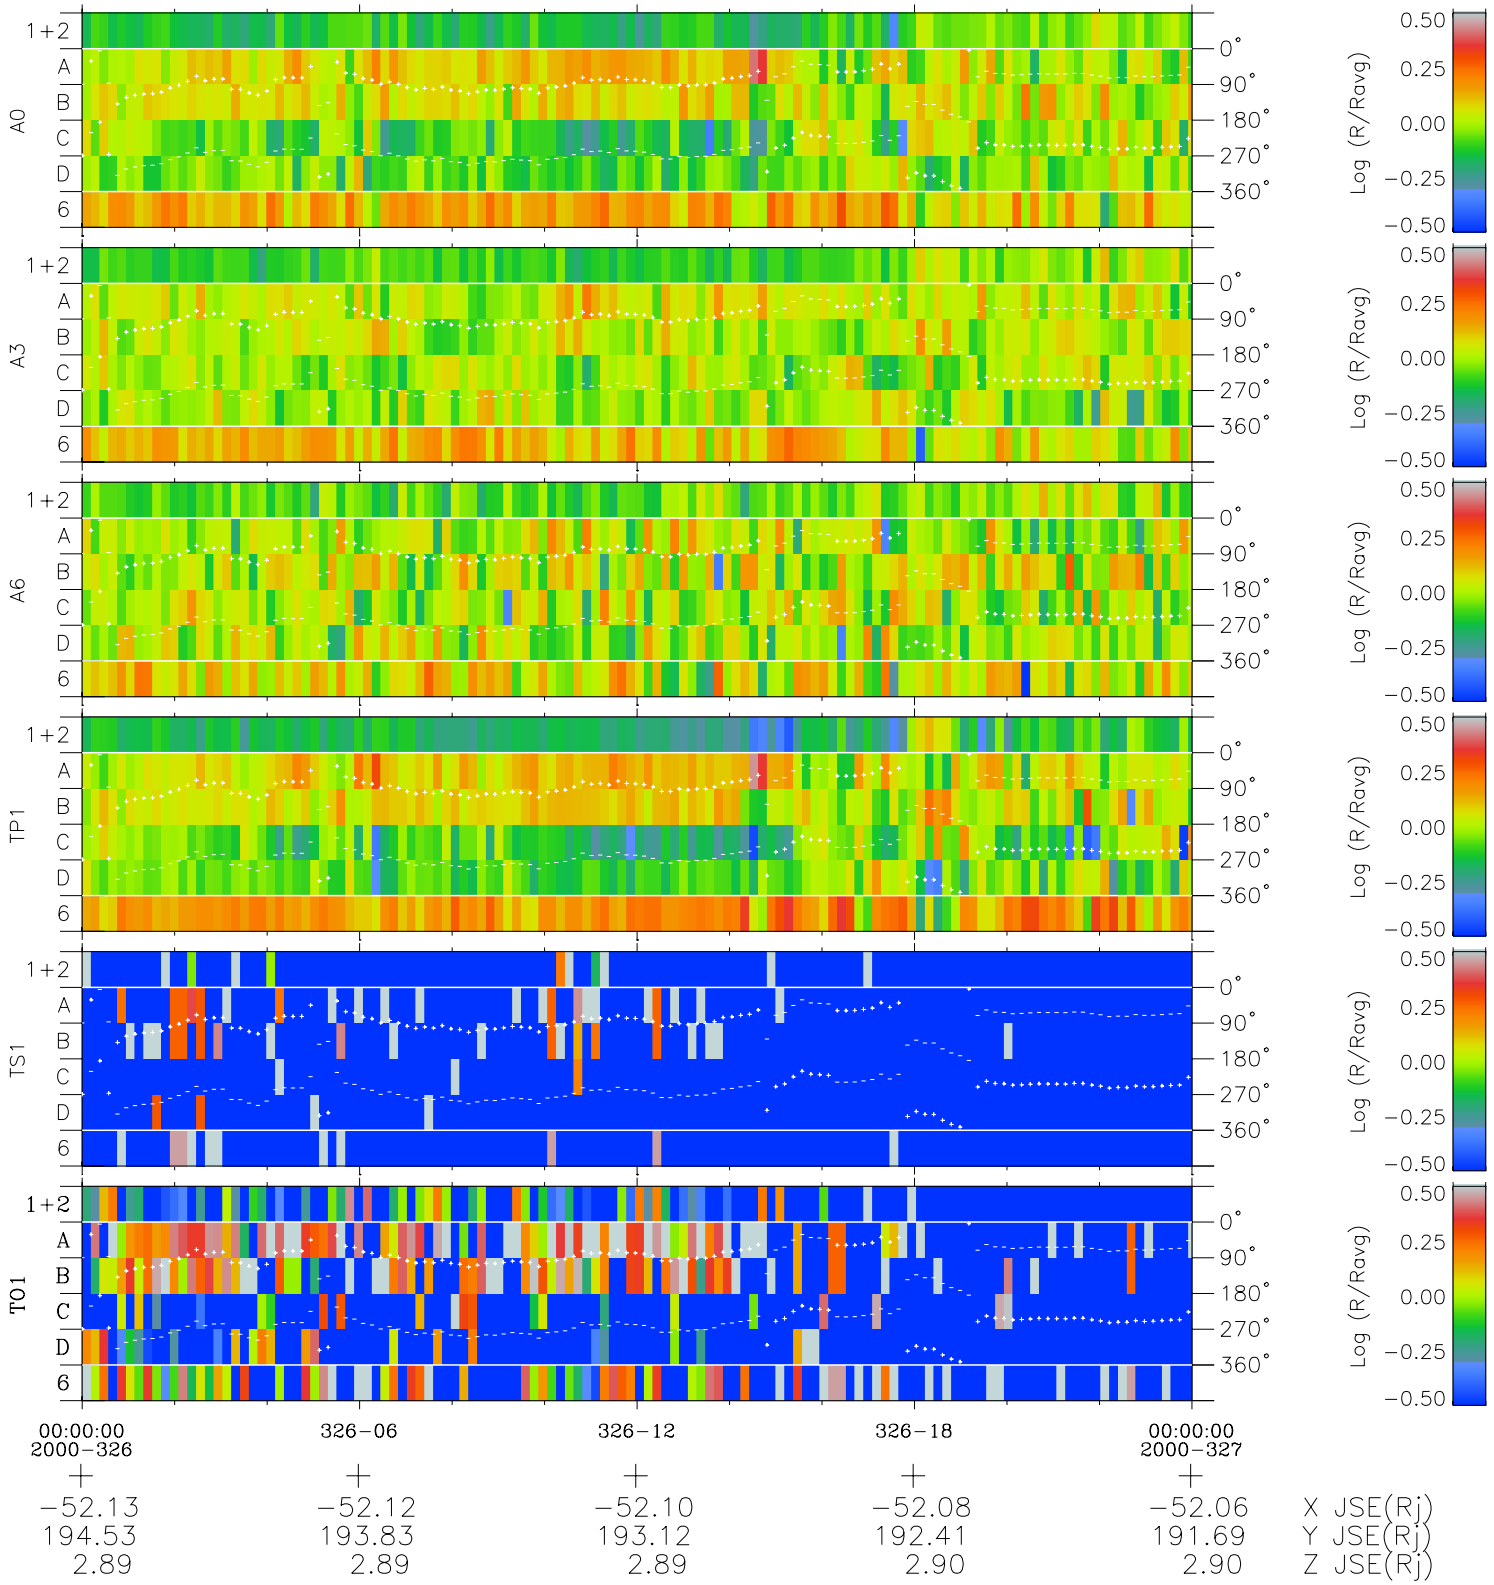

Galileo EPD Real Time Azimuth Anisotropies 00326

Software Version: RTAZIM_MEAN V 1.20
Data Production: 18-05-01
Plot Production: Mon Sep 17 15:45:24 2001
Color File: wondr3
Geofactor File: 1.1

◇ = Jupiter look direction
□ = Corotation look direction