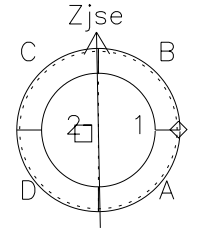

Galileo EPD Real Time Azimuth Anisotropies 00326

Software Version: RTAZIM_MEAN V 1.20
Data Production: 18-05-01
Plot Production: Mon Sep 17 15:45:24 2001
Color File: wondr3
Geofactor File: 1.1

◇ = Jupiter look direction
□ = Corotation look direction