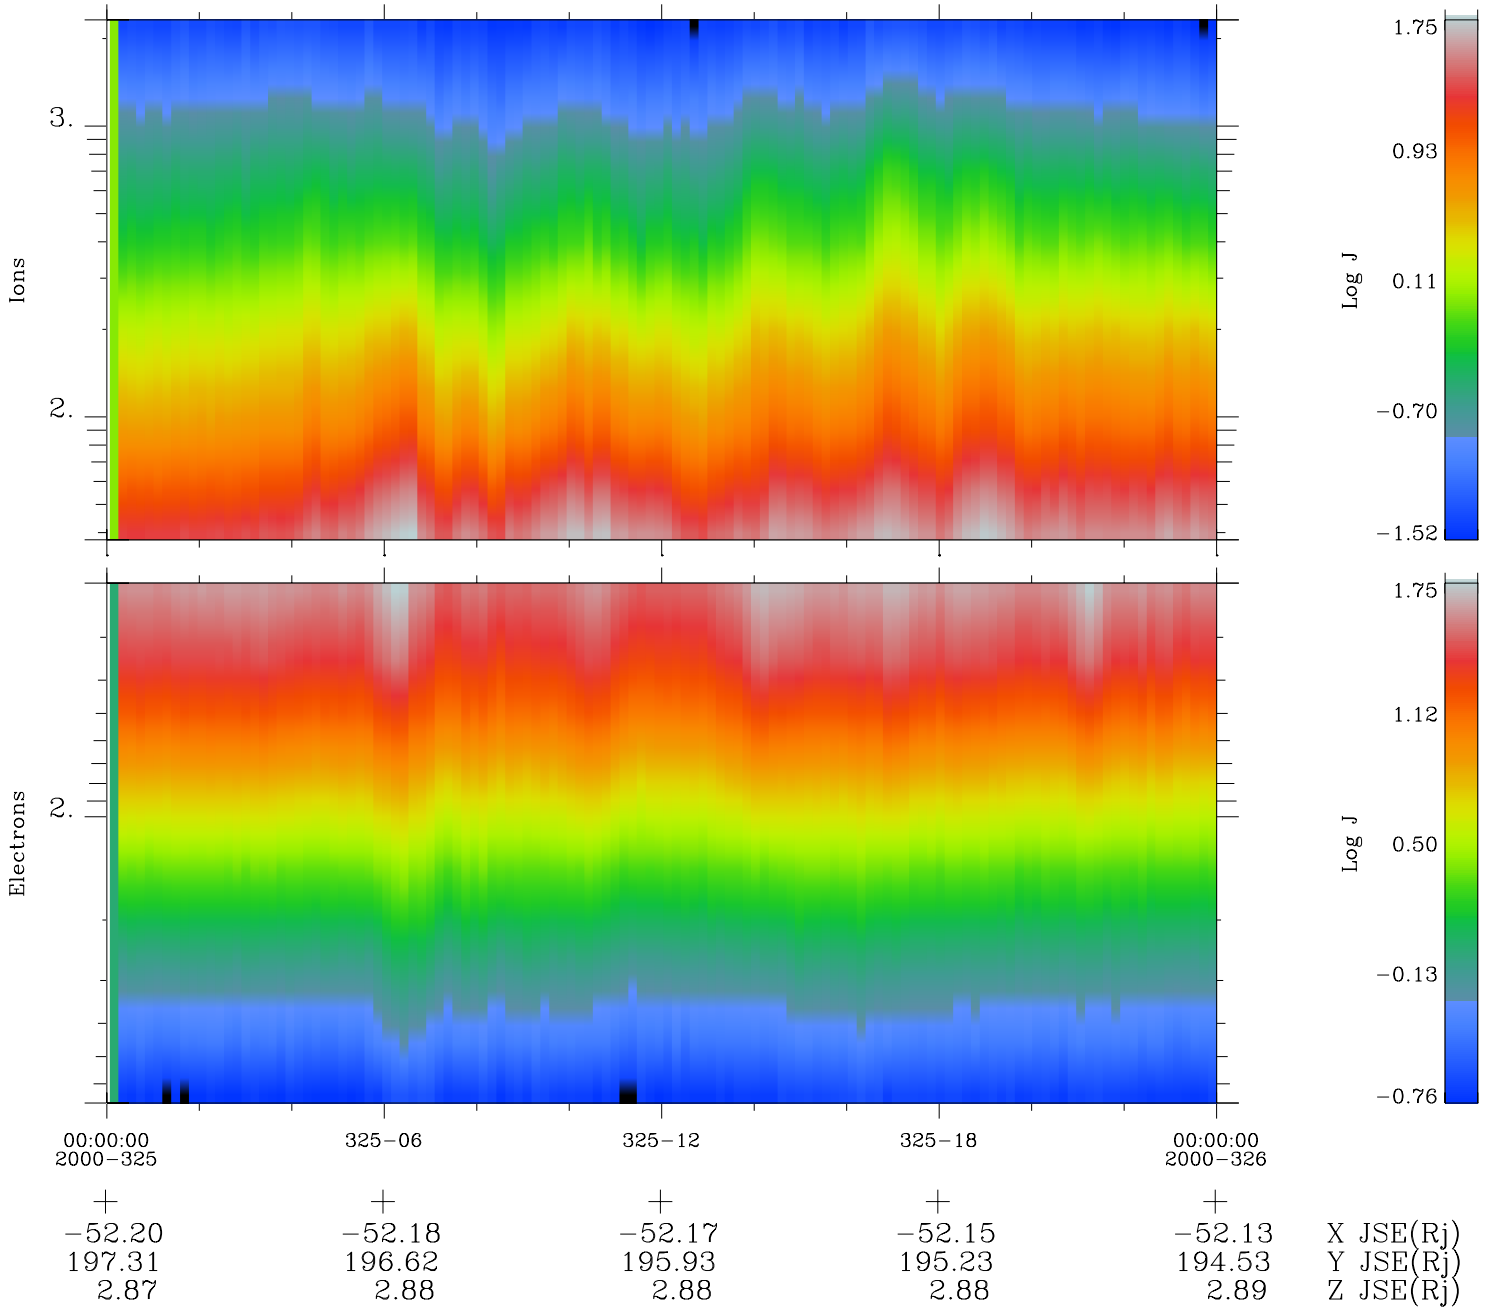

Galileo EPD Real Time Omni Spectrum 00325

Software Version: RTSPEC_OMNI V 1.20
 Data Production: 18-05-01
 Plot Production: Mon Sep 17 15:35:21 2001
 Color File: wondr3
 Geofactor File: 1.1

◇ = Jupiter look direction
 □ = Corotation look direction