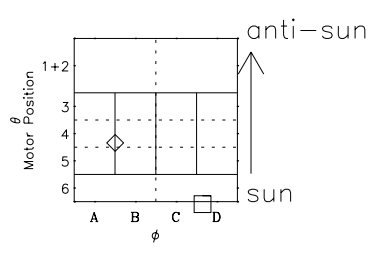

Galileo EPD Real Time Omni Spectrum 00325

Software Version: RTSPEC_OMNI V 1.20
 Data Production: 18-05-01
 Plot Production: Mon Sep 17 15:35:21 2001
 Color File: wondr3
 Geofactor File: 1.1

◇ = Jupiter look direction
 □ = Corotation look direction