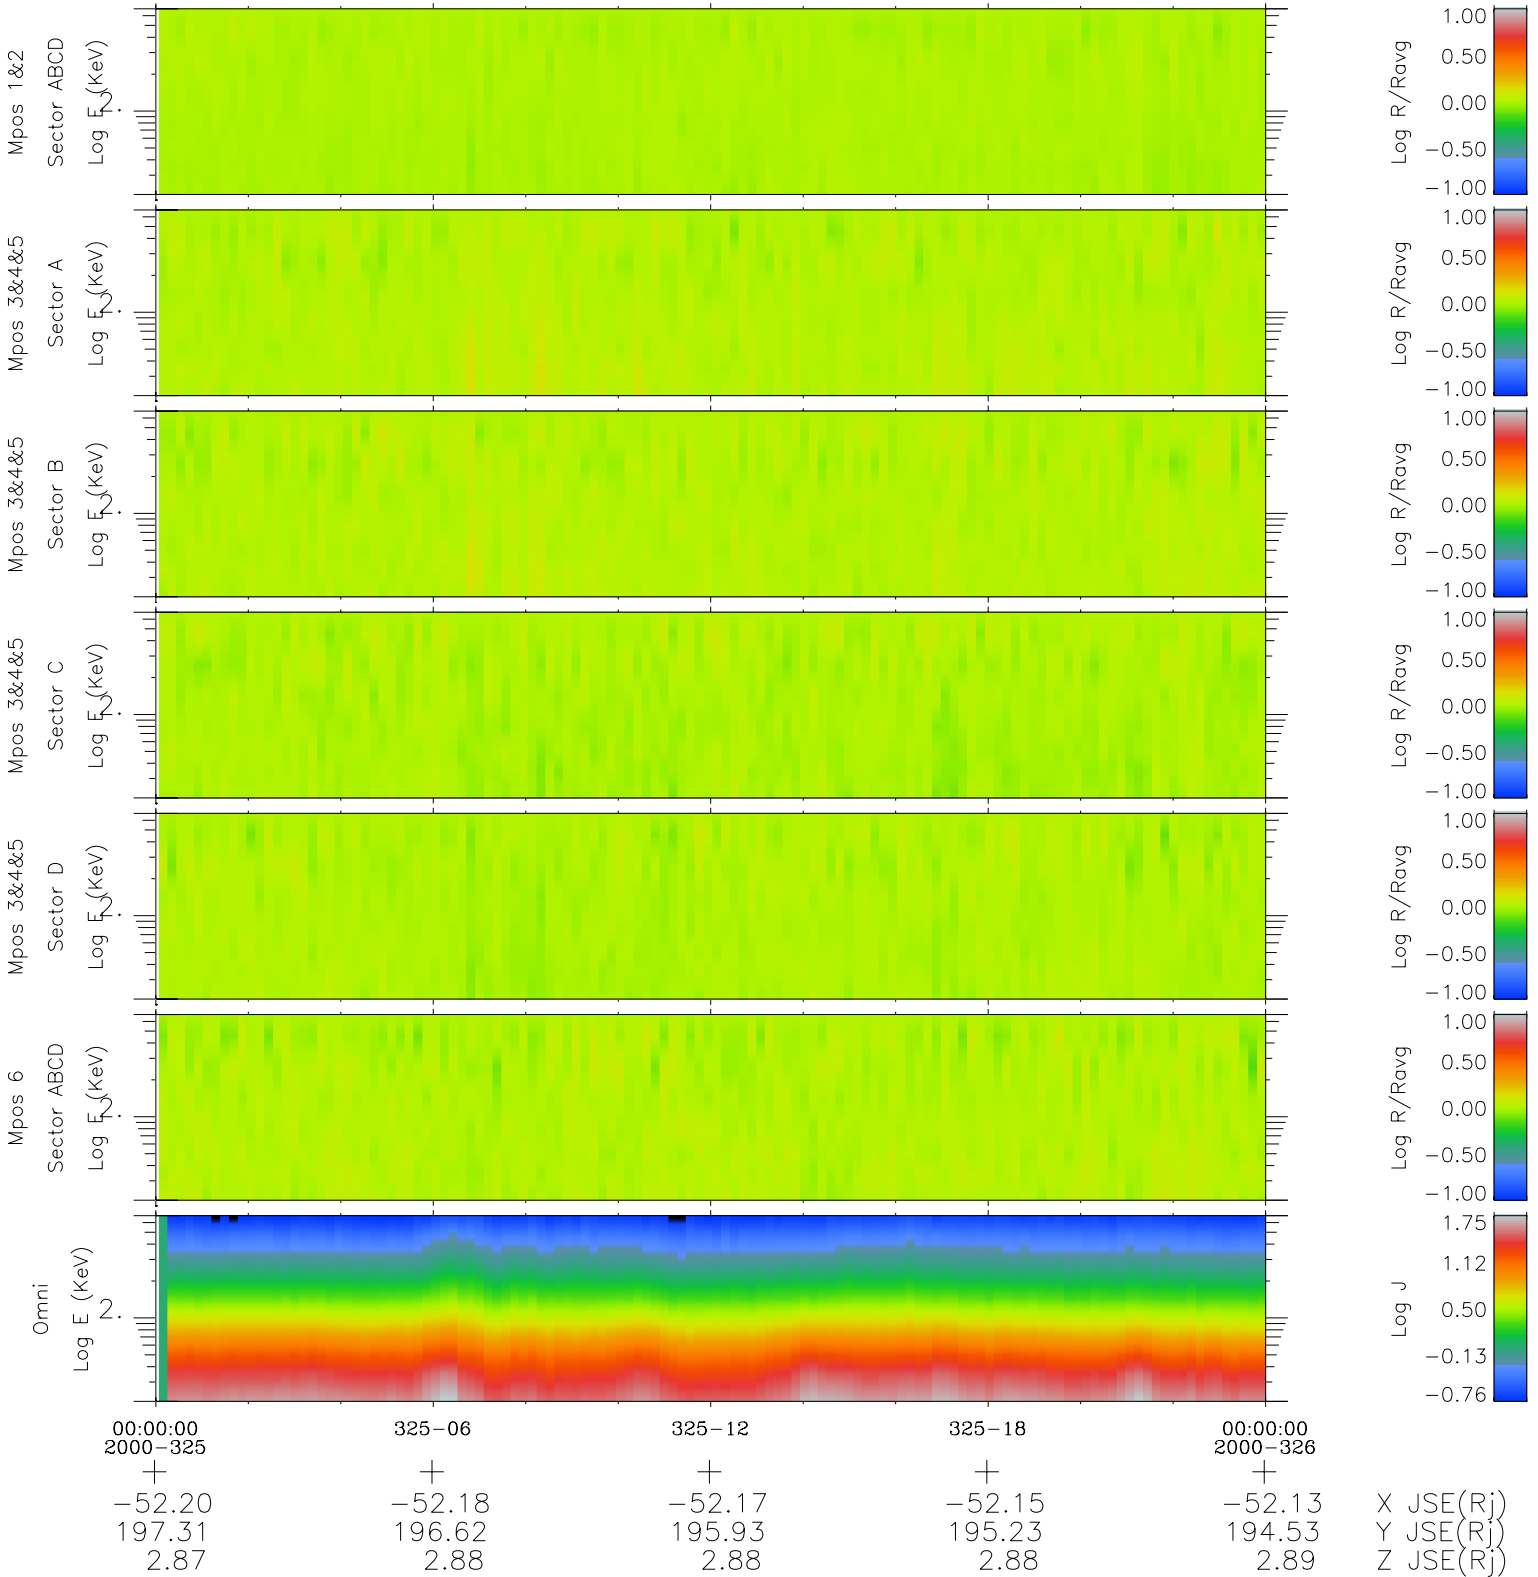

# Galileo EPD Real Time R6 Electrons Spectra 00325

Software Version: RTSPEC\_R6 V 1.20  
 Data Production: 18-05-01  
 Plot Production: Mon Sep 17 15:35:15 2001  
 Color File: wondr3  
 Geofactor File: 1.1

- ◇ = Jupiter look direction
- = Corotation look direction