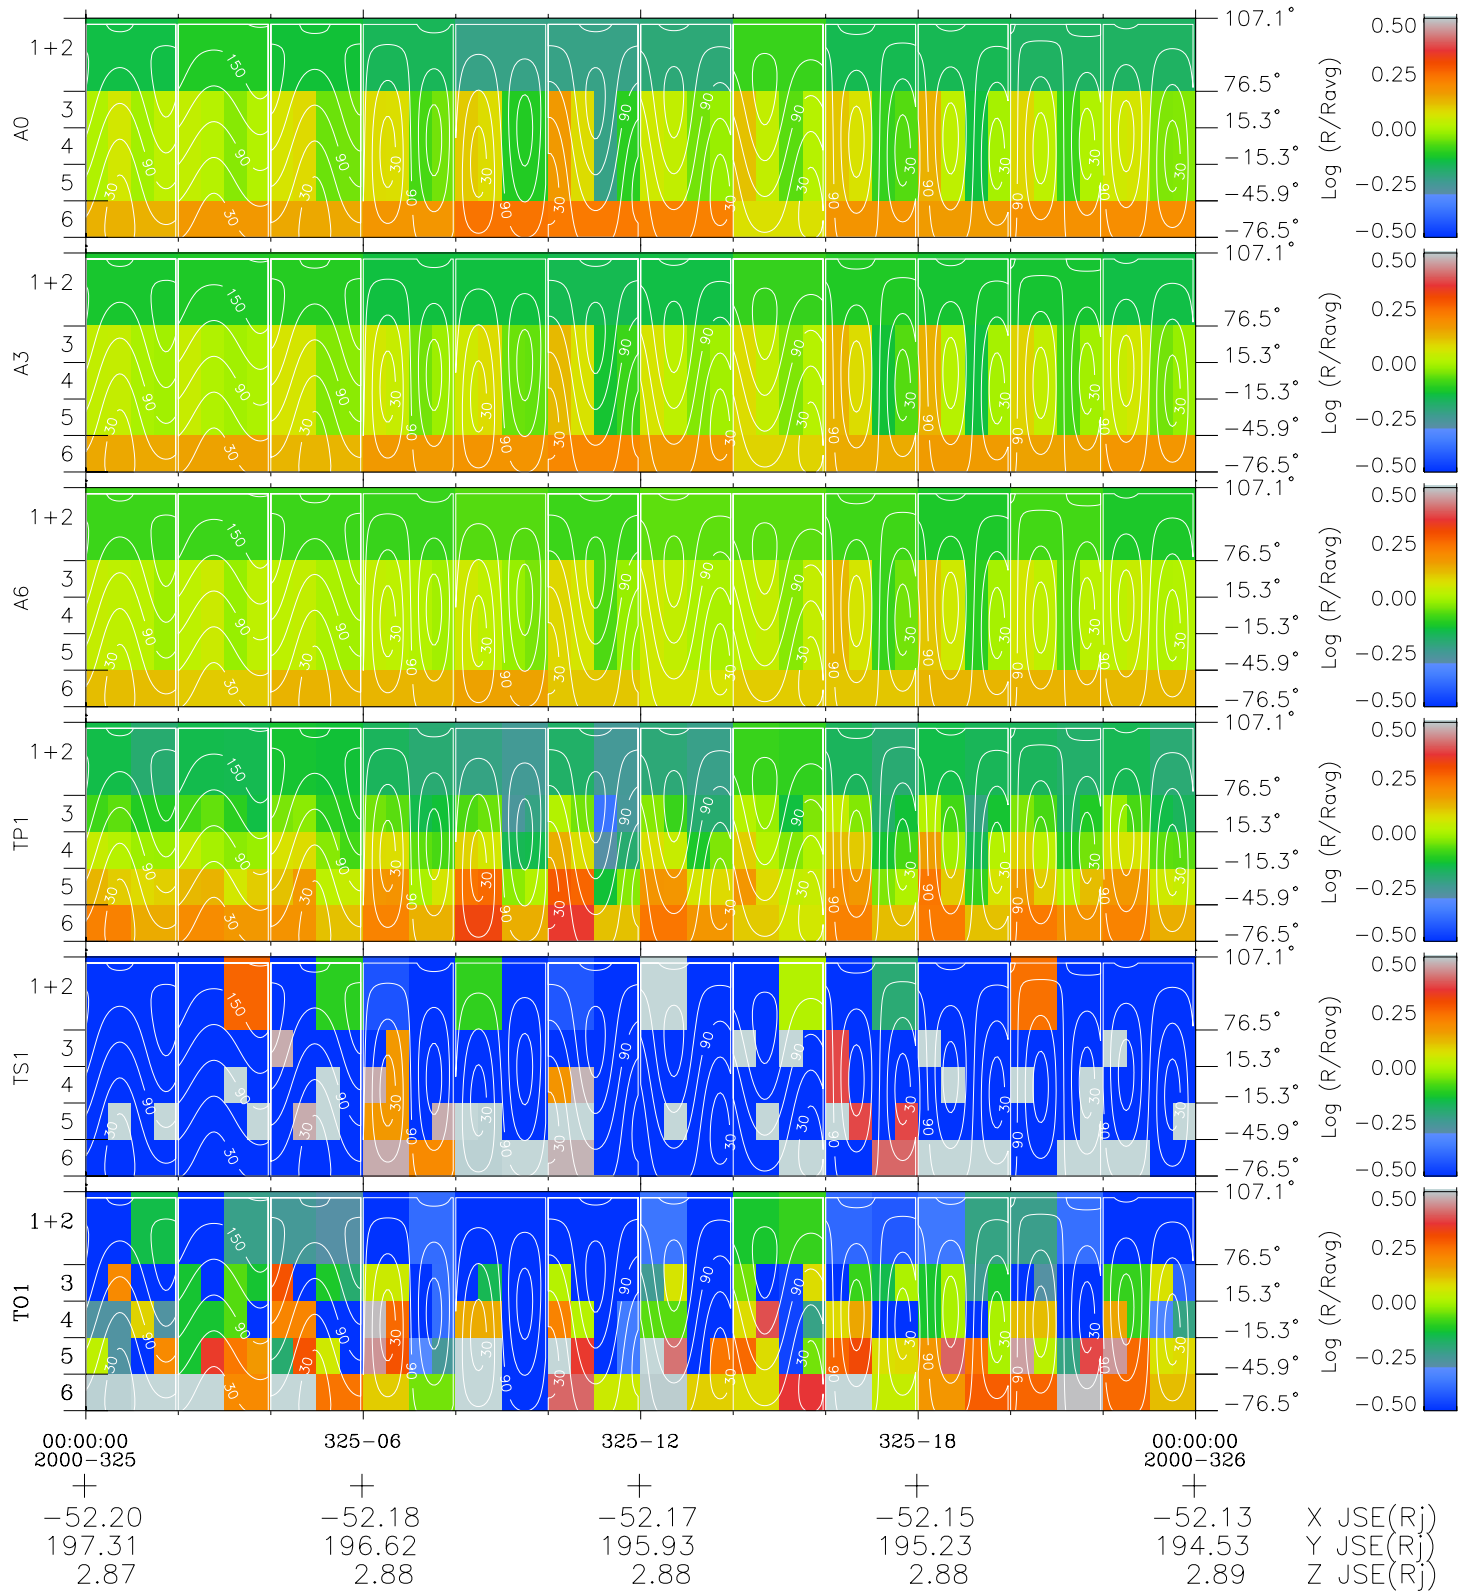

Galileo EPD Real Time All-Sky Anisotropies 00325

Software Version: RTSKY_MEAN V 1.20
 Data Production: 18-05-01
 Plot Production: Mon Sep 17 15:35:30 2001
 Color File: wondr3
 Geofactor File: 1.1

- ◇ = Jupiter look direction
- = Corotation look direction