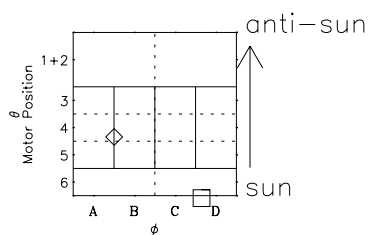

Galileo EPD Real-Time Omni 00325

Software Version: RTLINE_OMNI V 1.20
Data Production: 18-05-01
Plot Production: Mon Sep 17 15:37:31 2001

- ◇ = Jupiter look direction
- = Corotation look direction