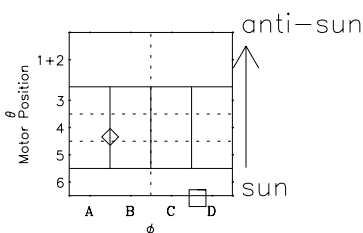

# Galileo EPD Real-Time Six-Sector 00325

Software Version: RTLINE\_R6 V 1.20  
Data Production: 18-05-01  
Plot Production: Mon Sep 17 15:37:40 2001

◇ = Jupiter look direction  
□ = Corotation look direction