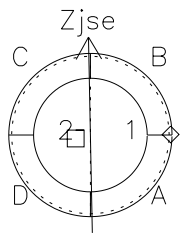

# Galileo EPD Real-Time Six-Sector 00325

Software Version: RTLINE\_R6 V 1.20  
Data Production: 18-05-01  
Plot Production: Mon Sep 17 15:37:40 2001

◇ = Jupiter look direction  
□ = Corotation look direction