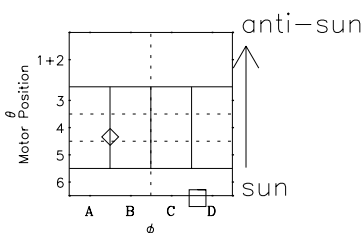

Galileo EPD Real-Time Six-Sector 00325

Software Version: RTLINE_R6 V 1.20
Data Production: 18-05-01
Plot Production: Mon Sep 17 15:37:39 2001

◇ = Jupiter look direction
□ = Corotation look direction