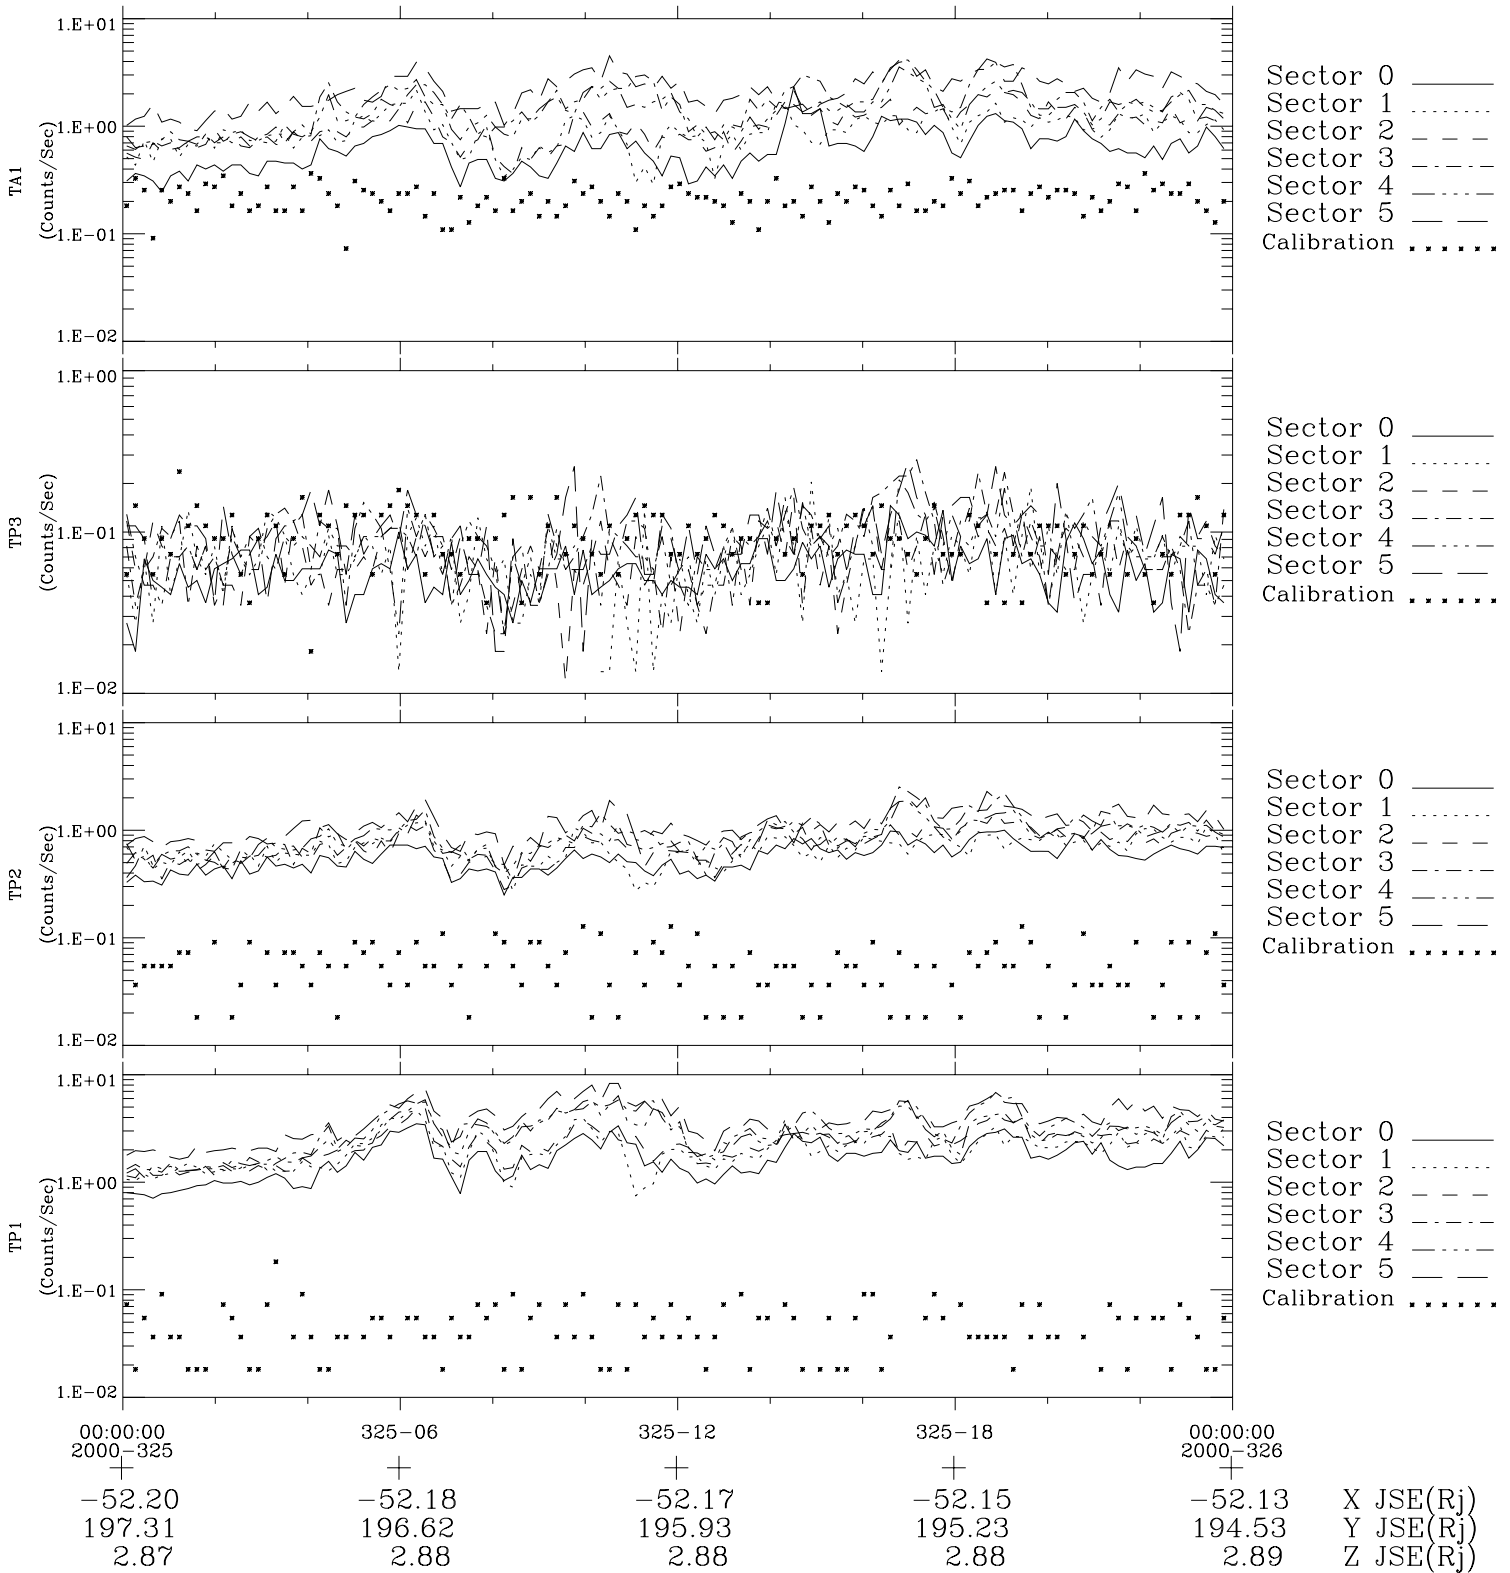

Galileo EPD Real-Time Six-Sector 00325

Software Version: RTLINE_R6 V 1.20
Data Production: 18-05-01
Plot Production: Mon Sep 17 15:37:39 2001

◇ = Jupiter look direction
□ = Corotation look direction