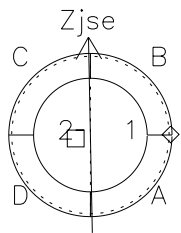

Galileo EPD Real-Time Six-Sector 00325

Software Version: RTLINE_R6 V 1.20
Data Production: 18-05-01
Plot Production: Mon Sep 17 15:37:39 2001

◇ = Jupiter look direction
□ = Corotation look direction