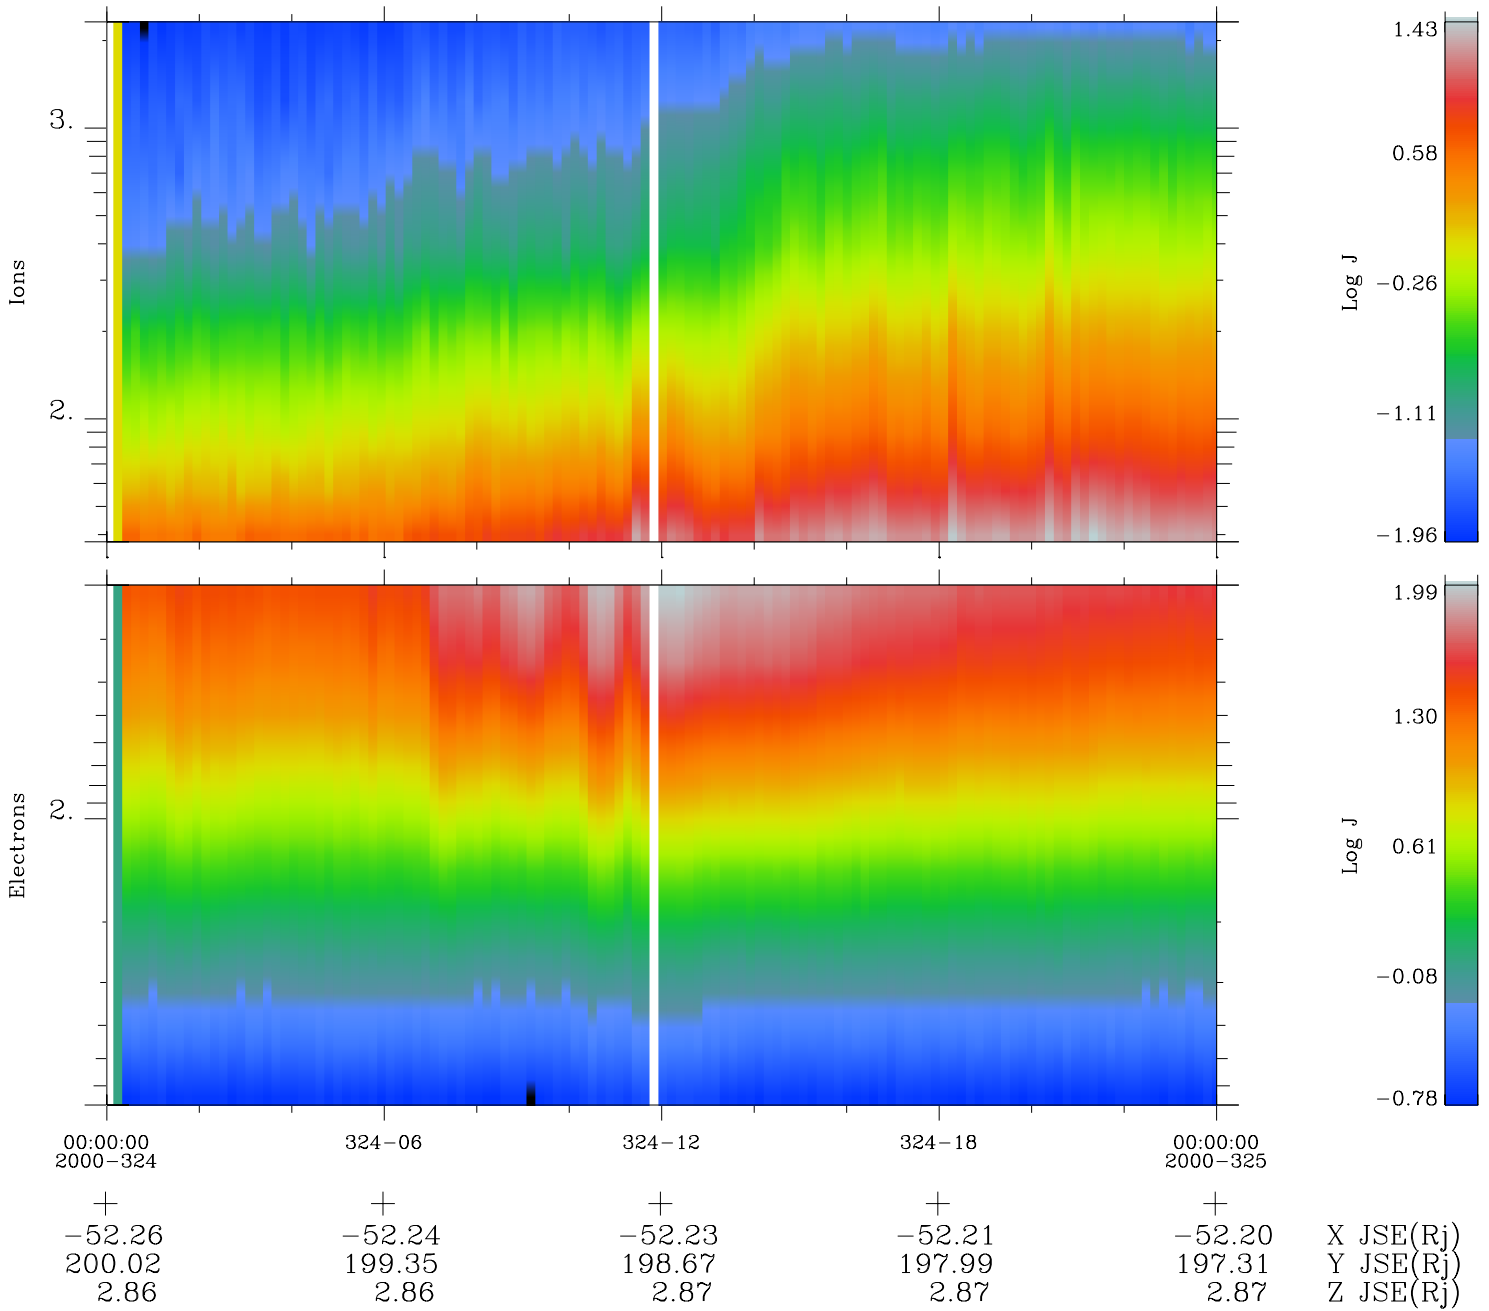

Galileo EPD Real Time Omni Spectrum 00324

Software Version: RTSPEC_OMNI V 1.20
 Data Production: 18-05-01
 Plot Production: Mon Sep 17 15:27:34 2001
 Color File: wondr3
 Geofactor File: 1.1

- ◇ = Jupiter look direction
- = Corotation look direction